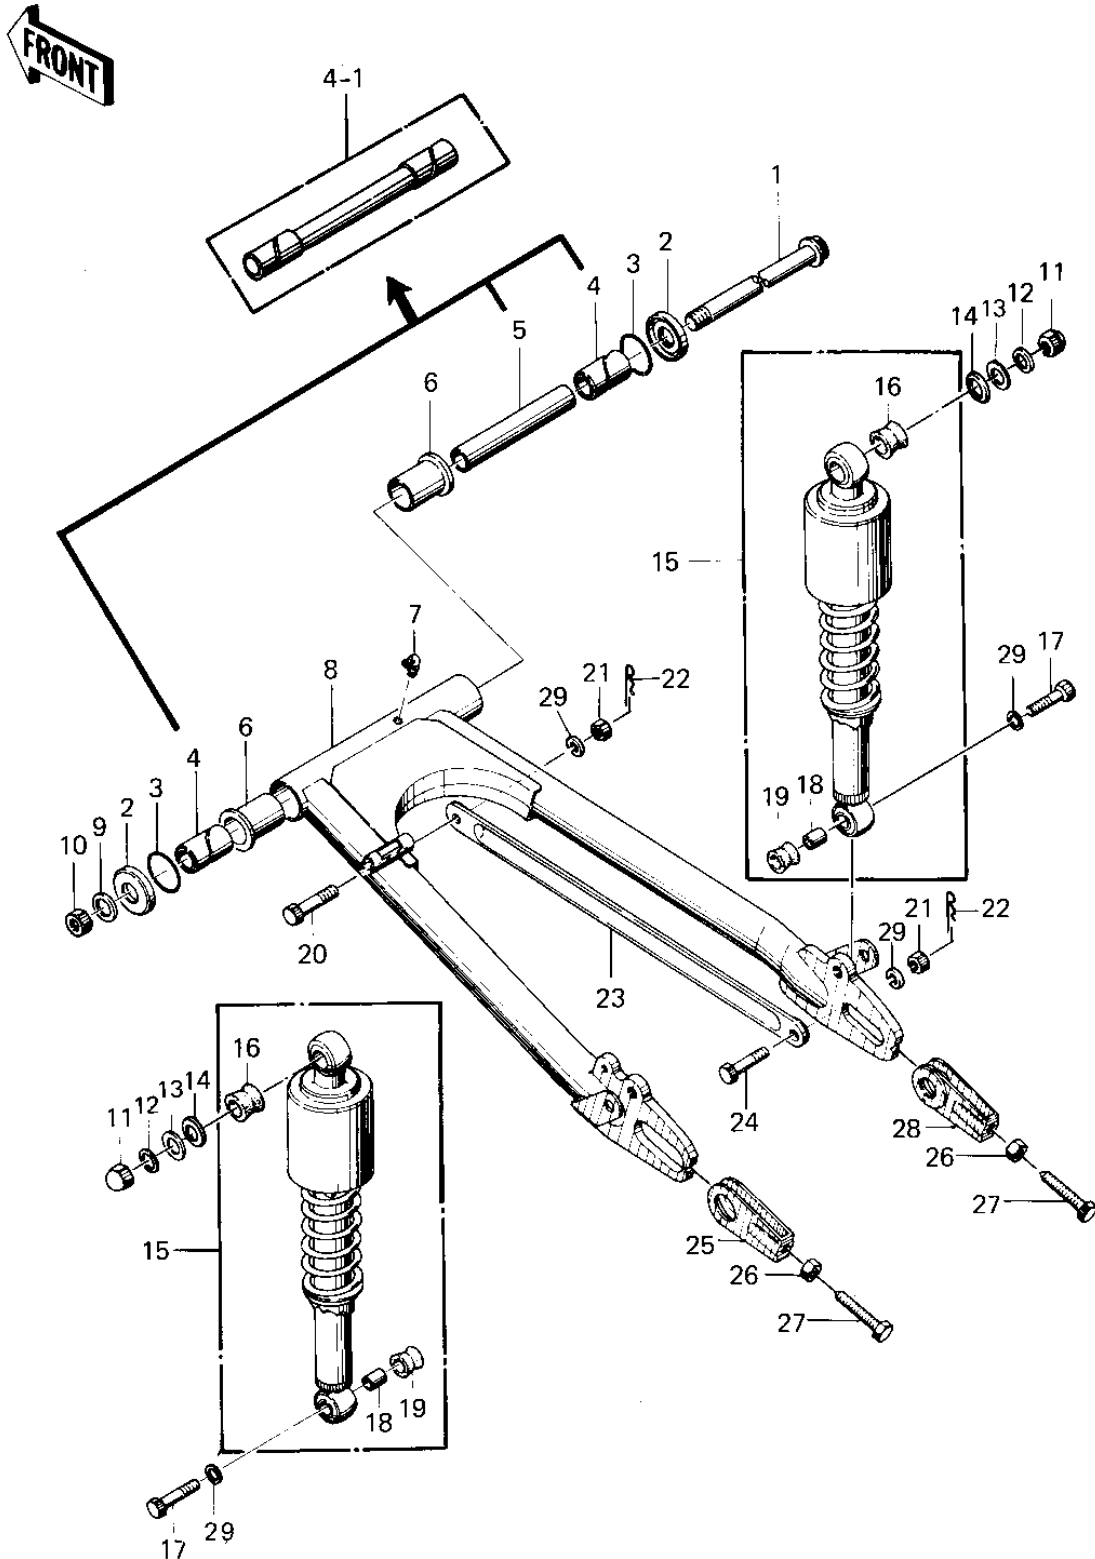

1976 KZ400-D3 PARTS DIAGRAM

SWING ARM/SHOCK ABSORBERS ('76-'77 KZ4)

F

1976 KZ400-D3 PARTS LIST

SWING ARM/SHOCK ABSORBERS ('76-'77 KZ4)

ITEM NAME	PART NUMBER	QUANTITY
SHAFT,SWING ARM PIVOT (Ref # 1)	33032-046	1
CAP-SWING ARM (Ref # 2)	33035-004	1
"O" RING,30MM (Ref # 3)	671B2530	1
SLEEVE-SWING ARM,SHRT (Ref # 4)	33034-013	1
SLEEVE, SWING ARM (Ref # 4-1)	33034-028	1
COLLAR,SWING ARM (Ref # 5)	33036-006	1
BUSHING-SWING ARM (Ref # 6)	33033-009	1
GREASE NIPPLE (Ref # 7)	92005-002	1
ARM,SWING (Ref # 8)	33001-073	1
WASHER BRAKE PEDAL (Ref # 9)	92022-085	1
NUT-LOCK,14MM (Ref # 10)	92019-011	1
NUT SHOCK ABSORBER (Ref # 11)	92020-003	1
WASHER SPRING 10MM (Ref # 12)	461F1000	2
WASHER PLAIN 10MM (Ref # 13)	411B1000	1
WASHER-PL-10.5X26X2.3 (Ref # 14)	92022-044	1
WASHER-PLN,10X22X3.2 (Ref # 14)	92022-176	1
SHOCK ABSBR RR (Ref # 15)	45014-109	1
BUSHING,SHCK ABS RUB (Ref # 16)	45017-015	1
BOLT HEX HEAD 10X35 (Ref # 17)	113N1035	1
BUSHING,SHOCK ABSORB (Ref # 18)	45016-008	1
BUSHING, SHCK ABS RUB (Ref # 19)	45017-012	1
BOLT (Ref # 20)	92003-096	1
NUT,10MM (Ref # 21)	314B1000	1
NUT 10MM (Ref # 21)	315B1000	1
PIN,SNAP (Ref # 22)	554A0800	1
TORQUE LINK REAR BRK (Ref # 23)	43007-016	1
BOLT HEX HEAD 10MM (Ref # 24)	92003-034	1
ADJUSTER,CHAIN,L.H (Ref # 25)	33040-062	1
NUT 8MM (Ref # 26)	312B0800	1

1976 KZ400-D3 PARTS LIST

SWING ARM/SHOCK ABSORBERS ('76-'77 KZ4)

ITEM NAME	PART NUMBER	QUANTITY
BOLT,8X50 (Ref # 27)	92001-1399	1
ADJUSTER-CHAIN (Ref # 28)	33040-043	1