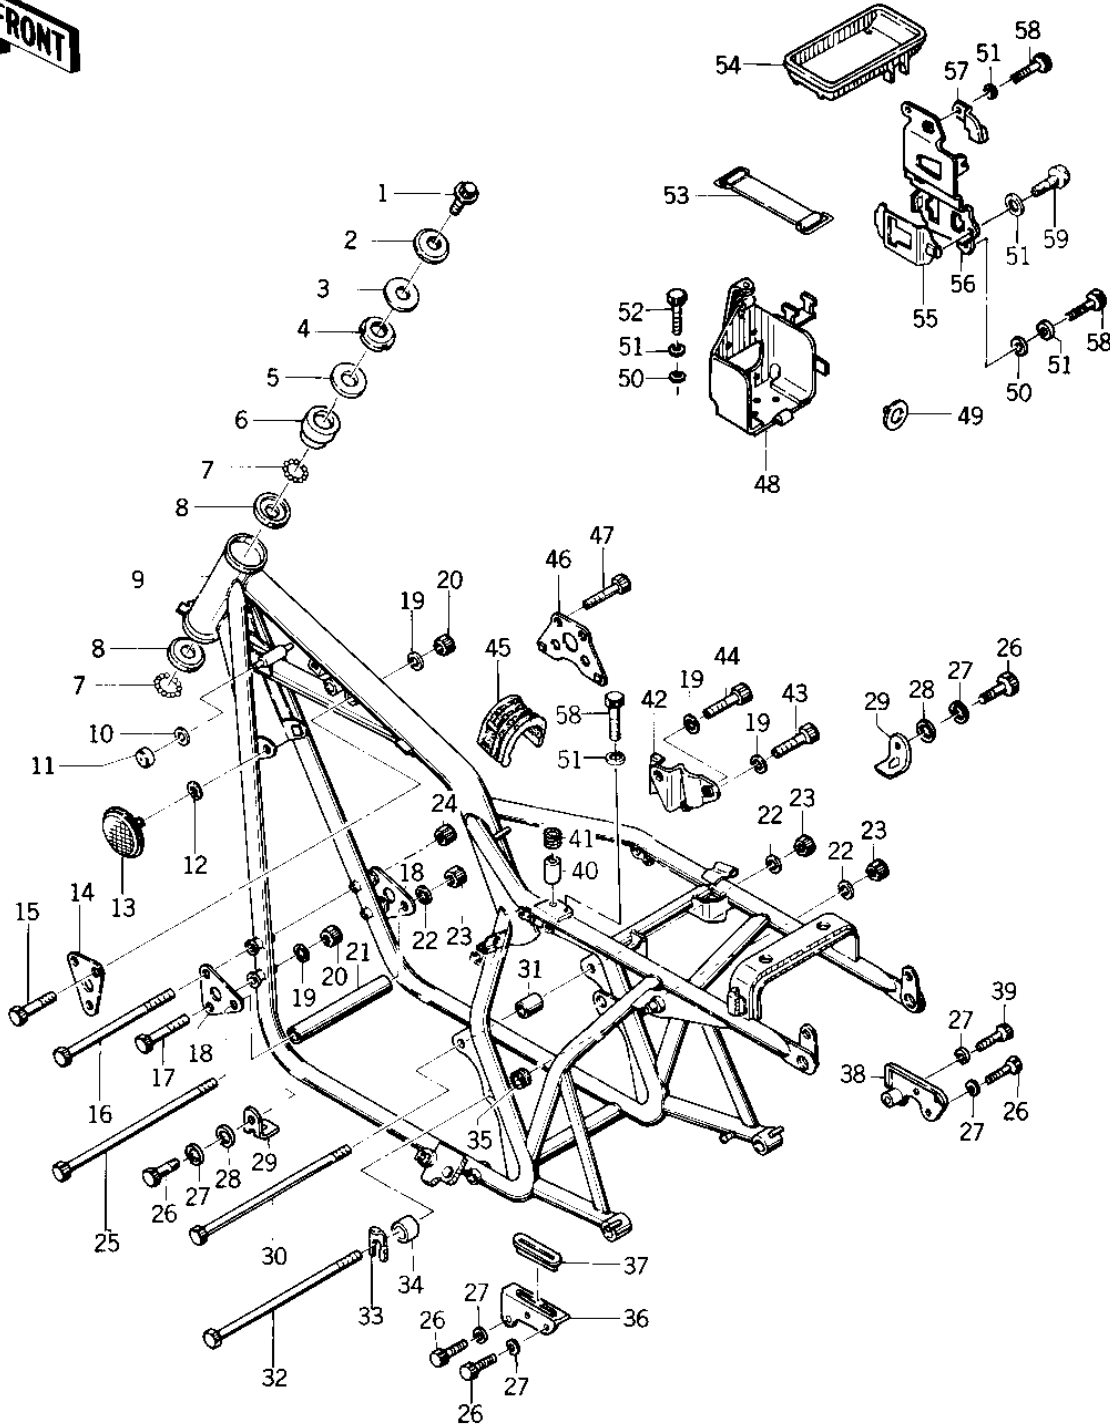

## 1976 KZ400-D3 PARTS LIST

FRAME/FRAME FITTINGS ('76-'77 KZ400 -

ITEM NAME	PART NUMBER	QUANTITY
BOLT,STEERG STEM HEAD (Ref # 1)	92007-031	1
WASHER,STEERG STM HD (Ref # 2)	92022-230	1
WASHER,WAVE (Ref # 3)	46100-003	1
NUT STEERING STEM LCK (Ref # 4)	92090-007	1
CAP, STEERING STEM (Ref # 5)	46098-016	1
CONE STRNG STEM BERNG (Ref # 6)	92047-006	1
BALL STEEL 1/4' (Ref # 7)	600A0800	1
RACE STRNG STEM BERNG (Ref # 8)	92048-006	1
FRAME (Ref # 9)	32002-168	2
WASHER-PL-10.5X26X2.3 (Ref # 10)	92022-044	1
DAMPER RUBBER,FL TANK (Ref # 11)	92075-125	1
DAMPER RUBBER,REFLECT (Ref # 12)	92094-011	1
REFLECTOR,REFLEX,REAR (Ref # 13)	28012-009	1
PLATE,ENG MOUNT,UPPER (Ref # 14)	32030-038	1
BOLT FLANGED 8X55 (Ref # 15)	92001-1398	2
BOLT,8X55 (Ref # 15)	92001-1386	2
BOLT,HEX HEAD,8X253 (Ref # 16)	92003-171	1
BOLT,HEX HEAD,8X59 (Ref # 17)	110G0859	1
BOLT,FLANGED,8X60 (Ref # 17)	92001-1581	1
PLATE,ENG MOUNT,FRNT (Ref # 18)	32030-044	1
WASHER SPRING 8MM (Ref # 19)	461F0800	2
NUT,8MM (Ref # 20)	311B0800	1
COLLAR,ENG PLAT,FRNT (Ref # 21)	92027-233	1
WASHER SPRING 10MM (Ref # 22)	461F1000	1
NUT,LOCK,10MM (Ref # 23)	92019-021	1
NUT,LOCK,8MM (Ref # 24)	92015-1124	2
NUT,LOCK,8MM (Ref # 24)	92017-013	1
BOLT,FLANGED,10X255 (Ref # 25)	92001-1609	1
BOLT-SMALL-UPSET,8X16 (Ref # 26)	115G0816	1