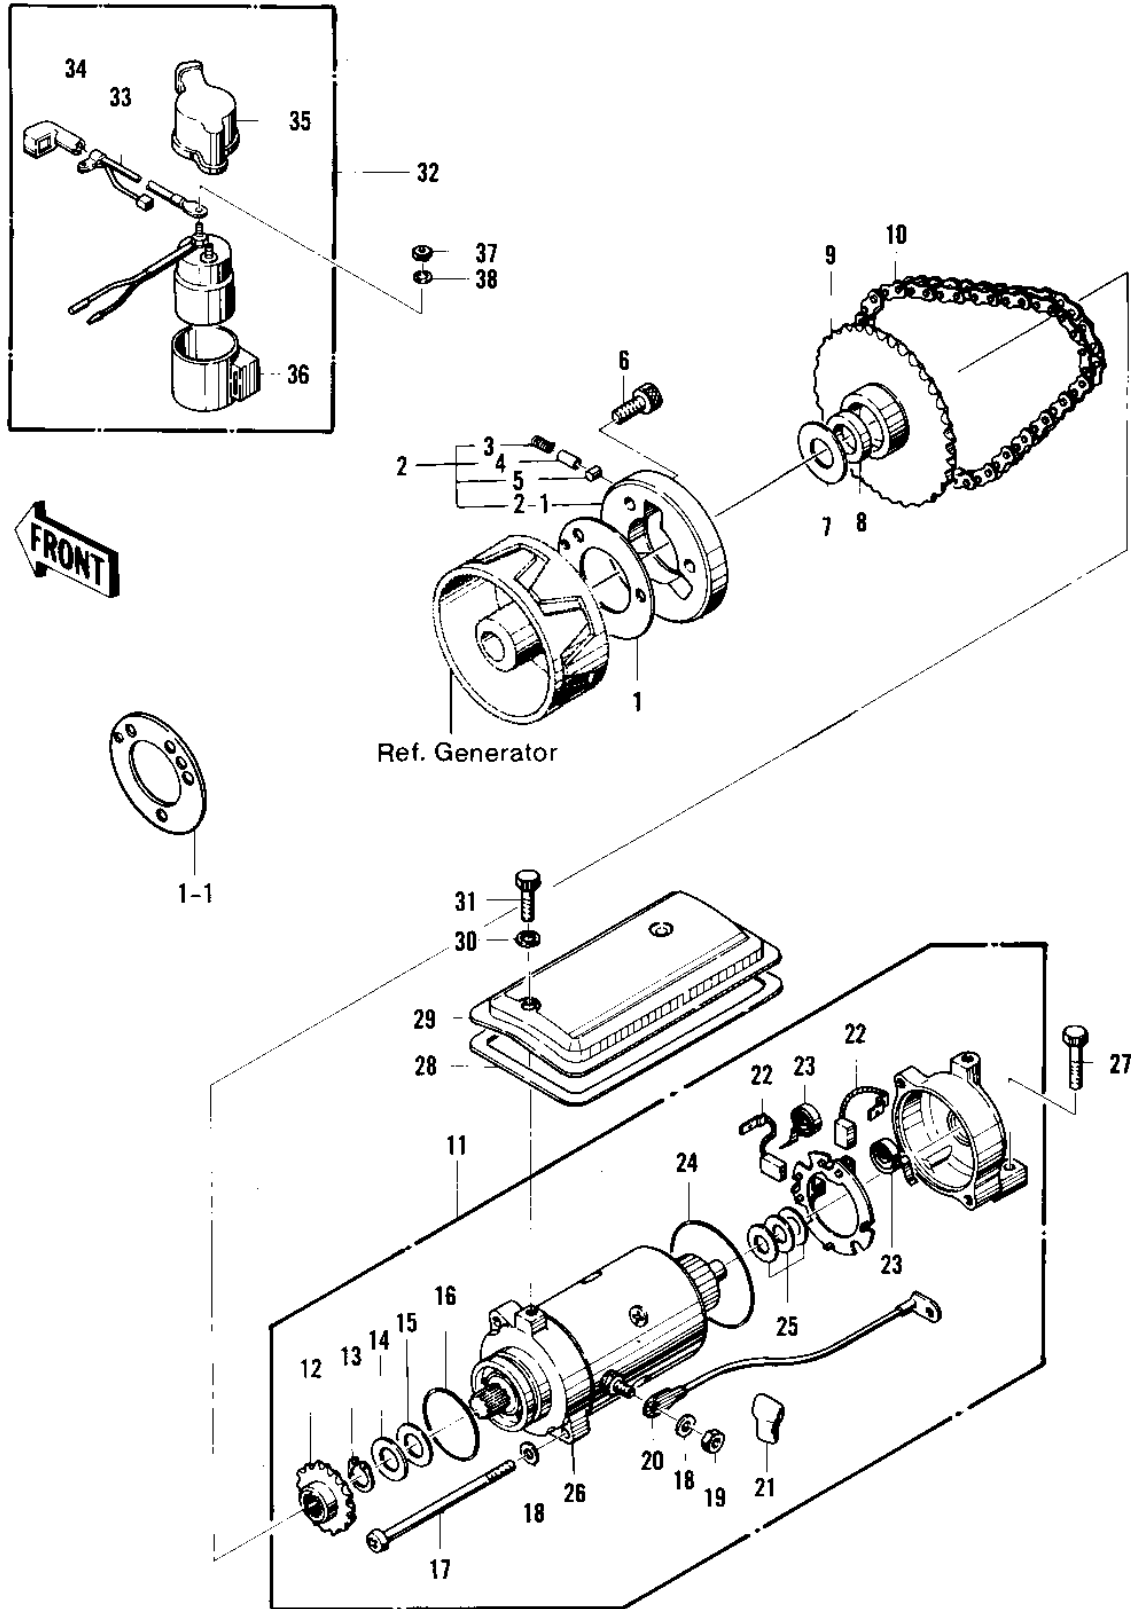

1976 KZ400-D3 PARTS DIAGRAM

STARTER MOTOR/STARTER CLUTCH ('76-'77)

1976 KZ400-D3 PARTS LIST

STARTER MOTOR/STARTER CLUTCH ('76-'77)

ITEM NAME	PART NUMBER	QUANTITY
WASHER,FREE WHEEL (Ref # 1)	92026-082	1
PLATE,CLUTCH STARTER (Ref # 1-1)	92026-112	1
CLUTCH ASSY,STARTER (Ref # 2)	13193-1001	2
.SPRING (Ref # 3)	92081-110	1
.PIN (Ref # 4)	92043-087	1
.ROLLER (Ref # 5)	92122-004	1
BOLT (Ref # 6)	120P0816	1
WASHER,THRUST (Ref # 7)	92026-100	1
OIL SEAL (Ref # 8)	92050-066	1
GEAR STARTER CLUTCH (Ref # 9)	21170-001	1
CHAIN,DYNAMO (Ref # 10)	92057-1009	2
MOTOR ASSY,STARTER (Ref # 11)	21163-1011	2
.SPROCKET STARTNG MOT (Ref # 12)	21053-002	1
.CIRCLIP 14MM (Ref # 13)	480J1400	1
.WASHER,PLAIN,14MM (Ref # 14)	21025-008	1
.WASHER PLAIN 14MM (Ref # 15)	21025-009	1
."O" RING,42.8MM (Ref # 16)	21027-005	1
.SCREW PAN HEAD 6X110 (Ref # 17)	220B06110	1
.WASHER SPRING 6MM (Ref # 18)	461F0600	2
.NUT 6MM (Ref # 19)	312B0600	1
.WIRE STRTER MOT LEAD (Ref # 20)	26010-035	1
.CAP,STARTING MOTOR (Ref # 21)	21017-020	1
.BRUSH CARBON (Ref # 22)	21039-004	1
.SPRING CARBON BRUSH (Ref # 23)	21040-004	1
."O" RING,62MM (Ref # 24)	21027-006	1
.WASHER,PLAIN,9MM (Ref # 25)	21025-007	1
.REPAIR KIT,KZ400 STAT (Ref # 26)	99990-536	1
BOLT-UPSET (Ref # 27)	112G0625	1
GASKET START MOT COV (Ref # 28)	21166-002	1

1976 KZ400-D3 PARTS LIST

STARTER MOTOR/STARTER CLUTCH ('76 -'77)

ITEM NAME	PART NUMBER	QUANTITY
COVER STARTER MOTOR (Ref # 29)	21165-002	1
WASHER,PLAIN,6MM (Ref # 30)	410D0600	1
BOLT-FLANGED-SMALL (Ref # 31)	132E0612	1
SWITCH ASSY,MAGNETIC (Ref # 32)	21164-006	1
.WIRE,LEAD,MAG SWITCH (Ref # 33)	26011-1027	1
.CAP,MAG SWTCH TERMNL (Ref # 34)	21017-021	1
.COVER MAGNETIC SWITCH (Ref # 35)	21141-004	1
.DAMPER MAG SWITCH SHK (Ref # 36)	21064-002	1
NUT 6MM (Ref # 37)	311B0600	1