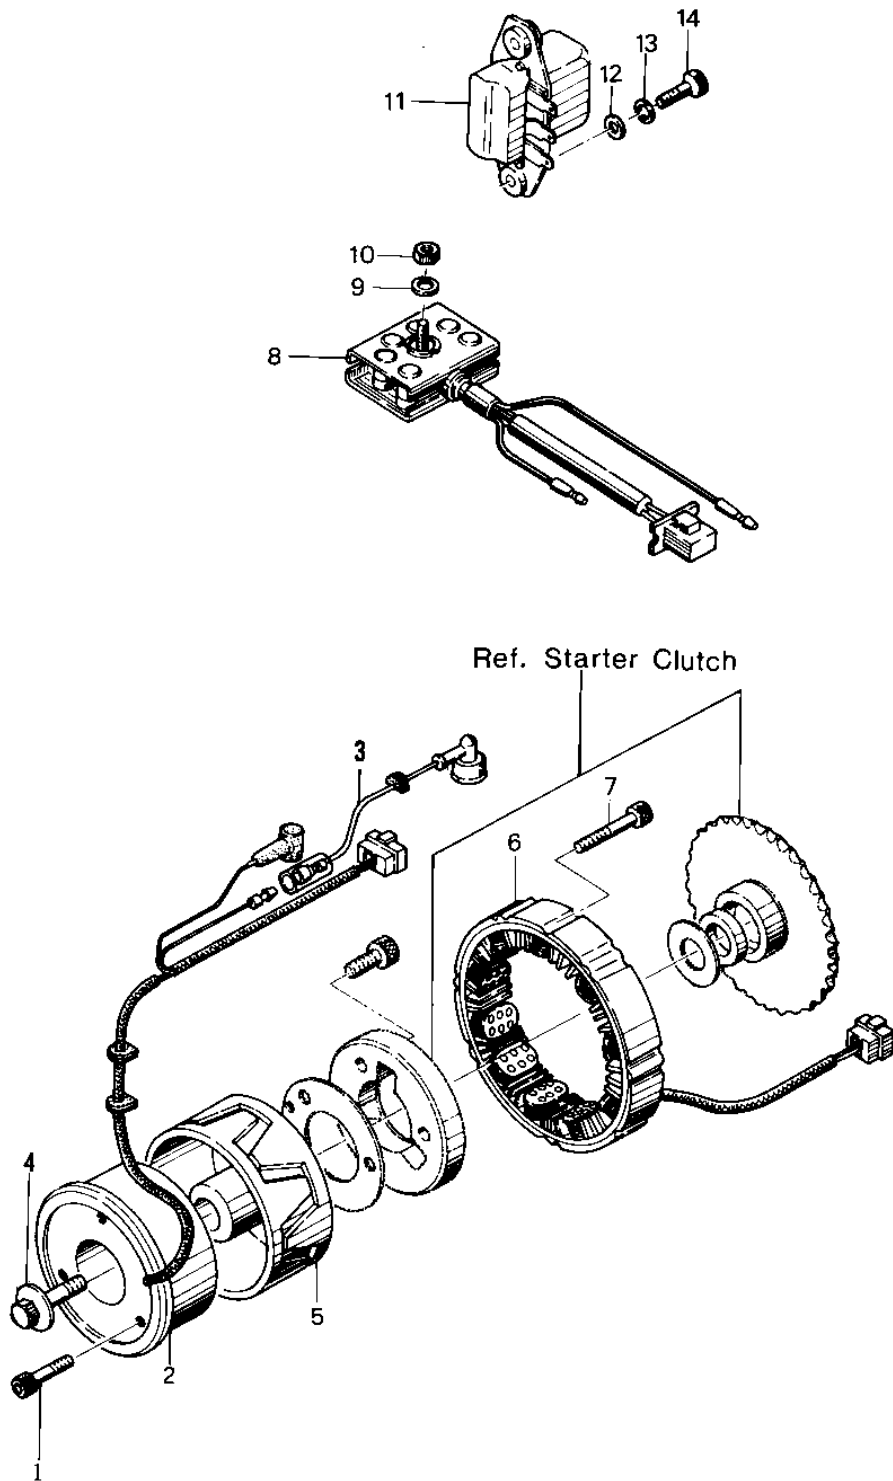

## 1976 KZ400-D3 PARTS DIAGRAM

GENERATOR/REGULATOR/RECTIFIER ('76-'77)

## 1976 KZ400-D3 PARTS LIST

GENERATOR/REGULATOR/RECTIFIER ('76-'77)

ITEM NAME	PART NUMBER	QUANTITY
BOLT,ALLEN,6X18 (Ref # 1)	120P0618	1
COIL,FIELD (Ref # 2)	21077-004	1
WIRE DYNAMO LEAD (Ref # 3)	26011-087	1
BOLT,10X40 (Ref # 4)	92002-1303	1
ROTOR (Ref # 5)	21007-030	1
STATOR ASSY (Ref # 6)	21076-021	1
BOLT,ALLEN,6X32 (Ref # 7)	120Q0632	1
RECTIFIER (Ref # 8)	21061-030	2
WASHER SPRING 6MM (Ref # 9)	461F0600	2
NUT 6MM (Ref # 10)	311B0600	1
REGULATOR (Ref # 11)	21066-018	1
WASHER 6.5X20X1.6T (Ref # 12)	92022-125	1
BOLT-UPSET,6X20 (Ref # 14)	112G0620	1