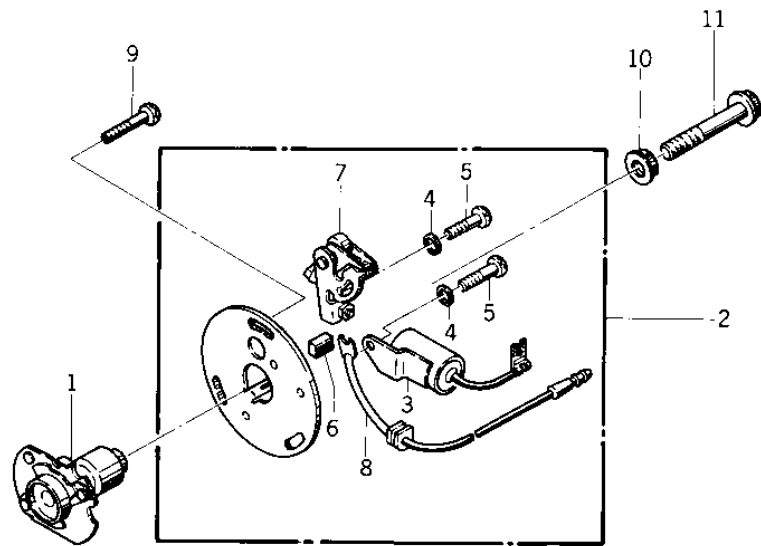

## 1976 KZ400-D3 PARTS DIAGRAM

IGNITION ('76-'77 KZ400-D3/D4)

## 1976 KZ400-D3 PARTS LIST

IGNITION ('76-'77 KZ400 - D3/D4)

ITEM NAME	PART NUMBER	QUANTITY
ADVANCER ASSY TIMING (Ref # 1)	21148-006	1
ADVANCER,AUTOMATIC TI (Ref # 1)	21148-014	1
BREAKER ASSY CONTACT (Ref # 2)	21135-009	1
CONDENSER (Ref # 3)	21013-034	2
WASHER SPRING 4MM (Ref # 4)	461F0400	1
SCREW PAN HEAD 4X6 (Ref # 5)	220B0406	1
FELT OIL (Ref # 6)	21019-005	1
BREAKER,CONTACT (Ref # 7)	21008-025	2
WIRING HARNESS BRKR (Ref # 8)	21029-029	1
SCREW PAN HEAD 5X12 (Ref # 9)	220B0512	1
WASHER,SPARK ADVANCER (Ref # 10)	92022-244	1
BOLT-8X63 (Ref # 11)	92001-1397	2
CLAMP,WIRING HARNESS (Ref # 12)	21126-008	2
NUT 6MM (Ref # 13)	311B0600	1
COIL-IGNITION (Ref # 14)	21121-1174	2
COLLAR,IGNITION COIL (Ref # 15)	92027-276	2
BOLT, IGNITION COIL (Ref # 16)	92003-170	1
GROMMET,SPARK PLG CAP (Ref # 17)	21132-005	1
CAP-SPARK PLUG,RTFM20 (Ref # 18)	21130-1007	1
GROMMET-PLUG CAP,A (Ref # 19)	21131-004	1
SPARK PLUG B8ES (Ref # 20)	B8ES	2
SPARK PLUG W24ES-U (Ref # 20)	W24ESU	1
CAP,SPARK PLUG (Ref # 21)	21160-005	1