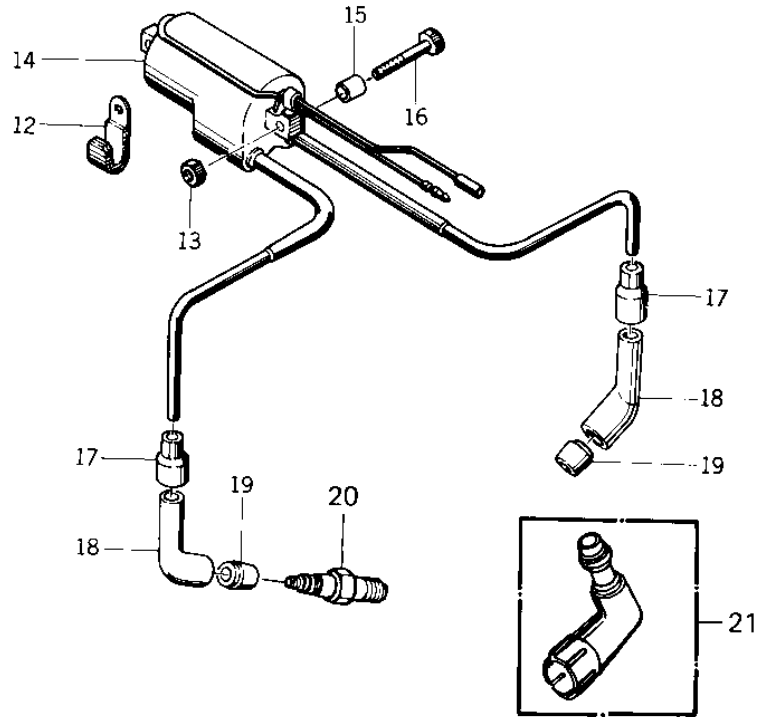

## 1976 KZ400-D3 PARTS DIAGRAM

IGNITION ('76-'77 KZ400-D3/D4)

## 1976 KZ400-D3 PARTS LIST

IGNITION ('76-'77 KZ400 - D3/D4)

ITEM NAME	PART NUMBER	QUANTITY
ADVANCER ASSY TIMING (Ref # 1)	21148-006	1
ADVANCER,AUTOMATIC TI (Ref # 1)	21148-014	1
BREAKER ASSY CONTACT (Ref # 2)	21135-009	1
CONDENSER (Ref # 3)	21013-034	2
WASHER SPRING 4MM (Ref # 4)	461F0400	1
SCREW PAN HEAD 4X6 (Ref # 5)	220B0406	1
FELT OIL (Ref # 6)	21019-005	1
BREAKER,CONTACT (Ref # 7)	21008-025	2
WIRING HARNESS BRKR (Ref # 8)	21029-029	1
SCREW PAN HEAD 5X12 (Ref # 9)	220B0512	1
WASHER,SPARK ADVANCER (Ref # 10)	92022-244	1
BOLT-8X63 (Ref # 11)	92001-1397	2
CLAMP,WIRING HARNESS (Ref # 12)	21126-008	2
NUT 6MM (Ref # 13)	311B0600	1
COIL-IGNITION (Ref # 14)	21121-1174	2
COLLAR,IGNITION COIL (Ref # 15)	92027-276	2
BOLT, IGNITION COIL (Ref # 16)	92003-170	1
GROMMET,SPARK PLG CAP (Ref # 17)	21132-005	1
CAP-SPARK PLUG,RTFM20 (Ref # 18)	21130-1007	1
GROMMET-PLUG CAP,A (Ref # 19)	21131-004	1
SPARK PLUG B8ES (Ref # 20)	B8ES	2
SPARK PLUG W24ES-U (Ref # 20)	W24ESU	1
CAP,SPARK PLUG (Ref # 21)	21160-005	1