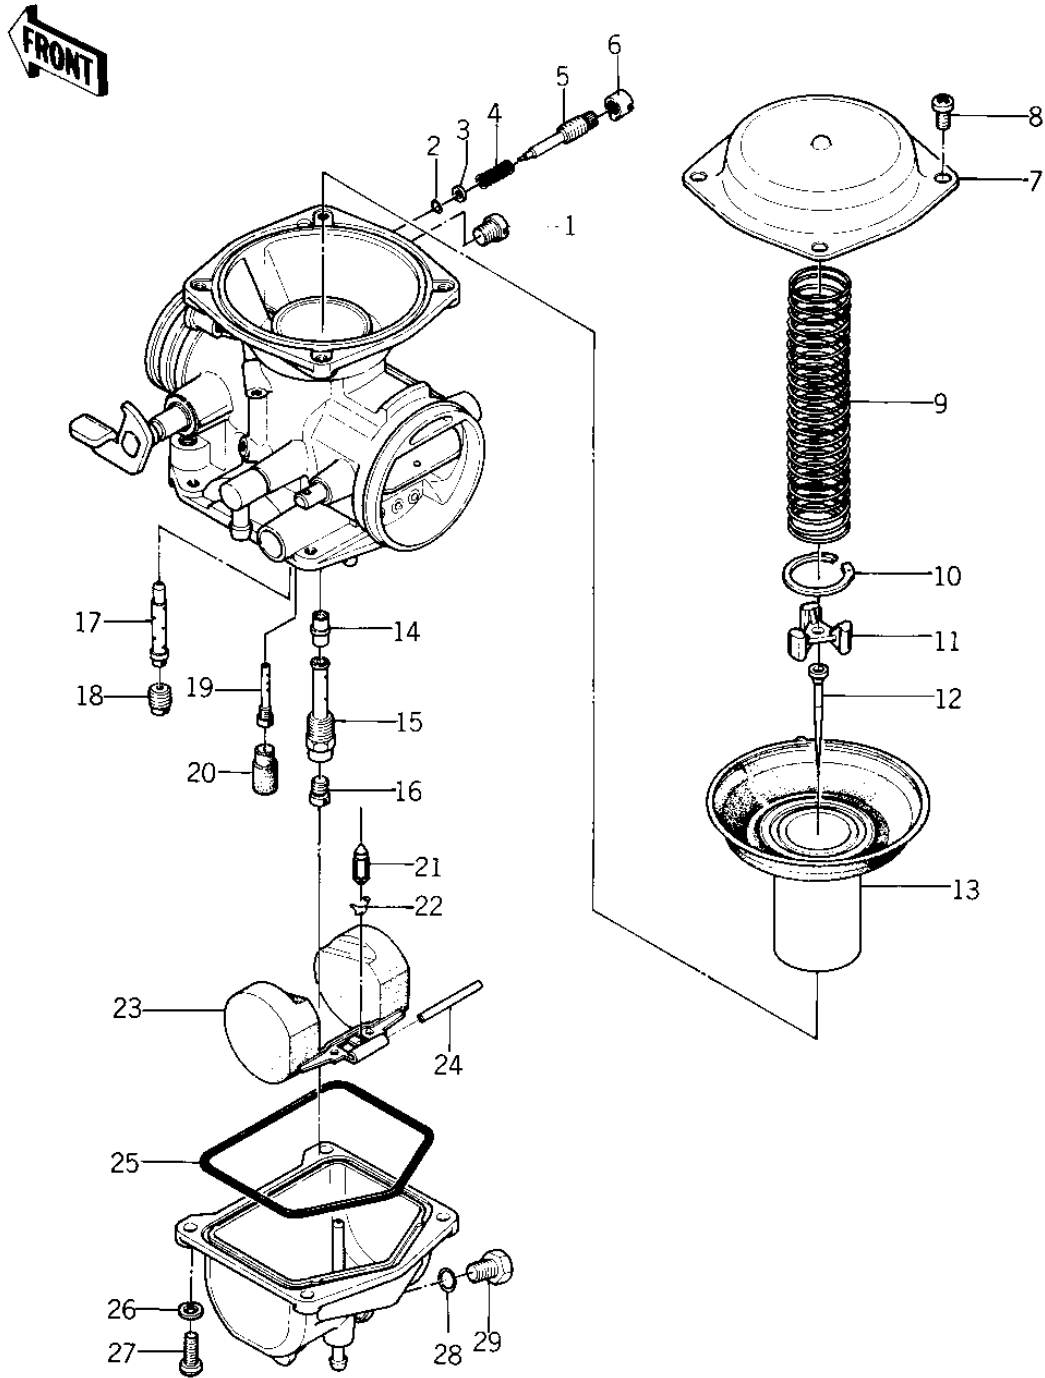

1976 KZ400-D3 PARTS DIAGRAM

CARBURETOR PARTS (KZ400-D4) ('76 -'77 KZ

R
—

1976 KZ400-D3 PARTS LIST

CARBURETOR PARTS (KZ400-D4) ('76 -'77 KZ

ITEM NAME	PART NUMBER	QUANTITY
SCREW,PLUG (Ref # 1)	92009-1004	2
O RING,PILOT ADJ (Ref # 2)	92055-1002	2
WASHER,PLAIN (Ref # 3)	92022-1003	2
SPRING,PIROT ADJ SCRW (Ref # 4)	92081-1002	2
SCREW,PILOT ADJUST (Ref # 5)	16014-1001	2
CAP,JET NEEDLE (Ref # 6)	11012-3727	2
TOP,MIXING CHAMBER (Ref # 7)	16005-1001	2
SCREW PAN HEAD 4X8 (Ref # 8)	220B0408	8
SPRING (Ref # 9)	92081-1001	2
CIRCLIP (Ref # 10)	92037-1005	2
COLLAR (Ref # 11)	16007-1001	2
JET NEEDLES,#003301 (Ref # 12)	16009-1002	2
VACUUM,VALVE (Ref # 13)	16126-1042	2
NEEDLE JET (Ref # 14)	16017-1001	2
HOLDER,NEEDLE JET (Ref # 15)	16047-007	2
MAIN JET,2ND,#95 (Ref # 16)	92063-1001	2
MAIN JET,2ND,#90 (Ref # 16)	92063-1003	(2
MAIN JET,#92,2ND (Ref # 16)	92063-1004	(2
MAIN JET,#2ND,#98 (Ref # 16)	92063-1005	(2
MAIN JET,2ND,#100 (Ref # 16)	92063-1006	(2
NOZZLE,MAIN (Ref # 17)	92062-1001	2
MAINJET,PRIMARY,#70 (Ref # 18)	92063-1002	2
PILOT JET,#35 (Ref # 19)	92064-1001	2
CAP,RUBBER (Ref # 20)	16012-1001	2
FLOAT VALVE (Ref # 21)	16030-1007	2
CLIP,FLOAT VALVE (Ref # 22)	16044-007	2
FLOAT (Ref # 23)	16031-1001	2
FLOAT PIN (Ref # 24)	92043-1002	2
"O" RING,FLOAT BALL (Ref # 25)	16019-024	2

1976 KZ400-D3 PARTS LIST

CARBURETOR PARTS (KZ400-D4) ('76 -'77 KZ

ITEM NAME	PART NUMBER	QUANTITY
WASHER SPRING 4MM (Ref # 26)	461F0400	8
SCREW-PAN-CRSOSS,4X12 (Ref # 27)	220B0412	8
"O" RING,DRAIN SCREW (Ref # 28)	92055-1003	2
SCREW,DRAIN (Ref # 29)	92009-1003	2