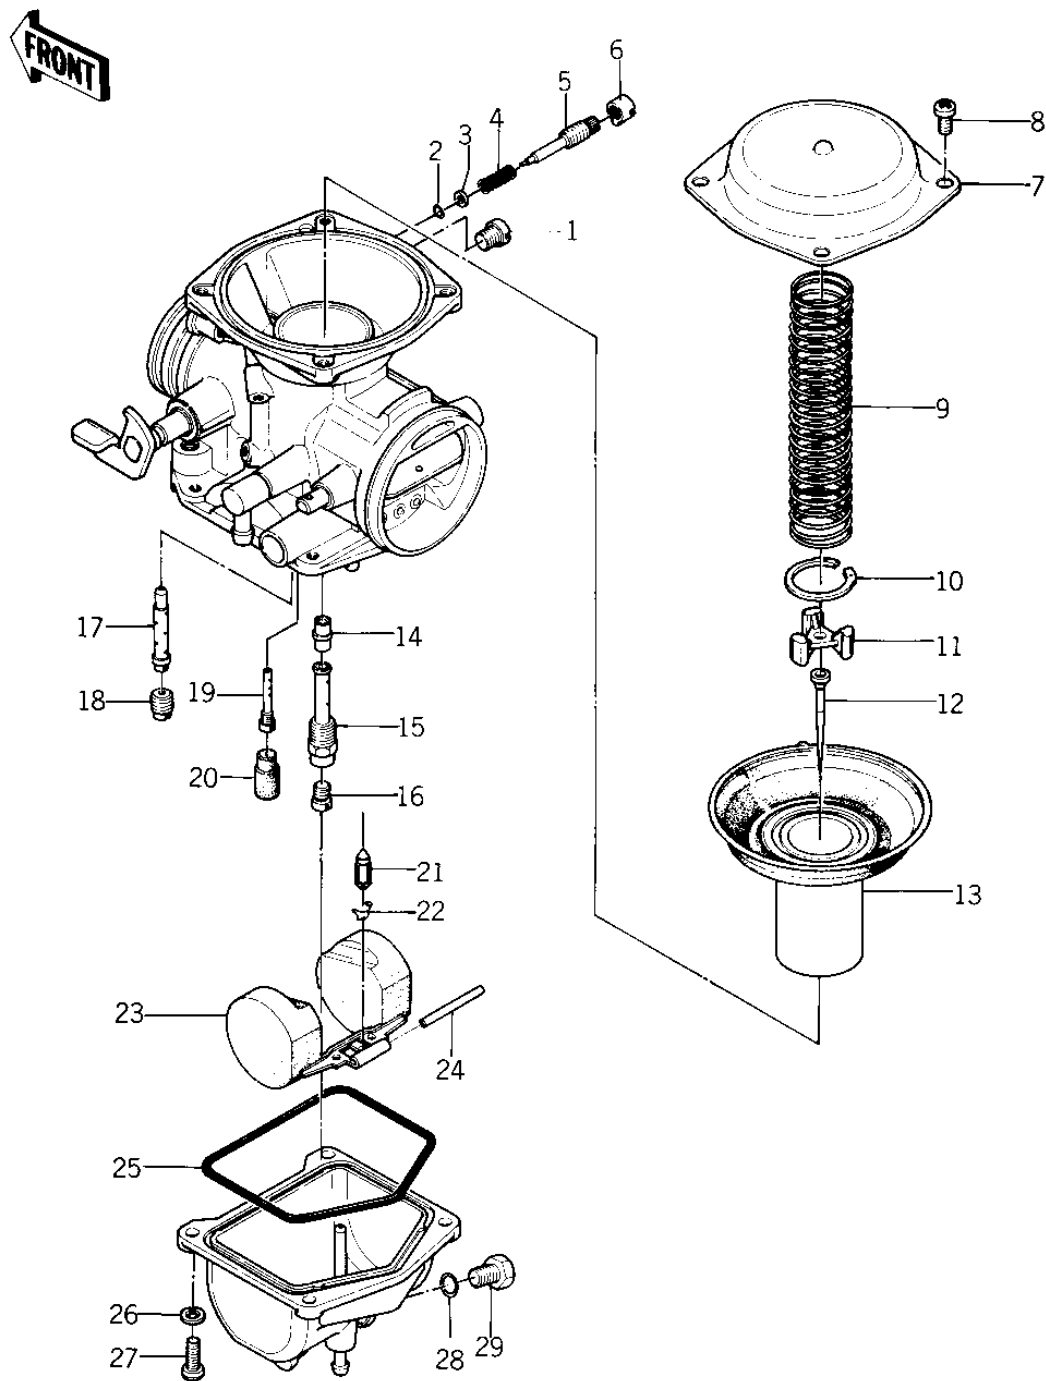

## 1976 KZ400-D3 PARTS DIAGRAM

CARBURETOR PARTS (KZ400-D4) ('76-'77 KZ

R  
—

## 1976 KZ400-D3 PARTS LIST

CARBURETOR PARTS (KZ400-D4) ('76-'77 KZ

ITEM NAME	PART NUMBER	QUANTITY
SCREW,PLUG (Ref # 1)	92009-1004	1
O RING,PILOT ADJ (Ref # 2)	92055-1002	1
WASHER,PLAIN (Ref # 3)	92022-1003	1
SPRING,PIROT ADJ SCRW (Ref # 4)	92081-1002	1
SCREW,PILOT ADJUST (Ref # 5)	16014-1001	1
CAP,JET NEEDLE (Ref # 6)	11012-3727	1
TOP,MIXING CHAMBER (Ref # 7)	16005-1001	1
SCREW PAN HEAD 4X8 (Ref # 8)	220B0408	1
SPRING (Ref # 9)	92081-1001	1
CIRCLIP (Ref # 10)	92037-1005	1
COLLAR (Ref # 11)	16007-1001	1
JET NEEDLES,#003301 (Ref # 12)	16009-1002	1
VACUUM,VALVE (Ref # 13)	16126-1042	1
NEEDLE JET (Ref # 14)	16017-1001	1
HOLDER,NEEDLE JET (Ref # 15)	16047-007	1
MAIN JET,2ND,#95 (Ref # 16)	92063-1001	1
MAIN JET,2ND,#90 (Ref # 16)	92063-1003	1
MAIN JET,#92,2ND (Ref # 16)	92063-1004	1
MAIN JET,#2ND,#98 (Ref # 16)	92063-1005	1
MAIN JET,2ND,#100 (Ref # 16)	92063-1006	1
NOZZLE,MAIN (Ref # 17)	92062-1001	1
MAINJET,PRIMARY,#70 (Ref # 18)	92063-1002	1
PILOT JET,#35 (Ref # 19)	92064-1001	1
CAP,RUBBER (Ref # 20)	16012-1001	1
FLOAT VALVE (Ref # 21)	16030-1007	1
CLIP,FLOAT VALVE (Ref # 22)	16044-007	1
FLOAT (Ref # 23)	16031-1001	1
FLOAT PIN (Ref # 24)	92043-1002	1
"O" RING,FLOAT BALL (Ref # 25)	16019-024	1

## 1976 KZ400-D3 PARTS LIST

CARBURETOR PARTS (KZ400-D4) ('76-'77 KZ

ITEM NAME	PART NUMBER	QUANTITY
WASHER SPRING 4MM (Ref # 26)	461F0400	1
SCREW-PAN-CRSOSS,4X12 (Ref # 27)	220B0412	1
"O" RING,DRAIN SCREW (Ref # 28)	92055-1003	1
SCREW,DRAIN (Ref # 29)	92009-1003	1