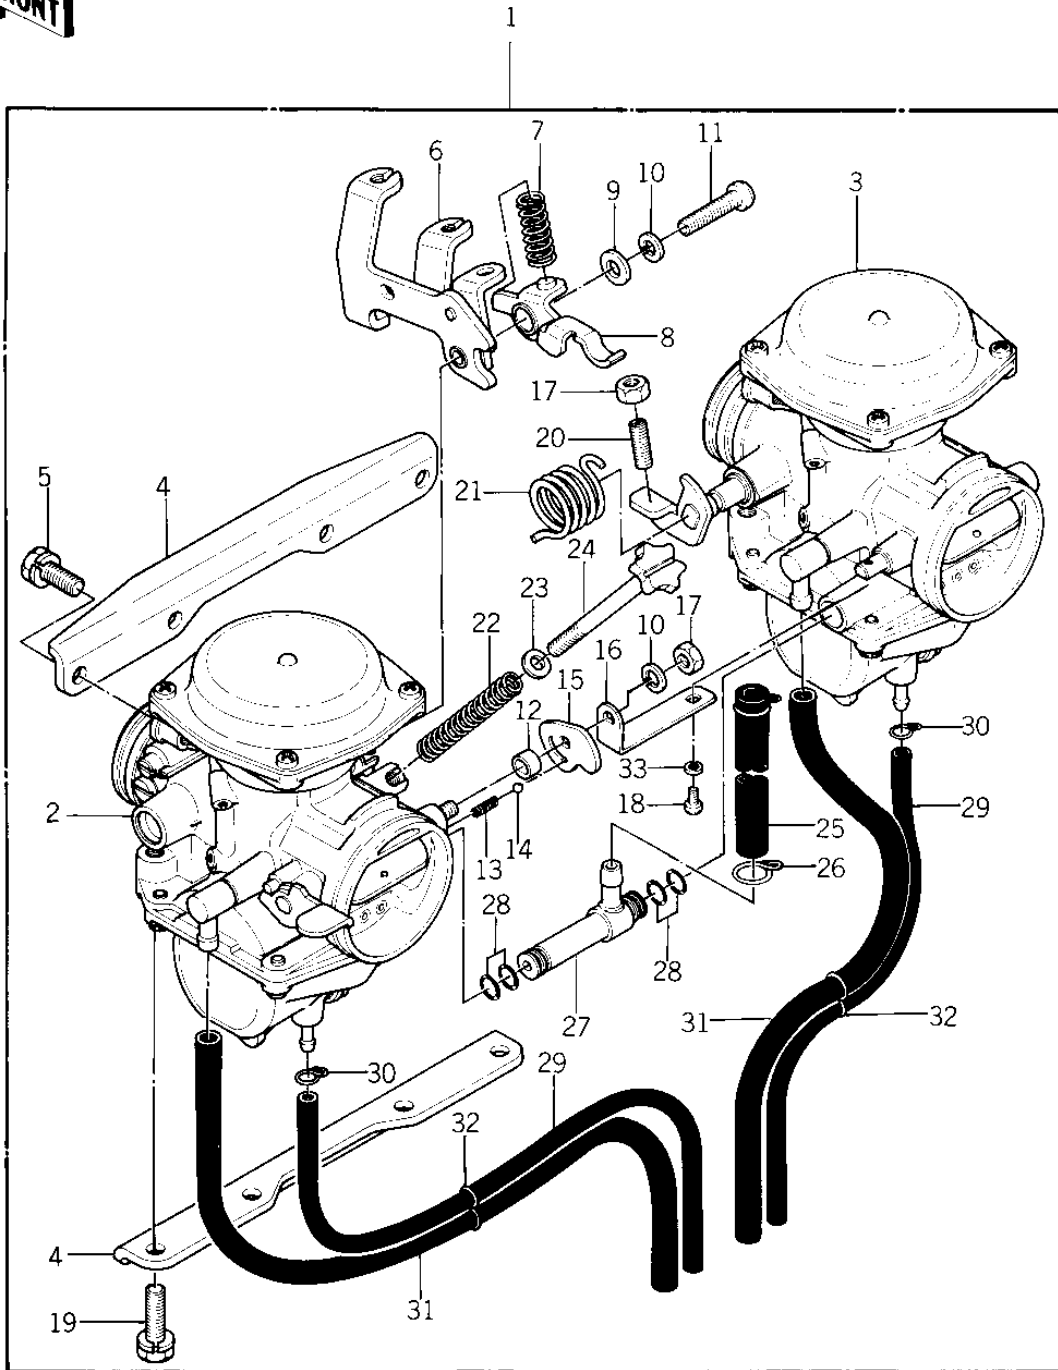

1976 KZ400-D3 PARTS DIAGRAM

CARBURETOR ASSY (KZ400-D4) ('76-'77 KZ4

F
—

1976 KZ400-D3 PARTS LIST

CARBURETOR ASSY (KZ400-D4) ('76-'77 KZ4

ITEM NAME	PART NUMBER	QUANTITY
CARBURETOR ASSY (Ref # 1)	16001-300	1
CARBURETOR,L.H. (Ref # 2)	16001-1006	1
CARBURETOR,R.H. (Ref # 3)	16001-1007	1
PLATE,STAY (Ref # 4)	16065-1001	1
SCREW,6X16 (Ref # 5)	92009-1129	1
BRACKET,THR.CBL (Ref # 6)	11034-1008	1
SPRING (Ref # 7)	92081-1003	1
ROCKER ARM (Ref # 8)	11034-1009	1
WASHER,PLAIN (Ref # 9)	16039-027	1
WASHER SPRING 5MM (Ref # 10)	461F0500	1
SCREW-PAN-CROS,5X25 (Ref # 11)	220B0525	1
COLLAR,CHOKE LEVER (Ref # 12)	16073-1001	1
SPRING (Ref # 13)	92081-1004	1
BALL,STEEL,1/8" (Ref # 14)	600A0400	1
CAM,CHOKE LINK (Ref # 15)	13169-1007	1
BRACKET,CHOKE LEVER (Ref # 16)	11034-1010	1
NUT,5MM (Ref # 17)	311B0500	1
SCREW-PAN-HEAD 3X6 (Ref # 18)	220B0306	1
BOLT,HEX HEAD,6X22 (Ref # 19)	92009-1006	1
SCREW,SLOTTED (Ref # 20)	16021-1002	1
SPRING (Ref # 21)	92081-1006	1
SPRING,THR.STOP SCREW (Ref # 22)	92081-1005	1
WASHER PLAIN 5MM (Ref # 23)	410B0500	1
SCREW,THROTTLE STOP (Ref # 24)	16021-1001	1
HOSE,FUEL INLET (Ref # 25)	92059-1001	1
CLAMP,FUEL HOSE (Ref # 26)	92037-1040	1
NIPPLE,FUEL HOSE (Ref # 27)	16046-013	1
"O" RING (Ref # 28)	92055-1004	1
HOSE,FUEL OVERFLOW (Ref # 29)	92059-111	1

1976 KZ400-D3 PARTS LIST

CARBURETOR ASSY (KZ400-D4) ('76-'77 KZ4

ITEM NAME	PART NUMBER	QUANTITY
CLAMP,TUBE,OVERFLOW (Ref # 30)	92037-1142	1
HOSE (Ref # 31)	92059-110	1
CLAMP,OVERFLOW HOSE (Ref # 32)	16044-002	1
WASHER SPRING 3MM (Ref # 33)	461F0300	1