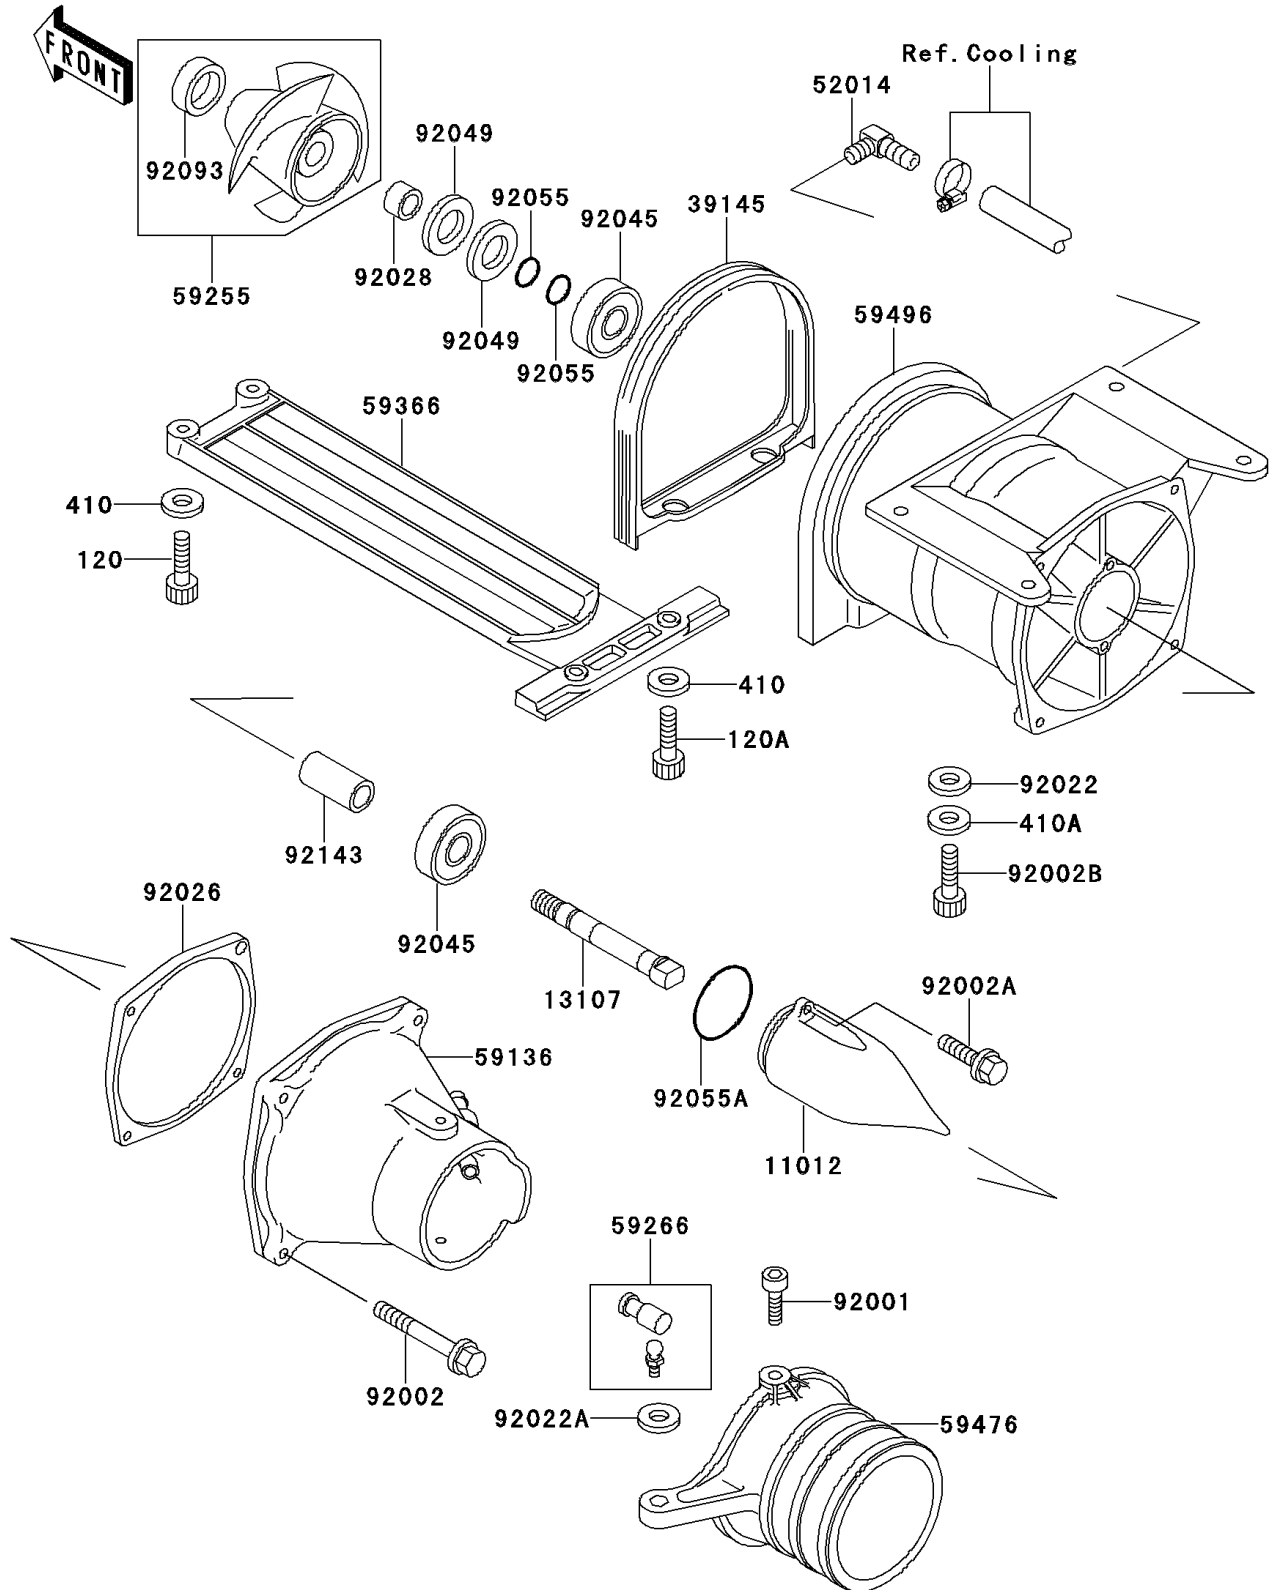

1996 750 SXi PARTS DIAGRAM

Jet Pump

E3191

1996 750 SXi PARTS LIST

Jet Pump

ITEM NAME	PART NUMBER	QUANTITY
BOLT-SOCKET (Ref # 120)	120R0616	1
BOLT-SOCKET,6X20 (Ref # 120A)	120R0620	1
WASHER-PLAIN-SMALL,6MM (Ref # 410)	410S0600	1
WASHER-PLAIN-SMALL,8MM (Ref # 410A)	410S0800	1
CAP,JET PUMP (Ref # 11012)	11012-3712	1
SHAFT,JET PUMP (Ref # 13107)	13107-3721	1
TRIM-SEAL (Ref # 39145)	39145-3735	1
ELBOW (Ref # 52014)	52014-3708	1
NOZZLE-PUMP (Ref # 59136)	59136-3730	1
IMPELLER-COMP (Ref # 59255)	59255-3706	1
JOINT-BALL (Ref # 59266)	59266-3707	1
GRATE (Ref # 59366)	59366-3707	1
NOZZLE-STRG (Ref # 59476)	59476-3713	1
VANE-GUIDE (Ref # 59496)	59496-3726	1
BOLT,SOCKET,6X11 (Ref # 92001)	92001-3701	1
BOLT,6X40 (Ref # 92002)	92002-3716	1
BOLT,6X16 (Ref # 92002A)	92002-3728	1
BOLT,SOCKET,8X20 (Ref # 92002B)	92002-3771	1
WASHER,8.4X23X2.5 (Ref # 92022)	92022-3744	1
WASHER (Ref # 92022A)	92022-567	1
SPACER,JET PUMP (Ref # 92026)	92026-3708	1
BUSHING,17X25X15 (Ref # 92028)	92028-3717	1
BEARING-BALL,#63032RD (Ref # 92045)	92045-3706	1
SEAL-OIL,TBY25X47X6 (Ref # 92049)	92049-3714	1
RING-O,13X1.9 (Ref # 92055)	92055-1021	1
RING-O (Ref # 92055A)	92055-3706	1
SEAL,JET PUMP (Ref # 92093)	92093-3739	1
COLLAR,17.4X25.4X53 (Ref # 92143)	92143-3708	1