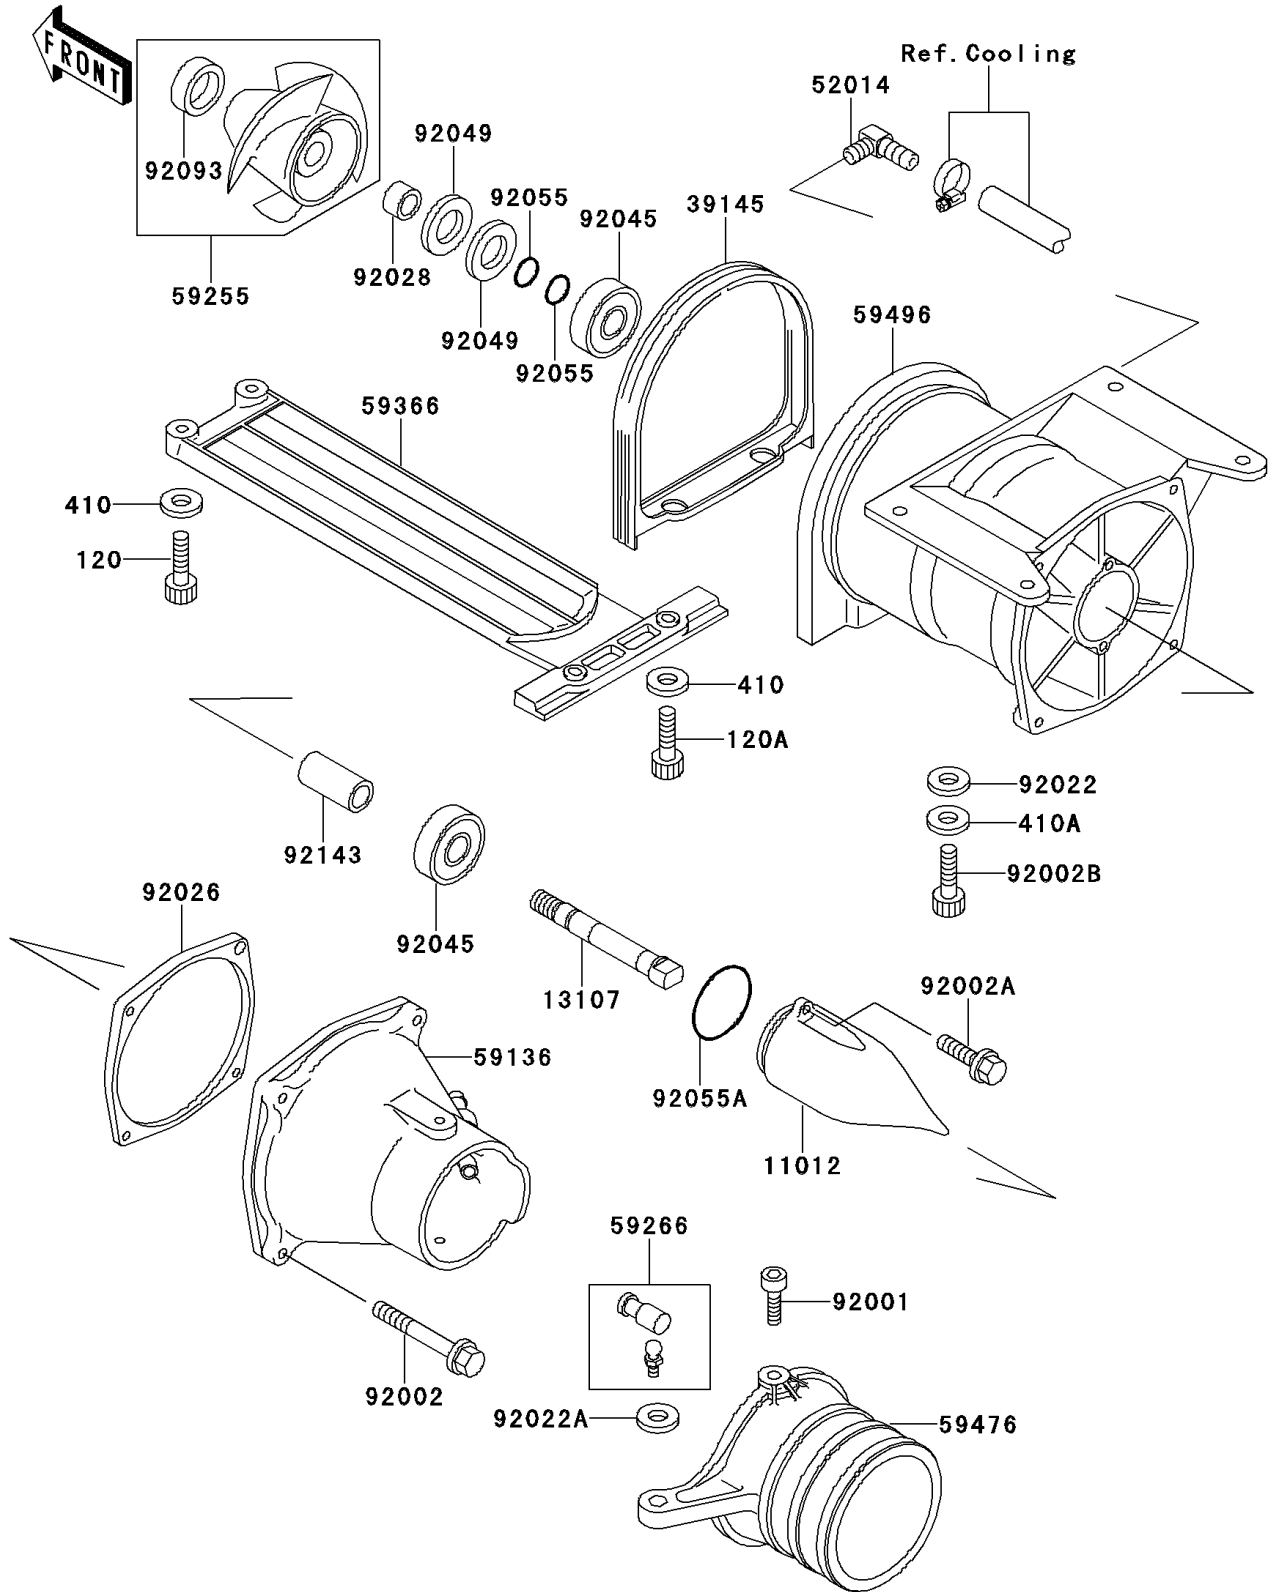

1996 750 SXi PARTS DIAGRAM

Jet Pump

E3191

1996 750 SXi PARTS LIST

Jet Pump

ITEM NAME	PART NUMBER	QUANTITY
BOLT-SOCKET (Ref # 120)	120R0616	2
BOLT-SOCKET,6X20 (Ref # 120A)	120R0620	2
WASHER-PLAIN-SMALL,6MM (Ref # 410)	410S0600	4
WASHER-PLAIN-SMALL,8MM (Ref # 410A)	410S0800	4
CAP,JET PUMP (Ref # 11012)	11012-3712	1
SHAFT,JET PUMP (Ref # 13107)	13107-3721	1
TRIM-SEAL (Ref # 39145)	39145-3735	1
ELBOW (Ref # 52014)	52014-3708	1
NOZZLE-PUMP (Ref # 59136)	59136-3730	1
IMPELLER-COMP (Ref # 59255)	59255-3706	1
JOINT-BALL (Ref # 59266)	59266-3707	1
GRATE (Ref # 59366)	59366-3707	1
NOZZLE-STRG (Ref # 59476)	59476-3713	1
VANE-GUIDE (Ref # 59496)	59496-3726	1
BOLT,SOCKET,6X11 (Ref # 92001)	92001-3701	2
BOLT,6X40 (Ref # 92002)	92002-3716	4
BOLT,6X16 (Ref # 92002A)	92002-3728	2
BOLT,SOCKET,8X20 (Ref # 92002B)	92002-3771	4
WASHER,8.4X23X2.5 (Ref # 92022)	92022-3744	4
WASHER (Ref # 92022A)	92022-567	1
SPACER,JET PUMP (Ref # 92026)	92026-3708	1
BUSHING,17X25X15 (Ref # 92028)	92028-3717	1
BEARING-BALL,#63032RD (Ref # 92045)	92045-3706	2
SEAL-OIL,TBY25X47X6 (Ref # 92049)	92049-3714	2
RING-O,13X1.9 (Ref # 92055)	92055-1021	2
RING-O (Ref # 92055A)	92055-3706	1
SEAL,JET PUMP (Ref # 92093)	92093-3739	1
COLLAR,17.4X25.4X53 (Ref # 92143)	92143-3708	1