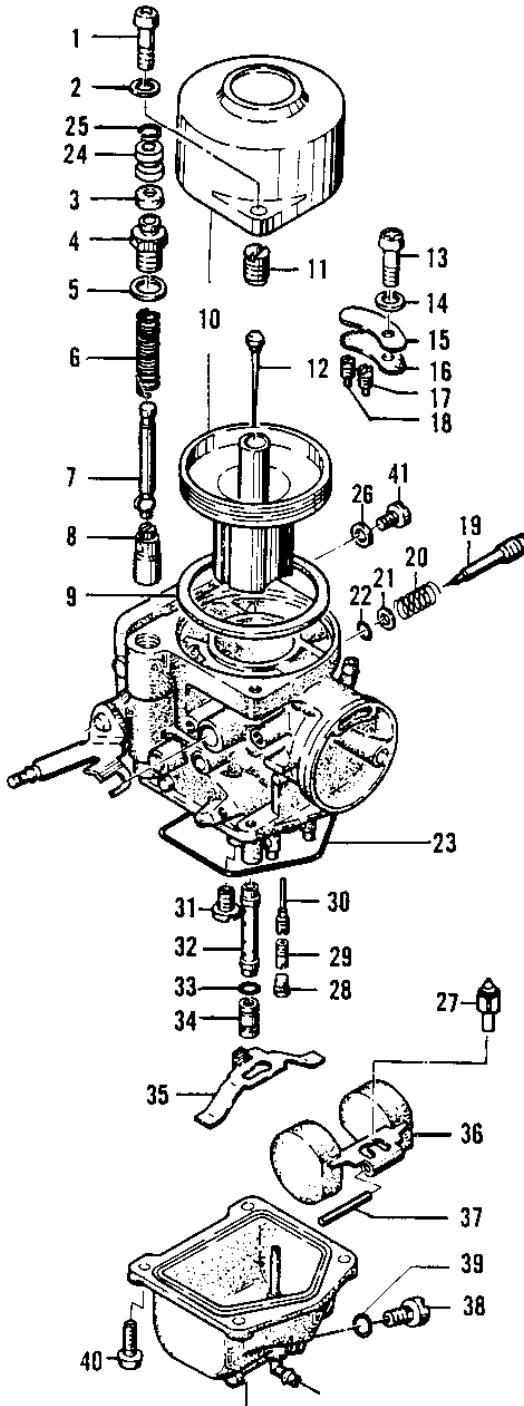

1976 KZ400-D3 PARTS DIAGRAM

CARBURETOR PARTS (KZ400-D3) ('76-'77 KZ

1976 KZ400-D3 PARTS LIST

CARBURETOR PARTS (KZ400-D3) ('76-'77 KZ

ITEM NAME	PART NUMBER	QUANTITY
UNAVAILABLE IN PRICE BOOK (Ref # 1)	214B0516A	1
WASHER SPRING 5MM (Ref # 2)	461F0500	1
CAP,STARTER PLUNGER (Ref # 3)	16036-014	1
CAP,STARTER PLUNGER (Ref # 4)	16012-018	1
WASHER,PLAIN (Ref # 5)	16039-022	1
SPRING,STARTER PLUNG (Ref # 6)	16013-012	1
SPRING,STARTER PLUNGR (Ref # 6)	16013-013	1
SHAFT,STARTER PLUNGR (Ref # 7)	16041-007	1
SHAFT,STARTER PLUNGER (Ref # 7)	16041-018	1
PLUNGER,STARTER (Ref # 8)	16016-015	1
GASKET,VACUUM PISTON (Ref # 9)	16029-008	1
VACUUM PISTN&CAB CAP (Ref # 10)	16059-003	1
HOLDER,JET NEEDLE (Ref # 11)	16018-003	1
JET NEEDLE,303011 (Ref # 12)	16009-069	1
SCREW PAN HEAD 4X6 (Ref # 13)	220B0406	1
WASHER SPRING 4MM (Ref # 14)	461F0400	1
PLATE,AIR JET (Ref # 15)	16055-005	1
GASKET,AIR JET PLATE (Ref # 16)	16029-009	1
AIR JET,#40 (Ref # 17)	16035-007	2
AIR JET,#90 (Ref # 18)	16035-005	1
SCREW,PILOT ADJUST (Ref # 19)	16014-013	1
SPRING,PILOT ADJ SCR (Ref # 20)	16015-007	1
WASHER,PLAIN,3.6MM (Ref # 21)	16039-021	1
"O" RING,PILOT SCREW (Ref # 22)	16038-011	1
"O" RING,FLOAT BALL (Ref # 23)	16019-024	1
COLLAR (Ref # 24)	16073-015	1
CIRCLIP (Ref # 25)	16008-018	1
WASHER,PLAIN,6MM (Ref # 26)	16039-028	1
FLOAT VALVE (Ref # 27)	16030-1007	1