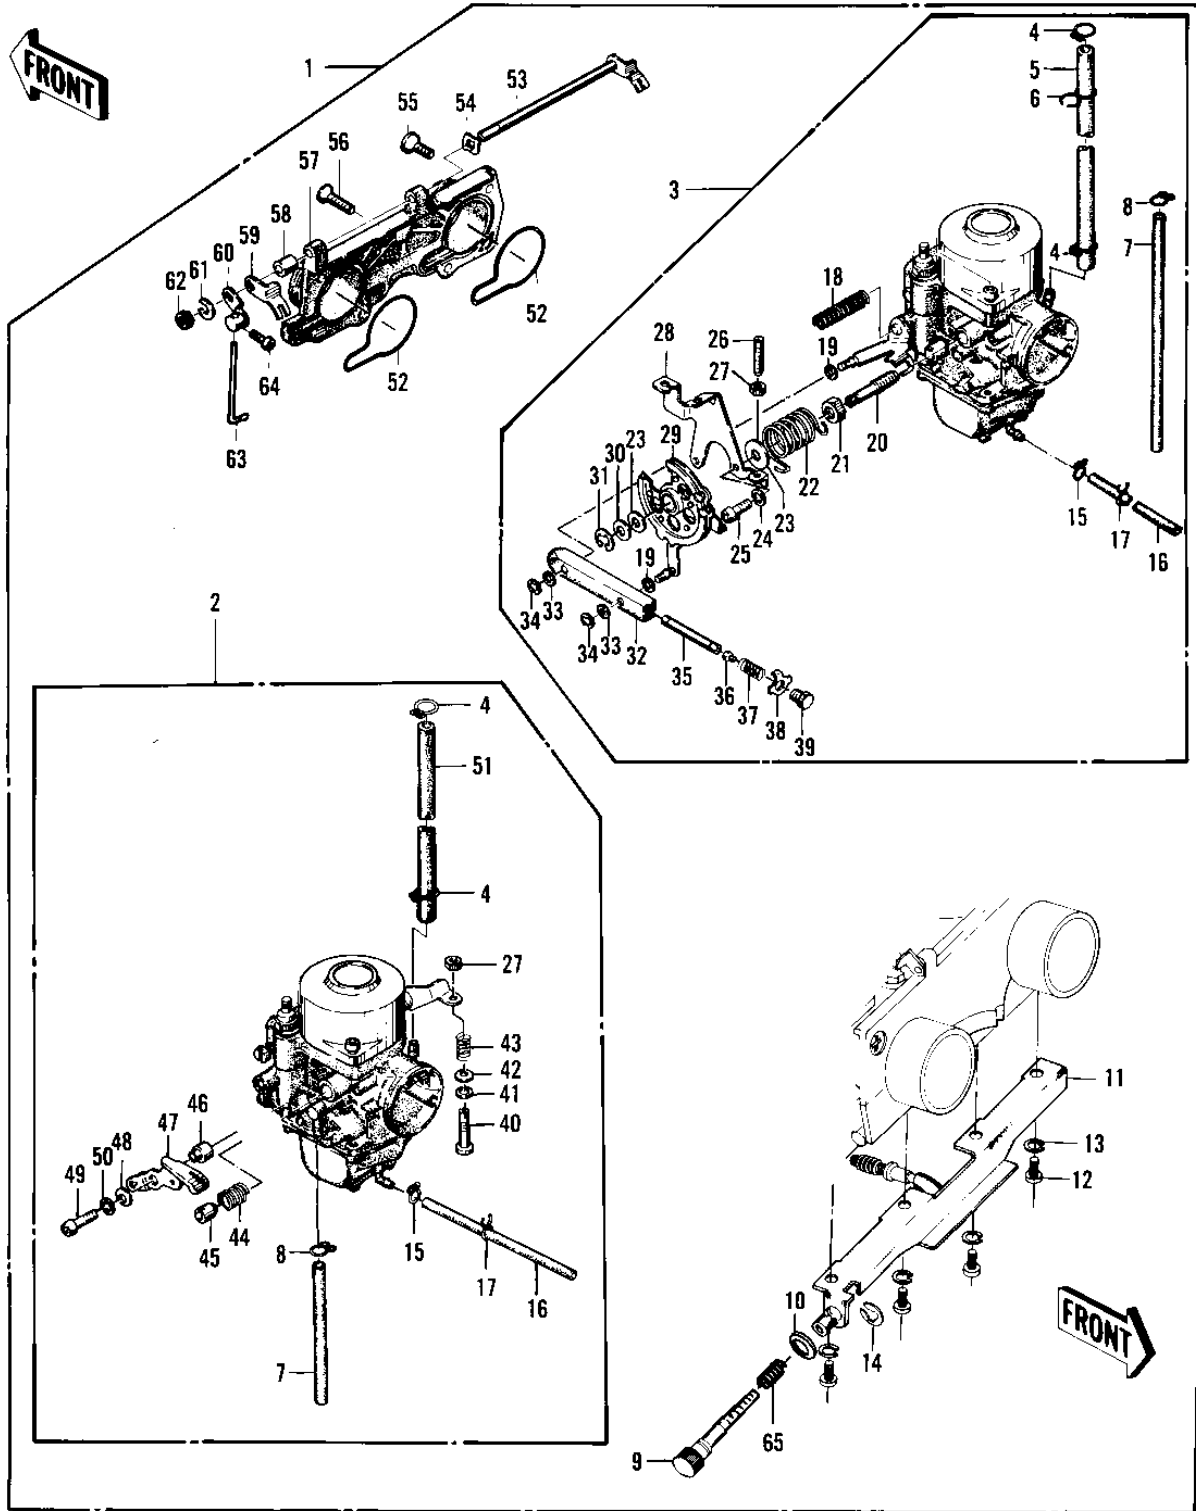

1976 KZ400-D3 PARTS DIAGRAM

CARBURETOR ASSY (KZ400-D3) ('76-'77 KZ4

1976 KZ400-D3 PARTS LIST

CARBURETOR ASSY (KZ400-D3) ('76-'77 KZ4

ITEM NAME	PART NUMBER	QUANTITY
CARBURETOR ASSY (Ref # 1)	16001-275	2
CARBURETOR,R.H (Ref # 2)	16001-282	2
CARBURETOR,L.H (Ref # 3)	16001-283	2
CLAMP,FUEL HOSE (Ref # 4)	92037-1040	1
HOSE,FUEL (Ref # 5)	92059-112	1
CLAMP,FUEL HOSE (Ref # 6)	16044-005	1
HOSE (Ref # 7)	92059-110	1
CLAMP,HOSE (Ref # 8)	16044-004	1
SCREW,THROTTLE STOP (Ref # 9)	16021-024	1
WASHER,PLAIN,7MM (Ref # 10)	16039-029	1
STAY PLATE (Ref # 11)	16065-044	1
SCREW PAN HEAD 4X16 (Ref # 12)	220B0416	1
WASHER SPRING 4MM (Ref # 13)	461F0400	1
CIRCLIP 6MM (Ref # 14)	482J6000	2
CLAMP,TUBE,OVERFLOW (Ref # 15)	92037-1142	1
HOSE,FUEL OVERFLOW (Ref # 16)	92059-111	1
CLAMP,OVERFLOW HOSE (Ref # 17)	16044-002	1
SPRING,THR CABLE PLY (Ref # 18)	16040-013	1
WASHER,WAVE (Ref # 19)	16034-009	1
SCREW,BALANCE ADJUST (Ref # 20)	16041-008	1
NUT,5MM (Ref # 21)	16003-010	1
SPRING,ADJUST (Ref # 22)	16040-011	1
WASHER,PLAIN (Ref # 23)	16039-023	1
WASHER SPRING 5MM (Ref # 24)	461F0500	2
SCREW PAN HEAD 5X10 (Ref # 25)	220B0510	1
SCREW,SLOTTED (Ref # 26)	16046-006	1
NUT,5MM (Ref # 27)	16003-011	1
HOLDER,THR CABL PULY (Ref # 28)	16070-002	1
PULLEY,THROTTLE CABL (Ref # 29)	16074-003	1