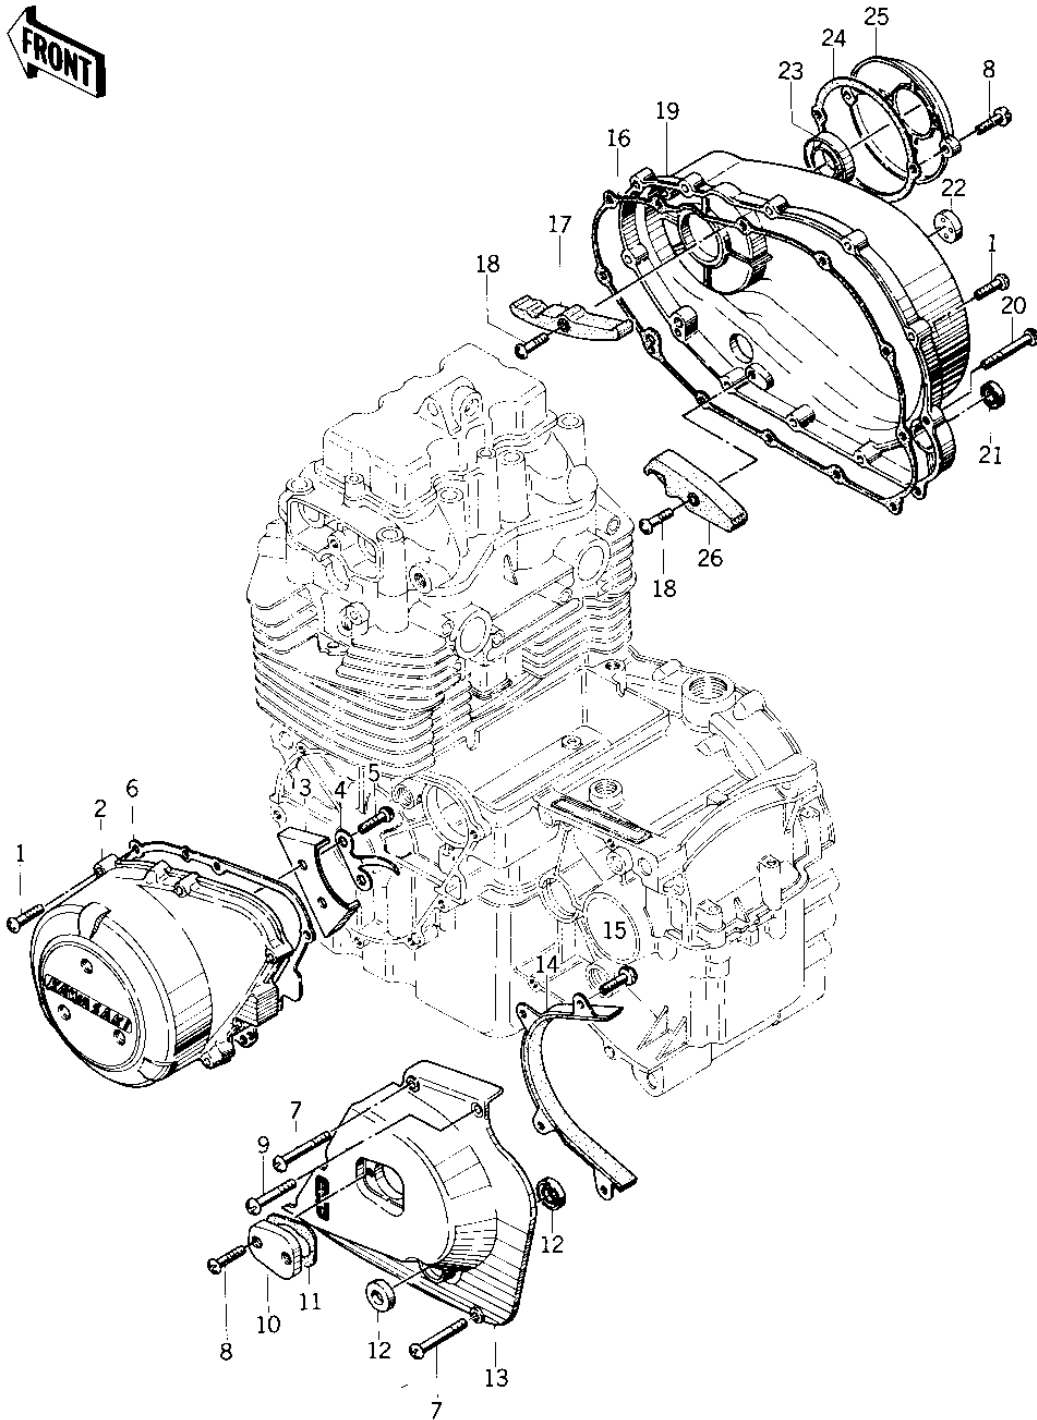

## 1976 KZ400-D3 PARTS DIAGRAM

ENGINE COVERS ('76-'77 KZ400 - D3/D4)

F  
—

1011

## 1976 KZ400-D3 PARTS LIST

ENGINE COVERS ('76 -'77 KZ400 - D3/D4)

ITEM NAME	PART NUMBER	QUANTITY
SCREW PAN HEAD 6X30 (Ref # 1)	220B0630	1
COVER,L.H,ENGINE (Ref # 2)	14031-1007-80	2
SLIPPER (Ref # 3)	12053-007	1
PLATE L.H ENG COVER (Ref # 4)	21057-002	1
SCREW PAN HEAD 5X8 (Ref # 5)	220B0508	1
GASKET,L.H ENG COVER (Ref # 6)	14045-021	1
SCREW PAN HEAD 6X50 (Ref # 7)	220B0650	1
SCREW PAN HEAD 6X18 (Ref # 8)	220B0618	1
SCREW PAN HEAD 6X35 (Ref # 9)	220B0635	1
COVER,CLUTCH ADJUSTNG (Ref # 10)	14028-006-80	1
GASKET,CLUTCH ADJ CAP (Ref # 11)	14049-004	1
OIL SEAL,TB13225.5 (Ref # 12)	92051-005	1
COVER,ENG SPROCKET (Ref # 13)	14026-029-80	1
GUIDE,CHAIN (Ref # 14)	14077-004	1
SCREW PAN HEAD 6X16 (Ref # 15)	220B0616	1
SCREW PAN HEAD 6X12 (Ref # 15)	220B0612	1
GASKET,R.H ENG COVER (Ref # 16)	14046-031	1
GUIDE,PRIMARY CHAIN (Ref # 17)	12053-010	1
SCREW PAN HEAD 6X25 (Ref # 18)	220B0625	1
COVER,R.H ENG,BUFF (Ref # 19)	14032-106-80	1
SCREW PAN HEAD 6X40 (Ref # 20)	220B0640	1
OIL SEAL SB20285 (Ref # 21)	92049-012	1
GAUGE,OIL LEVEL (Ref # 22)	52015-004	1
OIL SEAL,R.H CRNKSFT (Ref # 23)	92050-065	1
GASKET,BREAKER COVER (Ref # 24)	14050-010	1
COVERBRK POINT,BUFF (Ref # 25)	14027-019-80	1
GUIDE,PRIMARY CHAIN (Ref # 26)	12053-011	1