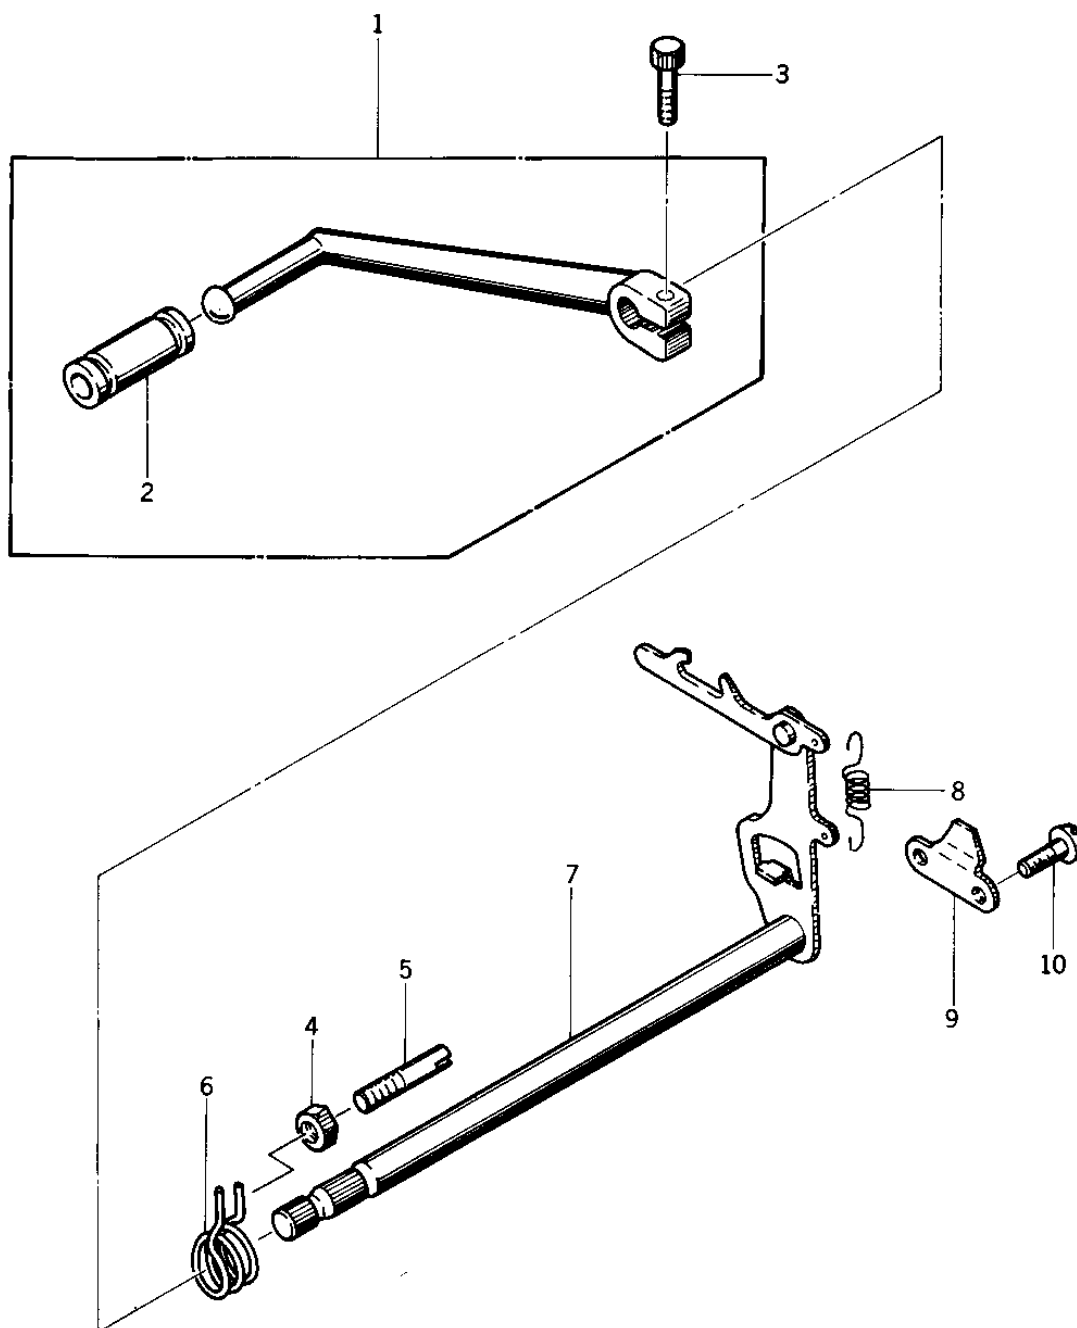

1976 KZ400-D3 PARTS DIAGRAM

GEAR CHANGE MECHANISM ('76 -'77 KZ400 -

F
—

101

1976 KZ400-D3 PARTS LIST

GEAR CHANGE MECHANISM ('76 -'77 KZ400 -

| ITEM NAME | PART NUMBER | QUANTITY |
|---------------------------------|-------------|----------|
| PEDAL ASSY,GEAR SHIFT (Ref # 1) | 13242-017 | 2 |
| RUBBER CHANGE PEDAL (Ref # 2) | 13157-004 | 1 |
| BOLT-UPSET,6X20 (Ref # 3) | 112G0620 | 1 |
| NUT 8MM (Ref # 4) | 312B0800 | 1 |
| PIN CHANGE PEDAL SPRG (Ref # 5) | 92043-057 | 2 |
| SPRING,CHG PEDL RTN (Ref # 6) | 92083-021 | 1 |
| LEVER ASY,GEAR SHIFT (Ref # 7) | 13161-034 | 1 |
| SPRING,CHANGE LEVER (Ref # 8) | 92144-1720 | 1 |
| PLATE,GEAR SHIFT LEV (Ref # 9) | 13169-011 | 1 |
| SCREW PAN HEAD 6X16 (Ref # 10) | 220B0616 | 1 |