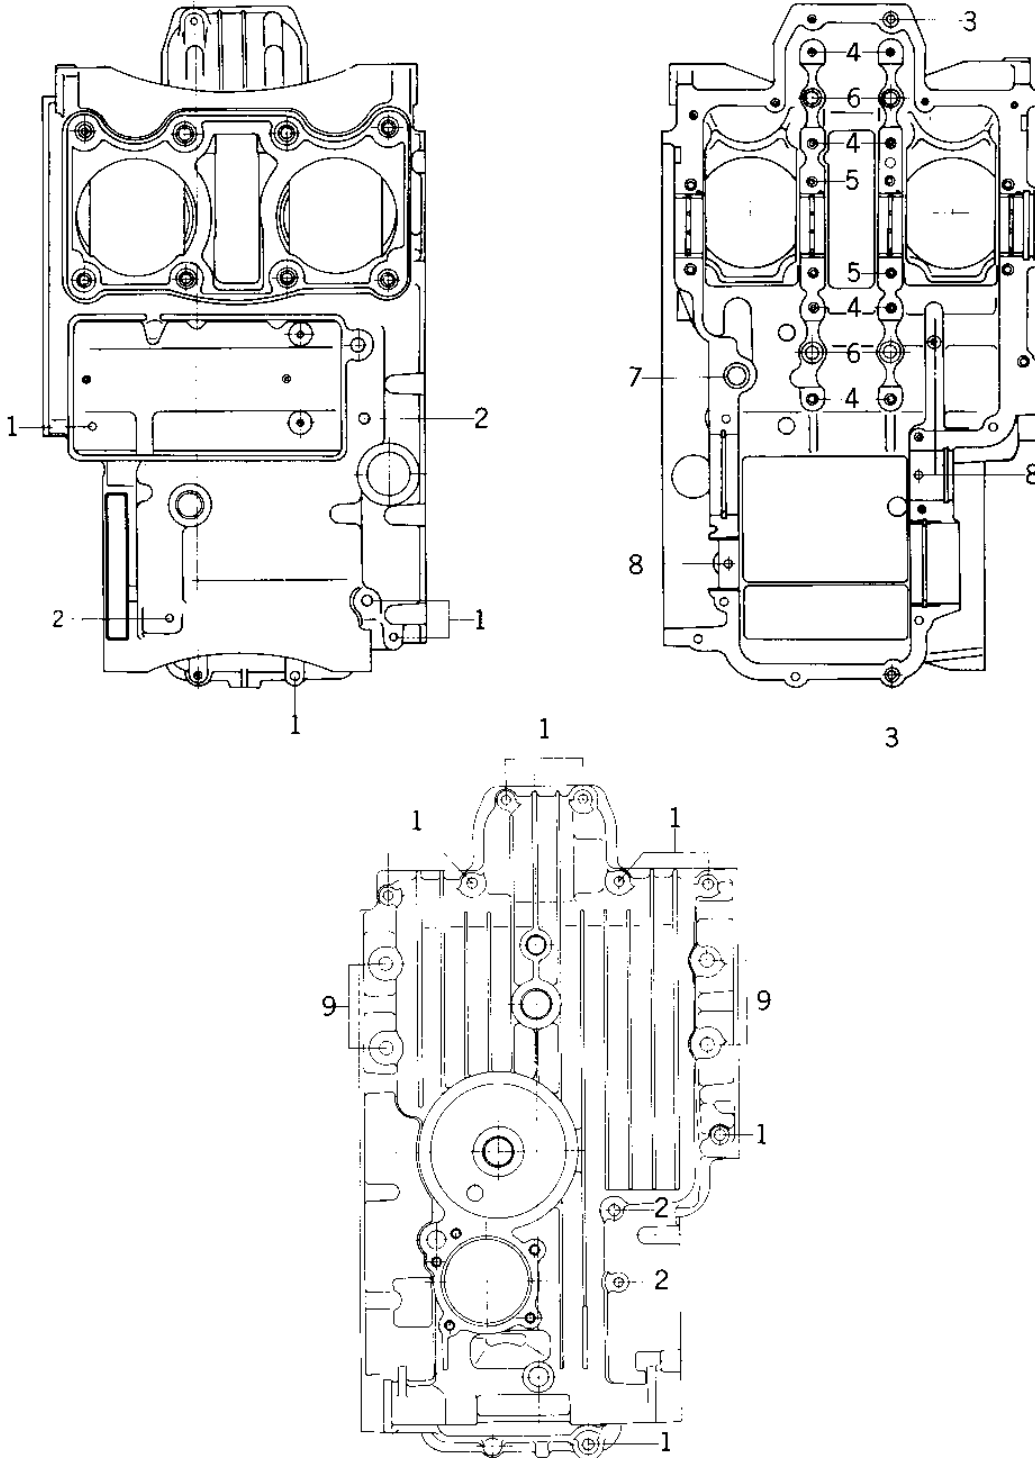

## 1976 KZ400-D3 PARTS DIAGRAM

CRANKCASE BOLT & STUD PATTERN ('76-'77)

## 1976 KZ400-D3 PARTS LIST

CRANKCASE BOLT & STUD PATTERN ('76-'77)

ITEM NAME	PART NUMBER	QUANTITY
BOLT,HEX HEAD,6X54 (Ref # 1)	92003-110	1
BOLT-FLANGED,6X95 (Ref # 2)	130G0695	1
PIN,DOWEL,10X8.2X14 (Ref # 3)	92043-1037	4
.PIN-DOWEL (Ref # 4)	92042-007	1
"O" RING (Ref # 6)	92055-074	1
"O" RING (Ref # 7)	92055-077	1
.PIN DOWEL 6MM (Ref # 8)	92042-016	1
BOLT-FLANGED,8X95 (Ref # 9)	130P0895	1