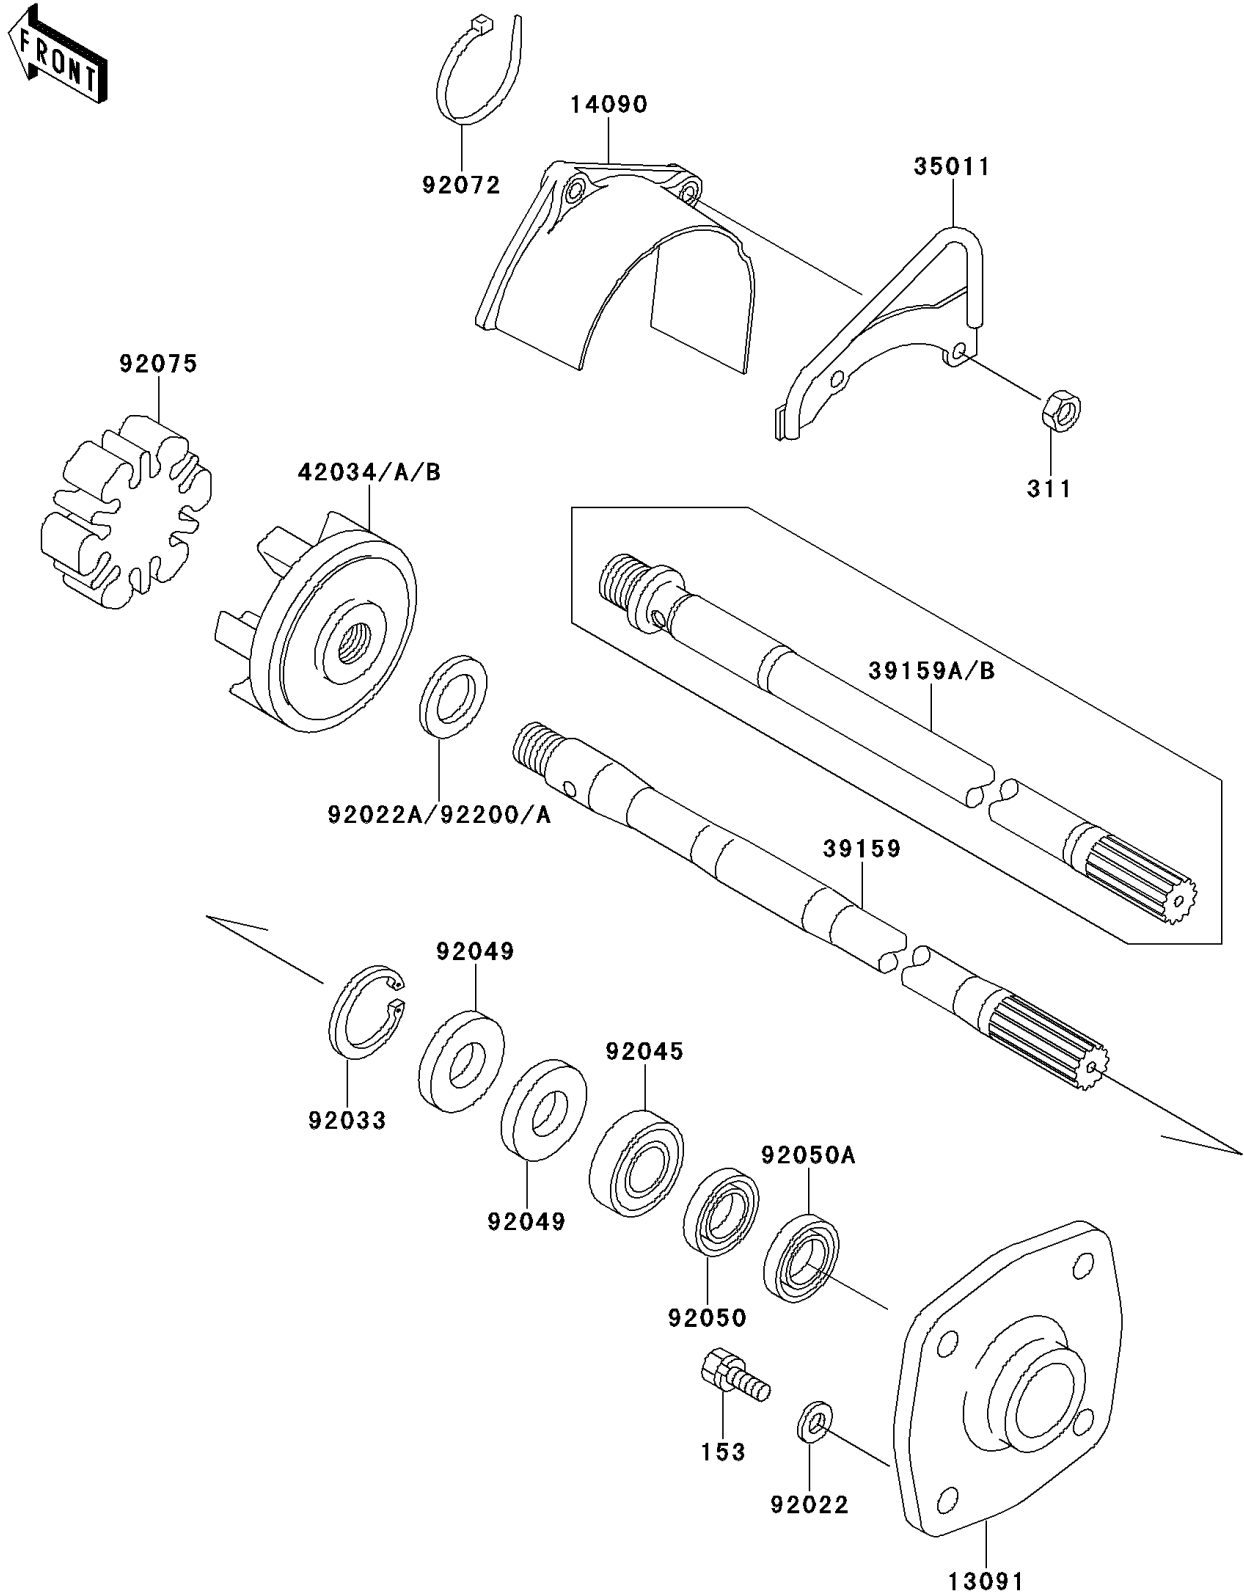

1997 750 SXi (Canada Only) PARTS DIAGRAM

Drive Shaft

E3134

1997 750 SXi (Canada Only) PARTS LIST

Drive Shaft

ITEM NAME	PART NUMBER	QUANTITY
BOLT-WS-SMALL (Ref # 153)	153R0825	4
NUT-HEX,6MM (Ref # 311)	311R0600	2
HOLDER (Ref # 13091)	13091-3730	1
COVER,COUPLING (Ref # 14090)	14090-3761	1
STAY (Ref # 35011)	35011-3704	1
SHAFT-DRIVE (Ref # 39159A)	39159-3723	1
COUPLING (Ref # 42034A)	42034-3707	1
WASHER,8.2X18X1.5 (Ref # 92022)	92022-1964	4
RING-SNAP,42MM (Ref # 92033)	92033-3713	1
BEARING-BALL,60042RD (Ref # 92045)	92045-3705	1
SEAL-OIL,S620426 (Ref # 92049)	92049-3707	2
SEAL-OIL,SCY20368 (Ref # 92050)	92050-502	1
SEAL-OIL,SC20367 (Ref # 92050A)	92050-503	1
BAND (Ref # 92072)	92072-3778	2
DAMPER,COUPLING (Ref # 92075)	92075-520	1
WASHER,20X28X2.0 (Ref # 92200)	92200-3731	1