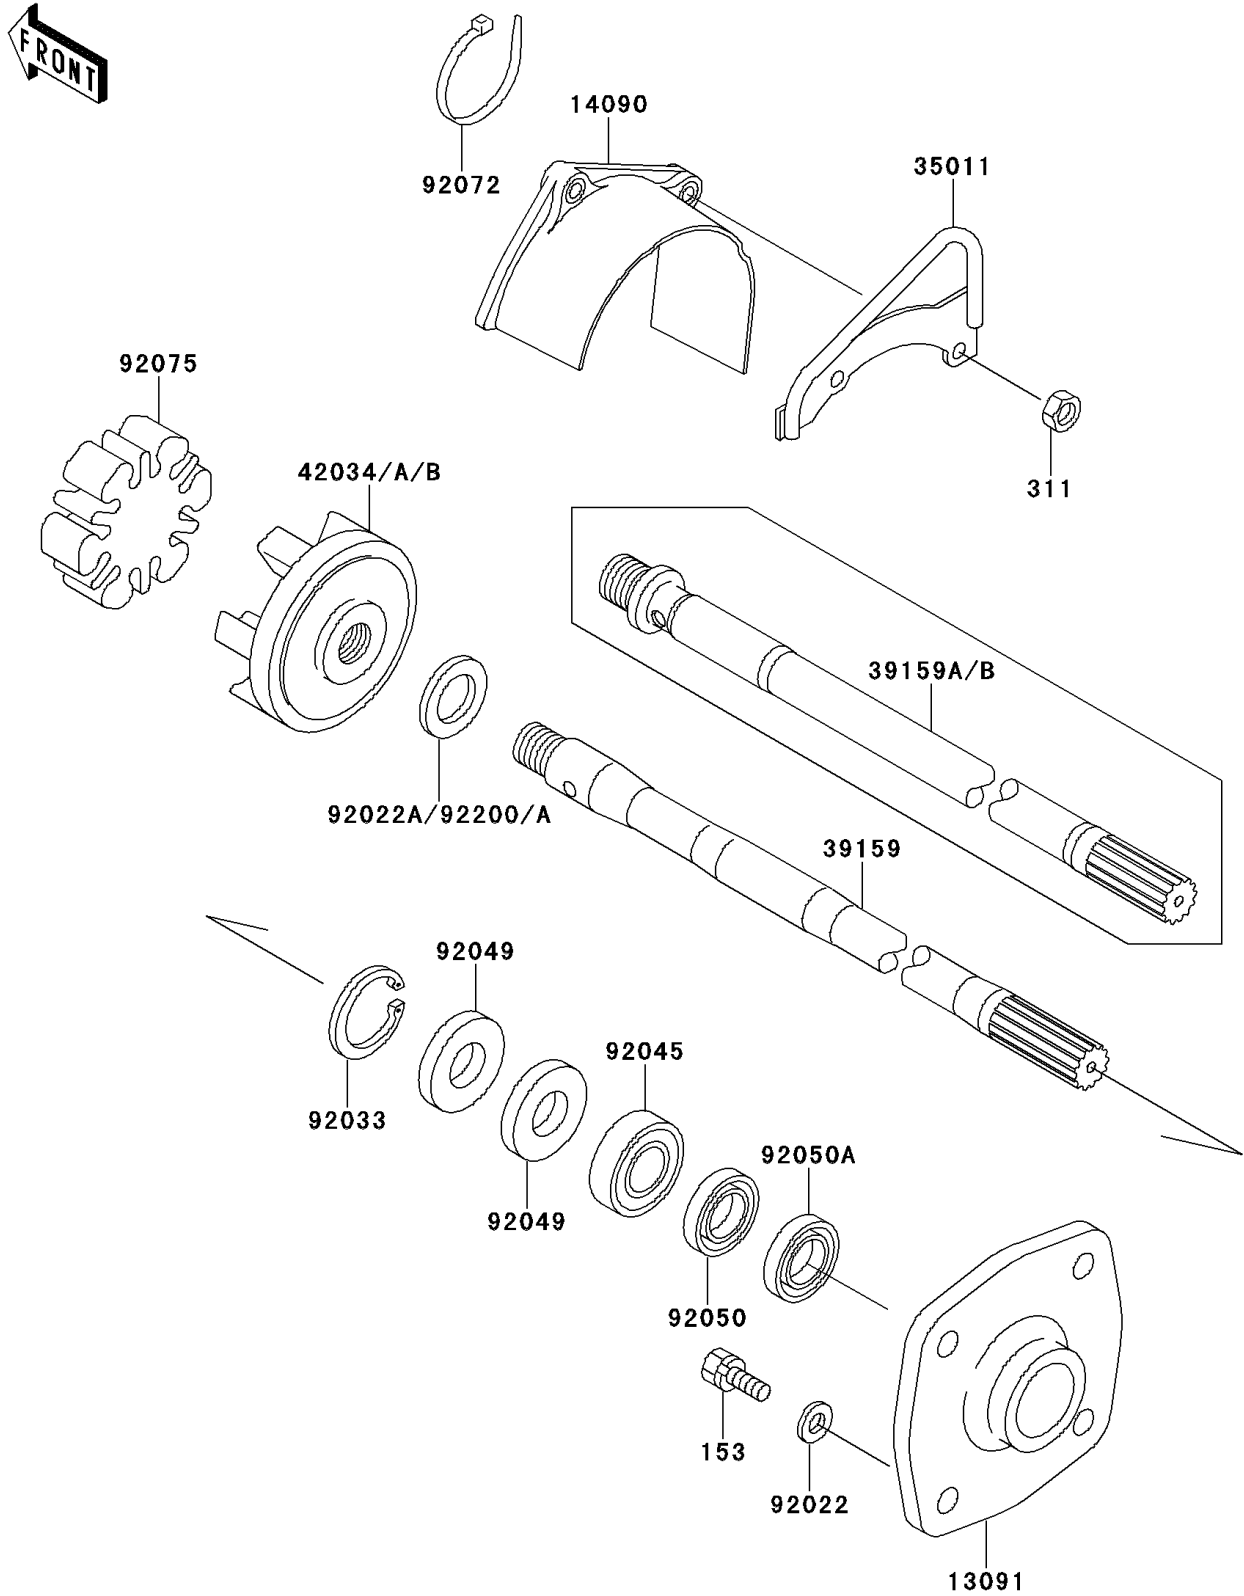

1996 750 SXi PARTS DIAGRAM

Drive Shaft

E3134

1996 750 SXi PARTS LIST

Drive Shaft

ITEM NAME	PART NUMBER	QUANTITY
BOLT-WS-SMALL (Ref # 153)	153R0825	1
NUT-HEX,6MM (Ref # 311)	311R0600	1
HOLDER (Ref # 13091)	13091-3730	1
COVER,COUPLING (Ref # 14090)	14090-3761	1
STAY (Ref # 35011)	35011-3704	1
SHAFT-DRIVE (Ref # 39159A)	39159-3723	1
COUPLING (Ref # 42034A)	42034-3707	1
WASHER,8.2X18X1.5 (Ref # 92022)	92022-1964	1
RING-SNAP,42MM (Ref # 92033)	92033-3713	1
BEARING-BALL,60042RD (Ref # 92045)	92045-3705	1
SEAL-OIL,S620426 (Ref # 92049)	92049-3707	1
SEAL-OIL,SCY20368 (Ref # 92050)	92050-502	1
SEAL-OIL,SC20367 (Ref # 92050A)	92050-503	1
BAND (Ref # 92072)	92072-3778	1
DAMPER,COUPLING (Ref # 92075)	92075-520	1
WASHER,20X28X2.0 (Ref # 92200)	92200-3731	1