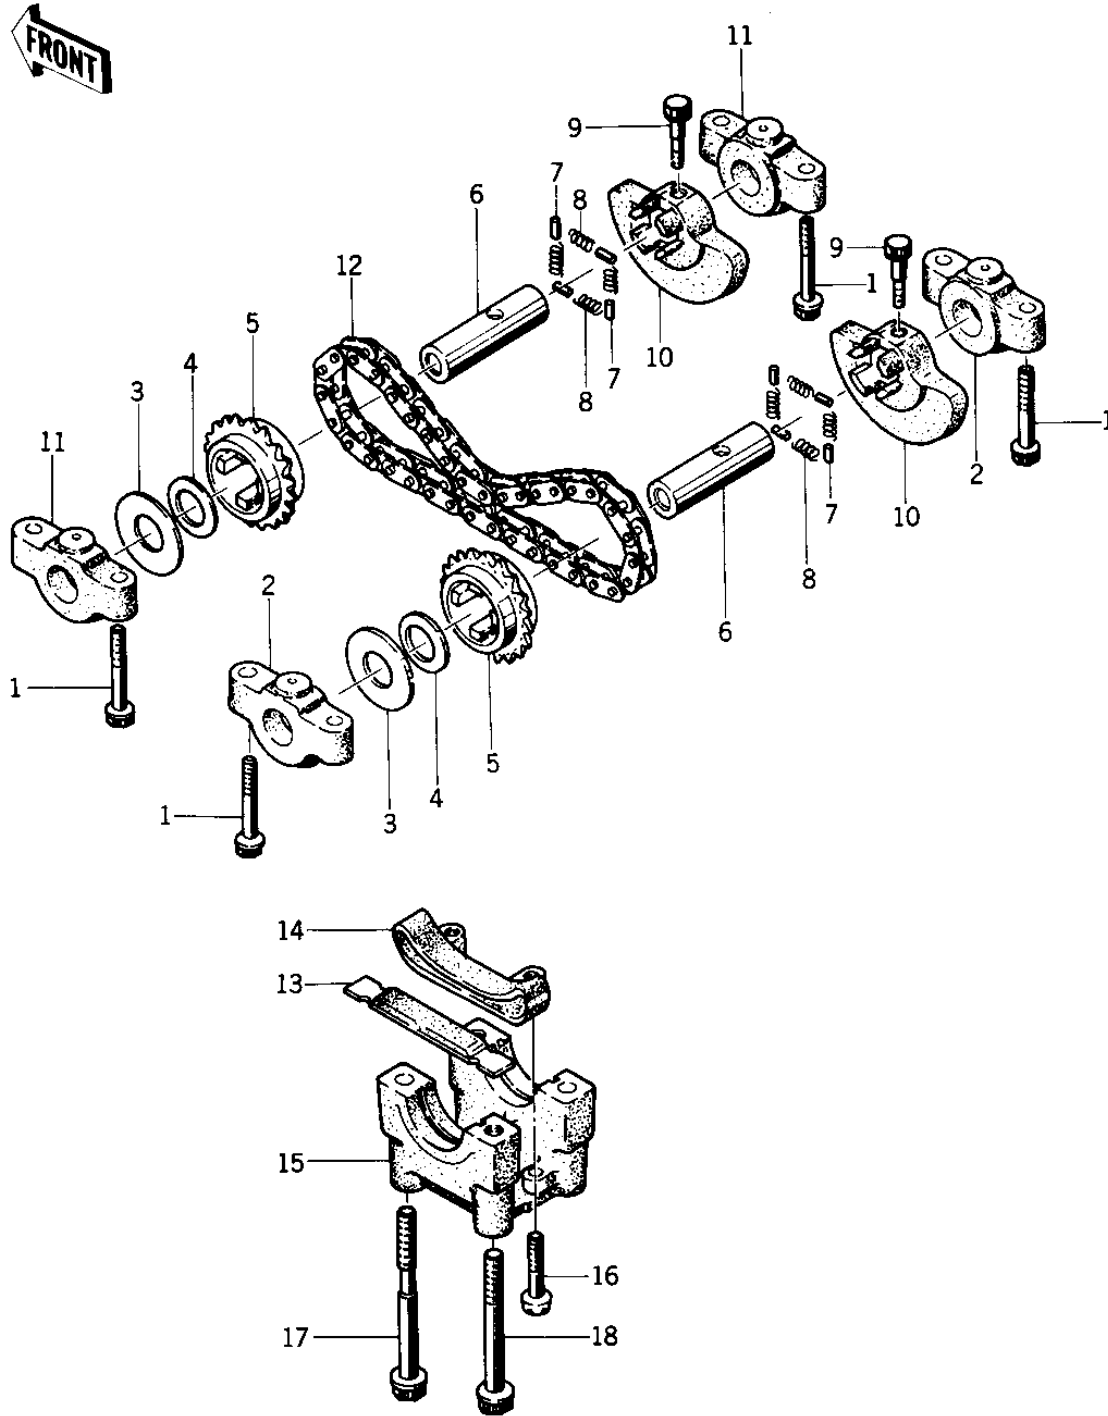

## 1976 KZ400-D3 PARTS DIAGRAM

BALANCER ('76 -'77 KZ400 - D3/D4)

## 1976 KZ400-D3 PARTS LIST

BALANCER ('76 -'77 KZ400 - D3/D4)

ITEM NAME	PART NUMBER	QUANTITY
BOLT,HEX HEAD,6X45 (Ref # 1)	92003-092	1
BOLT,6X43 (Ref # 1)	92002-1881	1
BRACKET B ,BALANCER (Ref # 2)	14081-008	2
WASHER,BALANCER (Ref # 3)	92026-104	1
WASHER,BALANCER (Ref # 4)	92026-131	2
SPROCKET,BALANCER (Ref # 5)	12046-005	1
SHAFT,BALANCER (Ref # 6)	12052-006	1
PIN DOWEL 4X8 (Ref # 7)	610A0408	1
SPRING,BALANCER (Ref # 8)	92081-135	1
BOLT,6X32 (Ref # 9)	92003-229	2
BALANCER (Ref # 10)	13041-004	1
BRACKET A ,BALANCER (Ref # 11)	14081-007	2
CHAIN BALANCER (Ref # 12)	21070-006	1
SLIPPER (Ref # 13)	12053-004	1
GUIDE-CHAIN,BALANCER (Ref # 14)	12053-1051	1
UNAVAILABLE IN PRICE BOOK (Ref # 16)	220B630	1
BOLT (Ref # 17)	92001-1480	1
BOLT,HEX HEAD,8X81 (Ref # 18)	92003-108	1