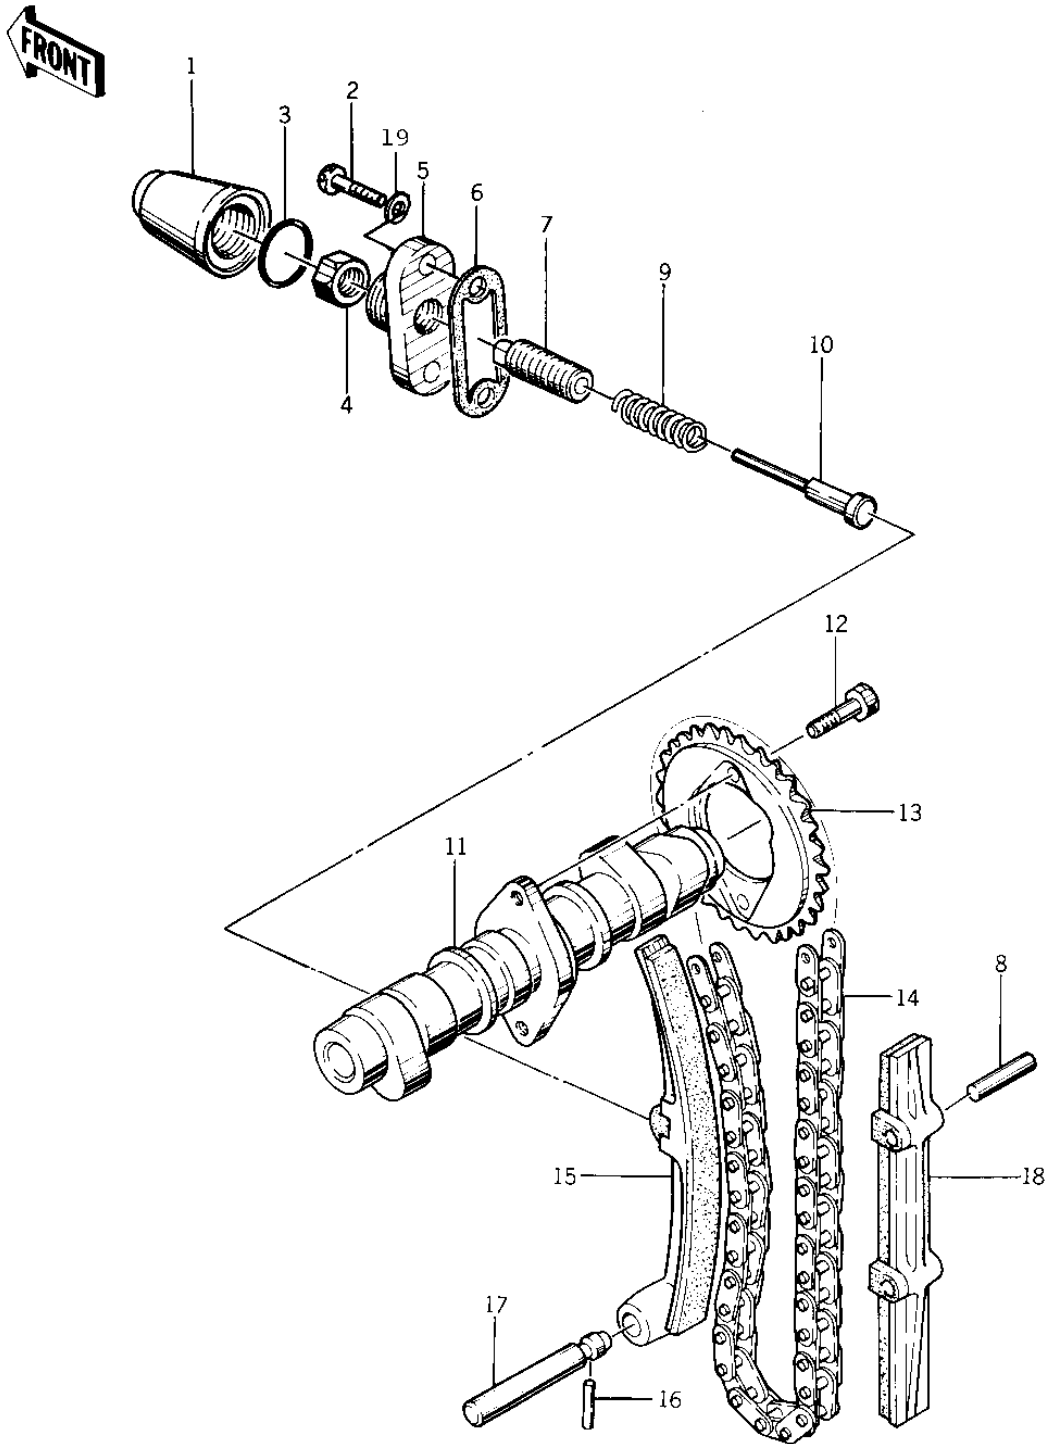

1976 KZ400-D3 PARTS DIAGRAM

CAMSHAFT/CHAIN/TENSIONER ('76-'77 KZ400)

F
—

101

1976 KZ400-D3 PARTS LIST

CAMSHAFT/CHAIN/TENSIONER ('76-'77 KZ400)

ITEM NAME	PART NUMBER	QUANTITY
CAP,CHAIN TENSIONER (Ref # 1)	12064-004	2
BOLT-HEX HEAD,6X16 (Ref # 2)	92001-114	1
"O" RING (Ref # 3)	92055-104	1
NUT,LOCK (Ref # 4)	92016-054	1
HOLDER,CAM CHIN TENS (Ref # 5)	12047-004	1
GASKET,CHAIN TENSIONR (Ref # 6)	11009-1022	1
GUIDE,PUSH ROD (Ref # 7)	92001-1271	2
PIN,DOWEL,5X32 (Ref # 8)	551A0532	1
SPRING,CHAIN TENSINR (Ref # 9)	92081-131	1
ROD,PUSH (Ref # 10)	12054-002	1
SHAFT,CAM (Ref # 11)	12044-009	1
BOLT,SPROCKET FITTING (Ref # 12)	92003-208	2
SPROCKET,CAM (Ref # 13)	12046-004	1
CHAIN CAM (Ref # 14)	21070-004	1
GUIDE,CAM CHAIN (Ref # 15)	12053-002	1
PIN,DOWEL,4X25 (Ref # 16)	551A0425	1
SHAFT,CHAIN GUIDE (Ref # 17)	12065-001	1
GUIDE,CHAIN,REAR (Ref # 18)	12053-1042	1
WASHER PLAIN 6MM (Ref # 19)	410B0600	1