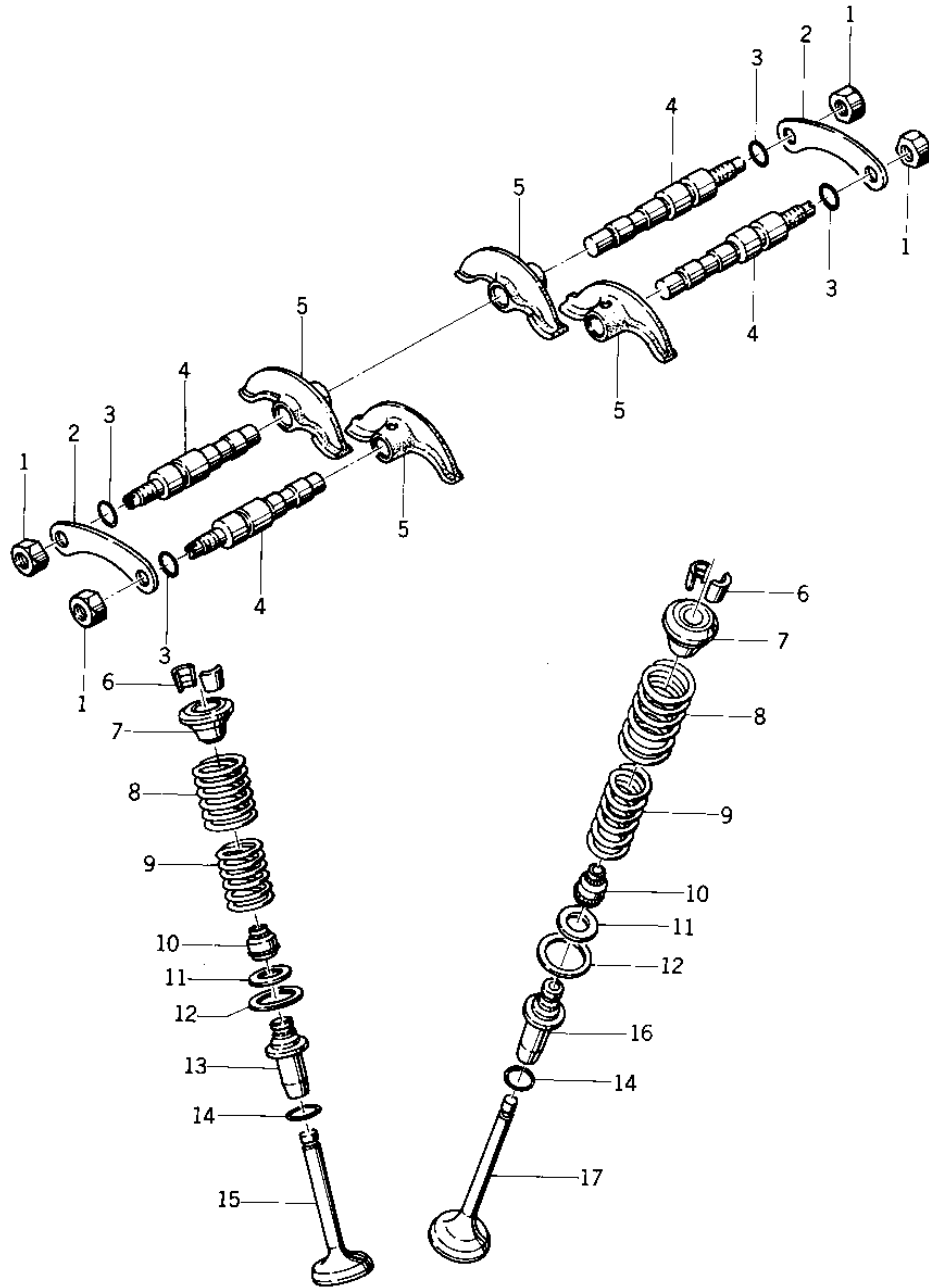

1976 KZ400-D3 PARTS DIAGRAM

ROCKER ARMS/VALVES ('76-'77 KZ400-D3/

F
—

*11

101

1976 KZ400-D3 PARTS LIST

ROCKER ARMS/VALVES ('76-'77 KZ400-D3/

ITEM NAME	PART NUMBER	QUANTITY
NUT,8M/M (Ref # 1)	314G0800	2
WASHER,LOCK (Ref # 2)	92088-022	1
"O" RING (Ref # 3)	92055-098	1
SHAFT,ROCKER (Ref # 4)	12020-003	1
ARM,ROCKER (Ref # 5)	12016-011	1
COLLAR,VALUE SPRING (Ref # 6)	12011-002	1
SPLIT KEEPER (Ref # 6)	12011-004	1
RETAINER,VALVE SPRING (Ref # 7)	12009-006	1
SPRING,OUTER VALVE (Ref # 8)	12007-013	1
SPRING,INNER VALVE (Ref # 9)	12007-014	1
OIL SEAL,RV37129.5 (Ref # 10)	92049-016	1
SEAT,VLV INNER SPRING (Ref # 11)	12010-006	1
SEAT,VLV OUTER SPRING (Ref # 12)	12010-005	1
GUIDE,EXHAUST VALVE (Ref # 13)	49002-1010	3
"O" RING,VALVE GUIDE (Ref # 14)	92055-065	1
VALVE,EXHAUST (Ref # 15)	12005-006	1
VALVE,EXHAUST (Ref # 15)	12005-012	1
GUIDE,INLET VALVE (Ref # 16)	12013-003	2
VALVE,INLET (Ref # 17)	12004-013	1
VALVE,INLET (Ref # 17)	12004-019	2