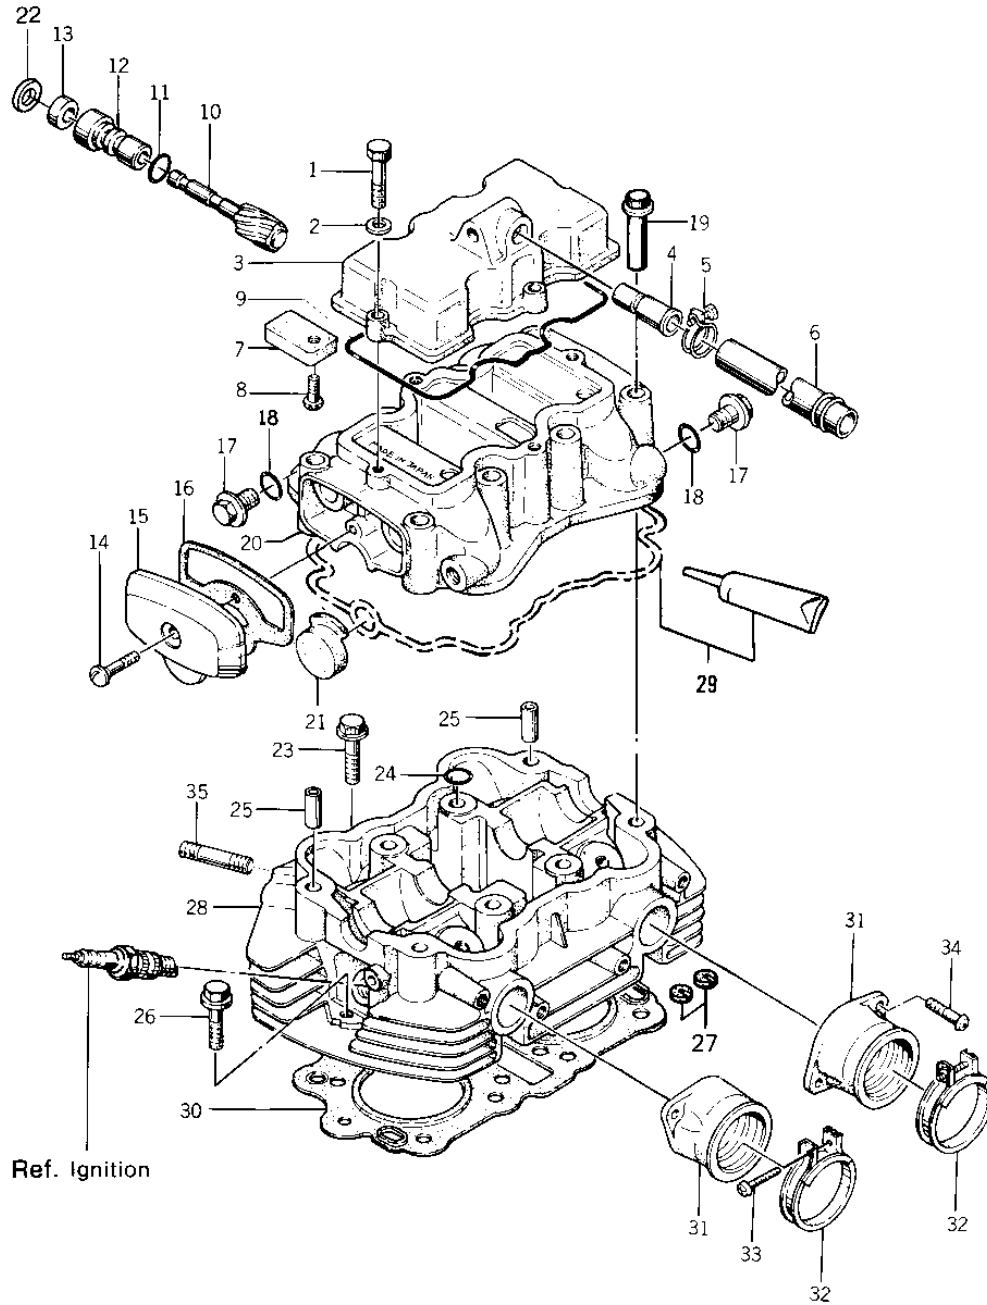

1976 KZ400-D3 PARTS DIAGRAM

CYLINDER HEAD/COVERS ('76-'77 KZ400 - D)

1976 KZ400-D3 PARTS LIST

CYLINDER HEAD/COVERS ('76 -'77 KZ400 - D

ITEM NAME	PART NUMBER	QUANTITY
BOLT HEX HEAD 8X28 (Ref # 1)	114G0828	1
WASHER PLAIN 8MM (Ref # 2)	410B0800	1
COVER,BREATHER (Ref # 3)	14070-005	1
BREATHER JOINT (Ref # 4)	14067-006	1
CLAMP,BREATHER HOSE (Ref # 5)	92037-123	1
CLAMP,BREATHER HOSE (Ref # 5)	92037-192	1
HOSE,BREATHER (Ref # 6)	92059-125	1
PLATE,BREATHER (Ref # 7)	14068-006	1
"O" RING,BREATHER COV (Ref # 9)	92055-064	1
GEAR,TACHOMETER (Ref # 10)	13223-009	1
RING-O,10MM (Ref # 11)	92055-1149	1
GUIDE,TACHOMETER GEAR (Ref # 12)	92087-011	1
OIL SEAL (Ref # 13)	92050-075	1
SCREW OVL CNTSK 6X25 (Ref # 14)	222E0625	1
CAP,CYL HEAD COVER (Ref # 15)	11027-003	1
GASKET,CYL HEAD COVER (Ref # 16)	11023-007	1
PLUG (Ref # 17)	92066-066	1
RING-O (Ref # 18)	92055-1146	1
NUT,CYLINDER HEAD (Ref # 19)	92015-071	1
COVER,CYLINDER HEAD (Ref # 20)	11022-013-2H	2
CAP,CLY HEAD COVER (Ref # 21)	92073-035	1
GASKET,TACHO GEAR (Ref # 22)	92065-104	1
BOLT, HEX HEAD, 6X34 (Ref # 23)	92003-159	1
"O" RING,HD COV BOLT (Ref # 24)	92055-067	1
PIN,DOWEL,12MM (Ref # 25)	92042-031	1
BOLT, HEX HEAD, 8X34 (Ref # 26)	92003-153	1
DAMPER RUBBER,CYL HD (Ref # 27)	92075-255	1
CYLINDER HEAD,BARREL (Ref # 28)	11002-018-2H	1
CLEAR SILICONE (Ref # 29)	K61079-007	1

1976 KZ400-D3 PARTS LIST

CYLINDER HEAD/COVERS ('76 -'77 KZ400 - D

ITEM NAME	PART NUMBER	QUANTITY
GASKET,CYLINDER HEAD (Ref # 30)	11004-1003	1
DUCT,ENGINE INTAKE (Ref # 31)	16065-037	1
DUCT,ENGINE INTAKE (Ref # 31)	16065-048	1
CLAMP,57MM,BLACK (Ref # 32)	92037-1452	1
CLAMP,CARBURETOR (Ref # 32)	92037-1021	1
SCREW-PAN-CROS (Ref # 33)	220B0535	1
SCREW-PAN-CROS,5X25 (Ref # 33)	220B0525	1
SCREW PAN HEAD 6X18 (Ref # 34)	220B0618	1
STUD,6X46 (Ref # 35)	92004-049	1