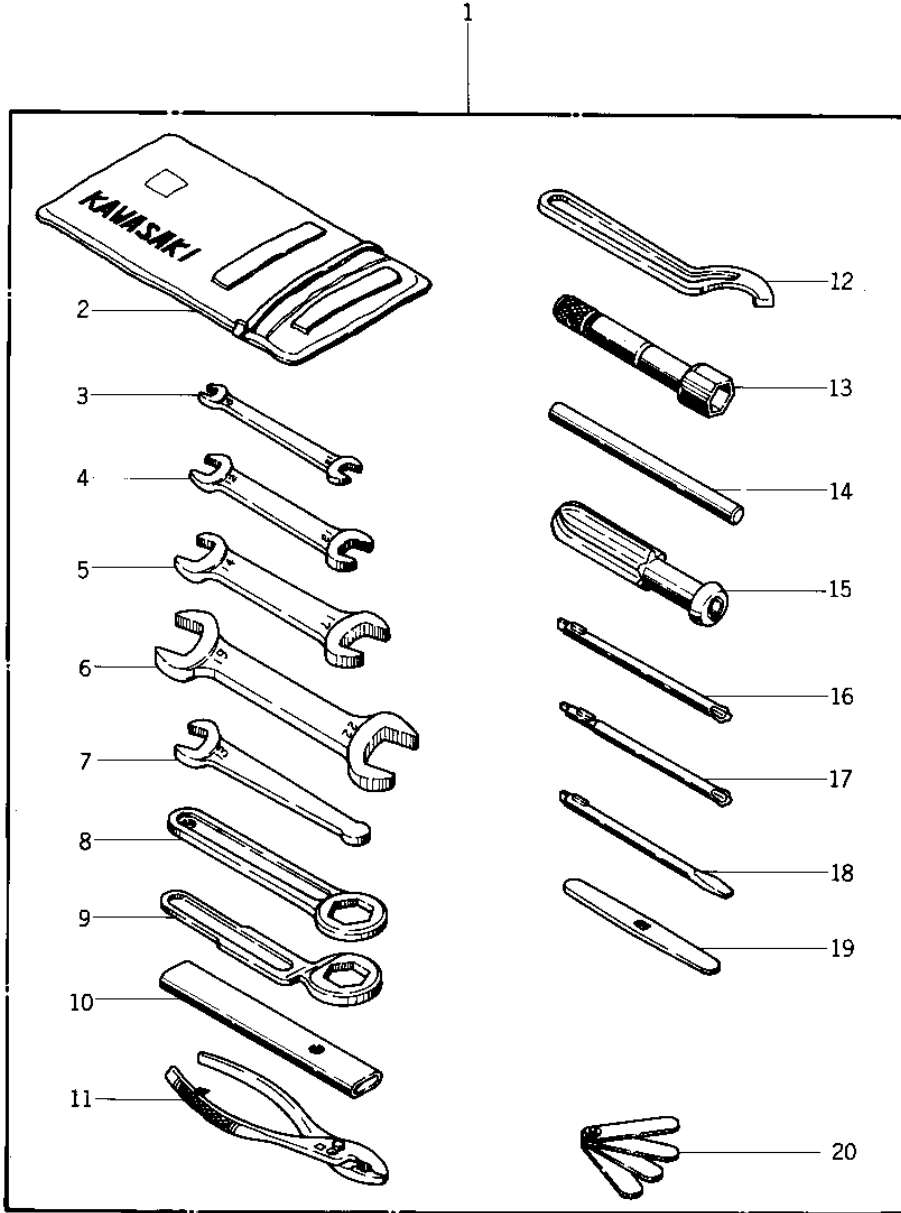

1975 KZ400-D PARTS DIAGRAM

OWNER TOOLS ('74 -'75 KZ400/KZ400D)

1975 KZ400-D PARTS LIST

OWNER TOOLS ('74 -'75 KZ400/KZ400D)

ITEM NAME	PART NUMBER	QUANTITY
*** N.L.A.*** (Canada) (Ref # 1)	56007-045	1
BAG,TOOL (Ref # 2)	56008-009	1
WRENCH,OPEN,8X10 (Ref # 3)	92126-001	1
WRENCH,OPEN END,12X13 (Ref # 4)	92126-002	1
TOOL-WRENCH,OPEN END, (Ref # 5)	92110-1153	1
92110-1010 (Canada) (Ref # 6)	92126-007	1
*** N.L.A.*** (Canada) (Ref # 7)	92126-009	1
TOOL-WRENCH,BOX END,2 (Ref # 8)	92110-1147	1
WRENCH,BOX,32MM (Ref # 9)	92108-010	1
WRENCH,BOX,32MM (Ref # 10)	92111-004	1
PLIERS,160MM (Ref # 11)	92112-003	1
92110-1035 (Canada) (Ref # 12)	92108-007	1
WRENCH,SPARK PLUG (Ref # 13)	92110-018	1
BAR,SPARK PLUG WRENCH (Ref # 14)	92111-005	1
92106-1001 (Canada) (Ref # 15)	92106-004	1
TOOL-DRIVER (Ref # 16)	92107-1052	1
92107-1002 (Canada) (Ref # 17)	92107-008	1
92107-1052 (Canada) (Ref # 18)	92107-007	1
LEVER,SCREW DRIVER (Ref # 19)	92111-006	1
GAUGE,THICKNESS (Ref # 20)	92128-002	1