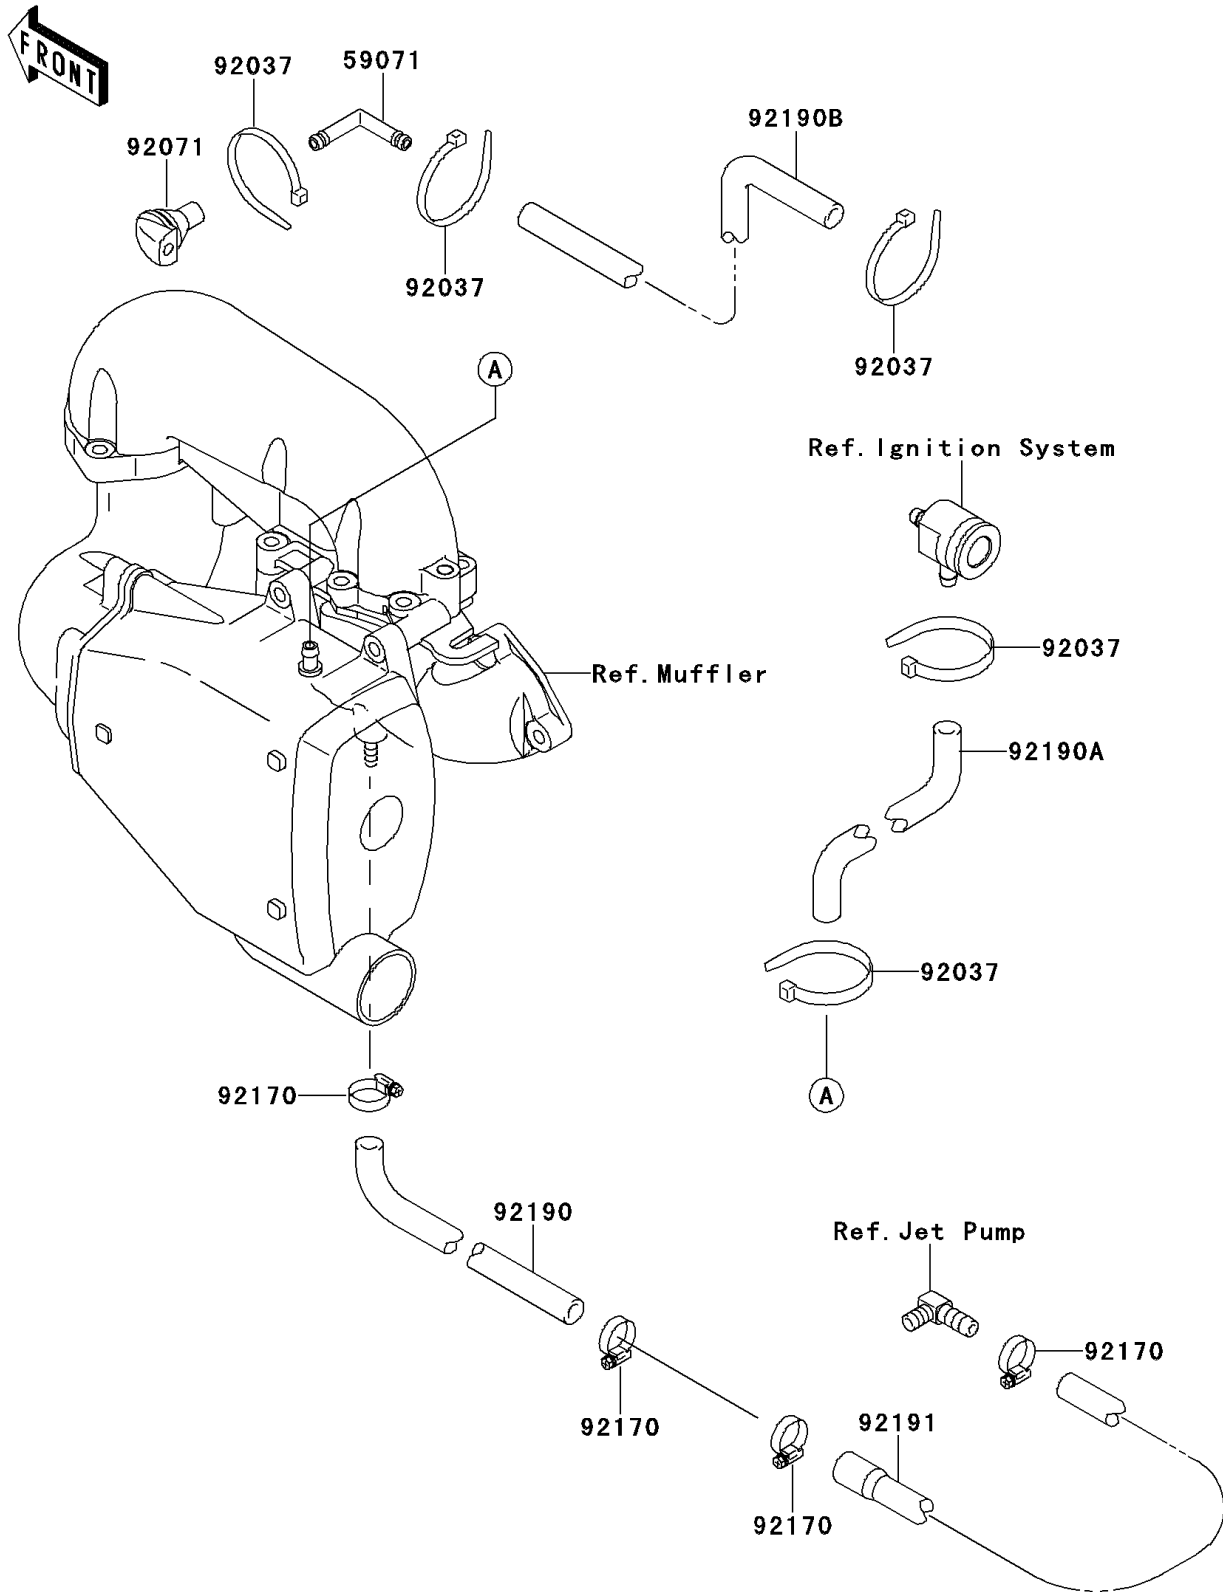

1996 750 SXi PARTS DIAGRAM

Cooling

E3035

1996 750 SXi PARTS LIST

Cooling

ITEM NAME	PART NUMBER	QUANTITY
JOINT (Ref # 59071)	59071-3736	1
CLAMP (Ref # 92037)	92037-1173	5
GROMMET (Ref # 92071)	92071-3799	1
CLAMP (Ref # 92170)	92170-3718	4
TUBE,9X16X450 (Ref # 92190)	92190-3914	1
TUBE (Ref # 92190A)	92190-3990	1
TUBE (Ref # 92190B)	92190-3991	1
TUBE,PUMP-HULL (Ref # 92191)	92191-3722	1