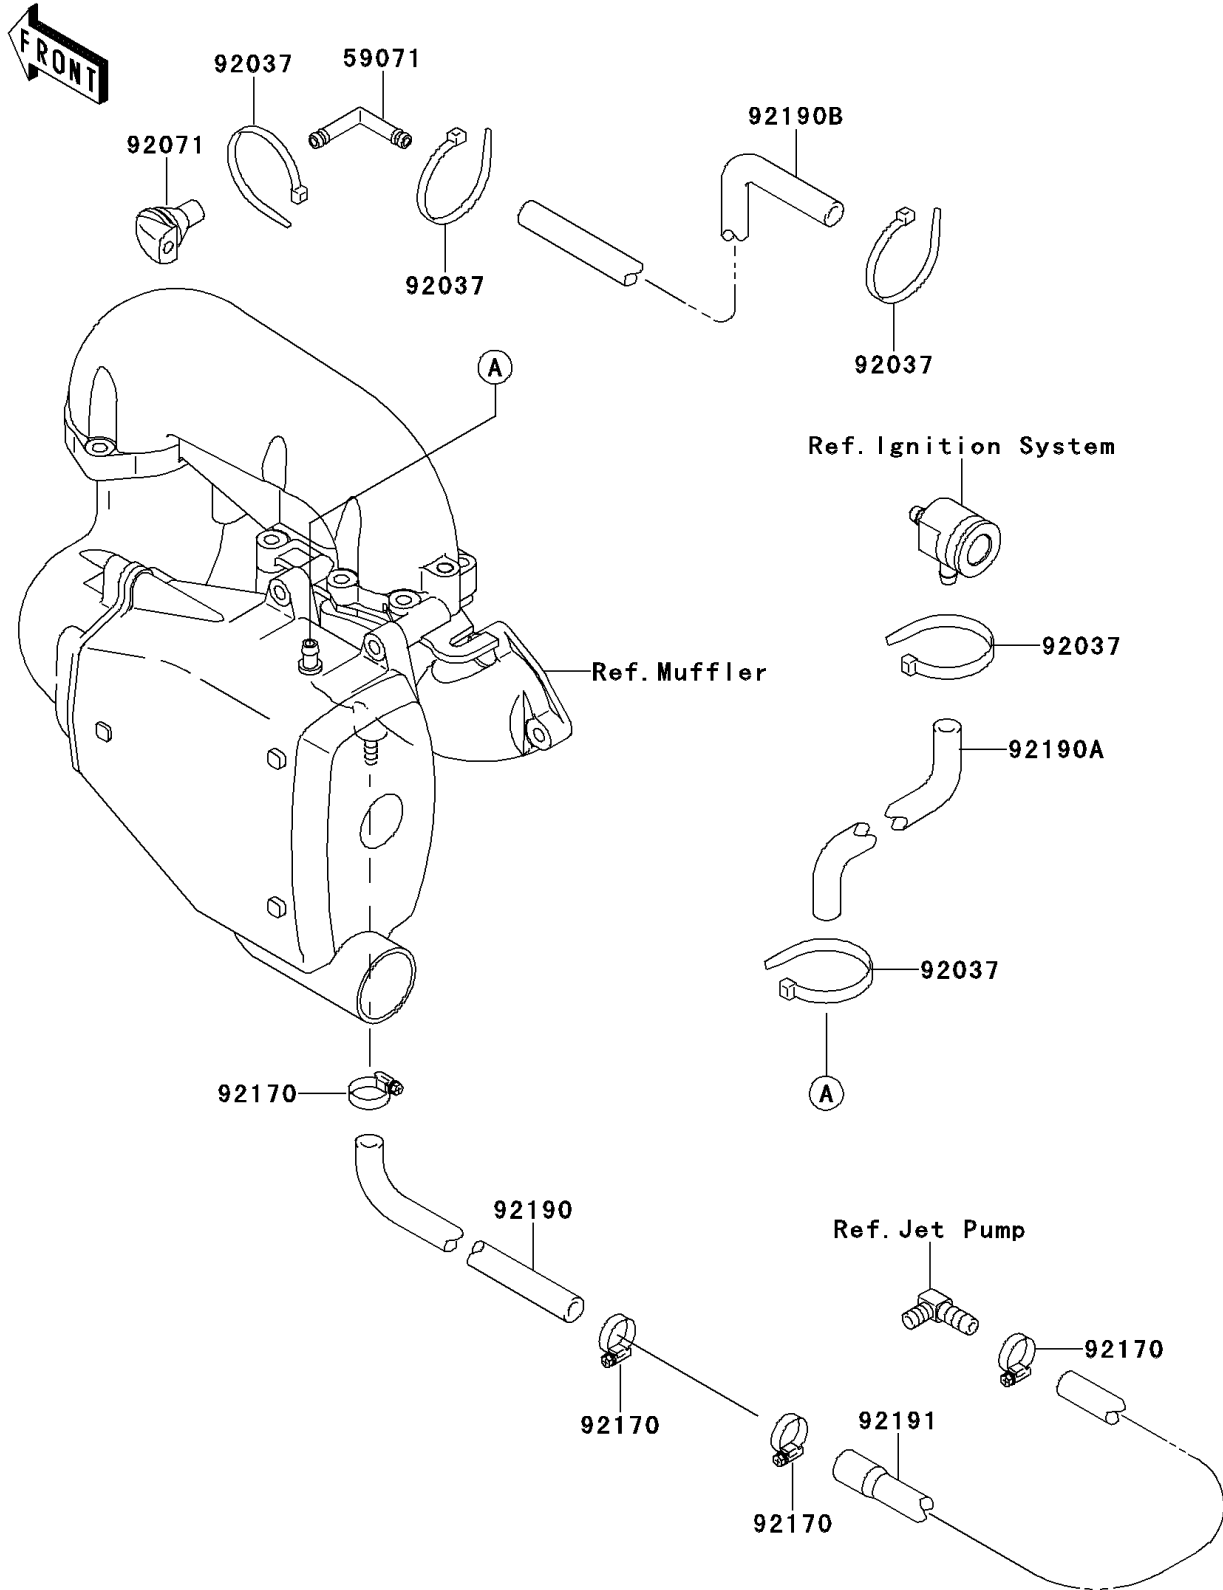

1996 750 SXi PARTS DIAGRAM

Cooling

E3035

1996 750 SXi PARTS LIST

Cooling

ITEM NAME	PART NUMBER	QUANTITY
JOINT (Ref # 59071)	59071-3736	1
CLAMP (Ref # 92037)	92037-1173	1
GROMMET (Ref # 92071)	92071-3799	1
CLAMP (Ref # 92170)	92170-3718	1
TUBE,9X16X450 (Ref # 92190)	92190-3914	1
TUBE (Ref # 92190A)	92190-3990	1
TUBE (Ref # 92190B)	92190-3991	1
TUBE,PUMP-HULL (Ref # 92191)	92191-3722	1