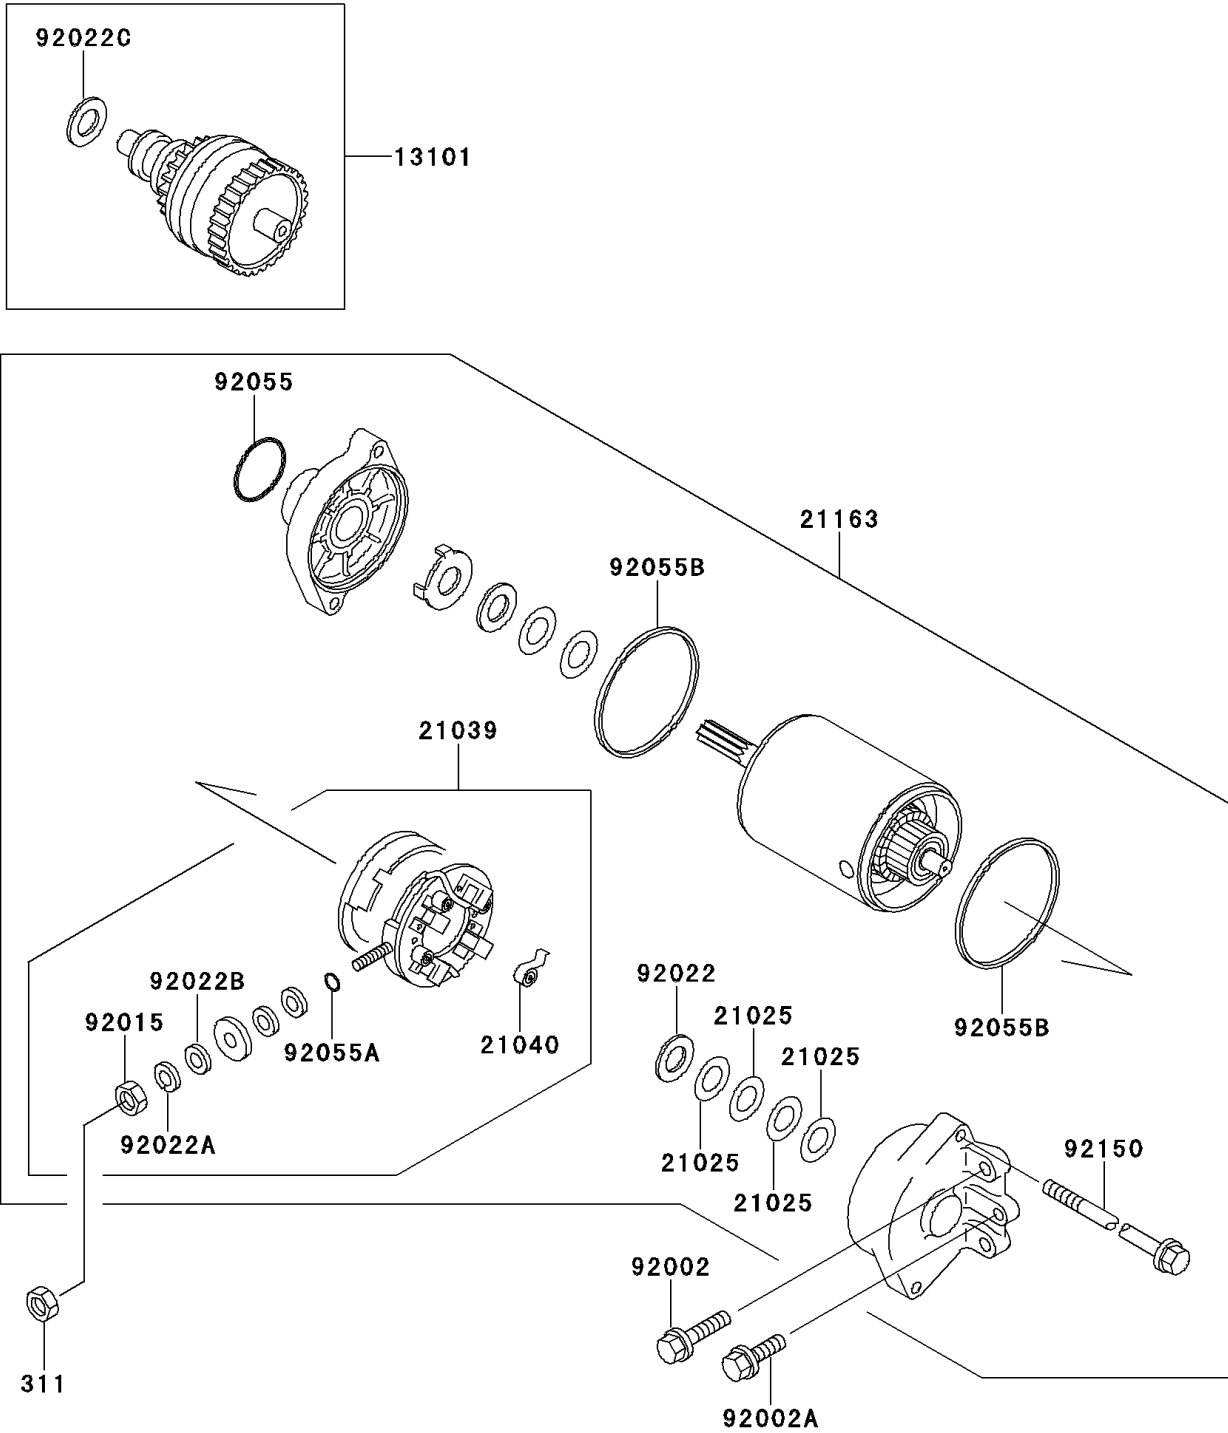

1997 750 SXi (Canada Only) PARTS DIAGRAM

Starter Motor

E1840

1997 750 SXi (Canada Only) PARTS LIST

Starter Motor

ITEM NAME	PART NUMBER	QUANTITY
NUT-HEX,6MM (Ref # 311)	311R0600	1
GEAR-ASSY (Ref # 13101)	13101-3708	1
WASHER,9.1X18X0.2 (Ref # 21025)	21025-011	4
BRUSH,CARBON (Ref # 21039)	21039-3703	1
SPRING-BRUSH (Ref # 21040)	21040-1055	4
STARTER-ELECTRIC (Ref # 21163)	21163-3709	1
BOLT,6X25 (Ref # 92002)	92002-3714	2
BOLT,6X12 (Ref # 92002A)	92002-3763	1
NUT,6MM (Ref # 92015)	92015-3710	1
WASHER,9.1X18X0.8 (Ref # 92022)	92022-1132	1
WASHER,6MM (Ref # 92022A)	92022-3711	1
WASHER,6MM (Ref # 92022B)	92022-3713	1
WASHER,12X24X1.0 (Ref # 92022C)	92022-3731	1
RING-O (Ref # 92055)	92055-1276	1
RING-O,4.5X2.0 (Ref # 92055A)	92055-1370	1
RING-O,STARTER MOTOR (Ref # 92055B)	92055-1381	2
BOLT (Ref # 92150)	92150-3772	2