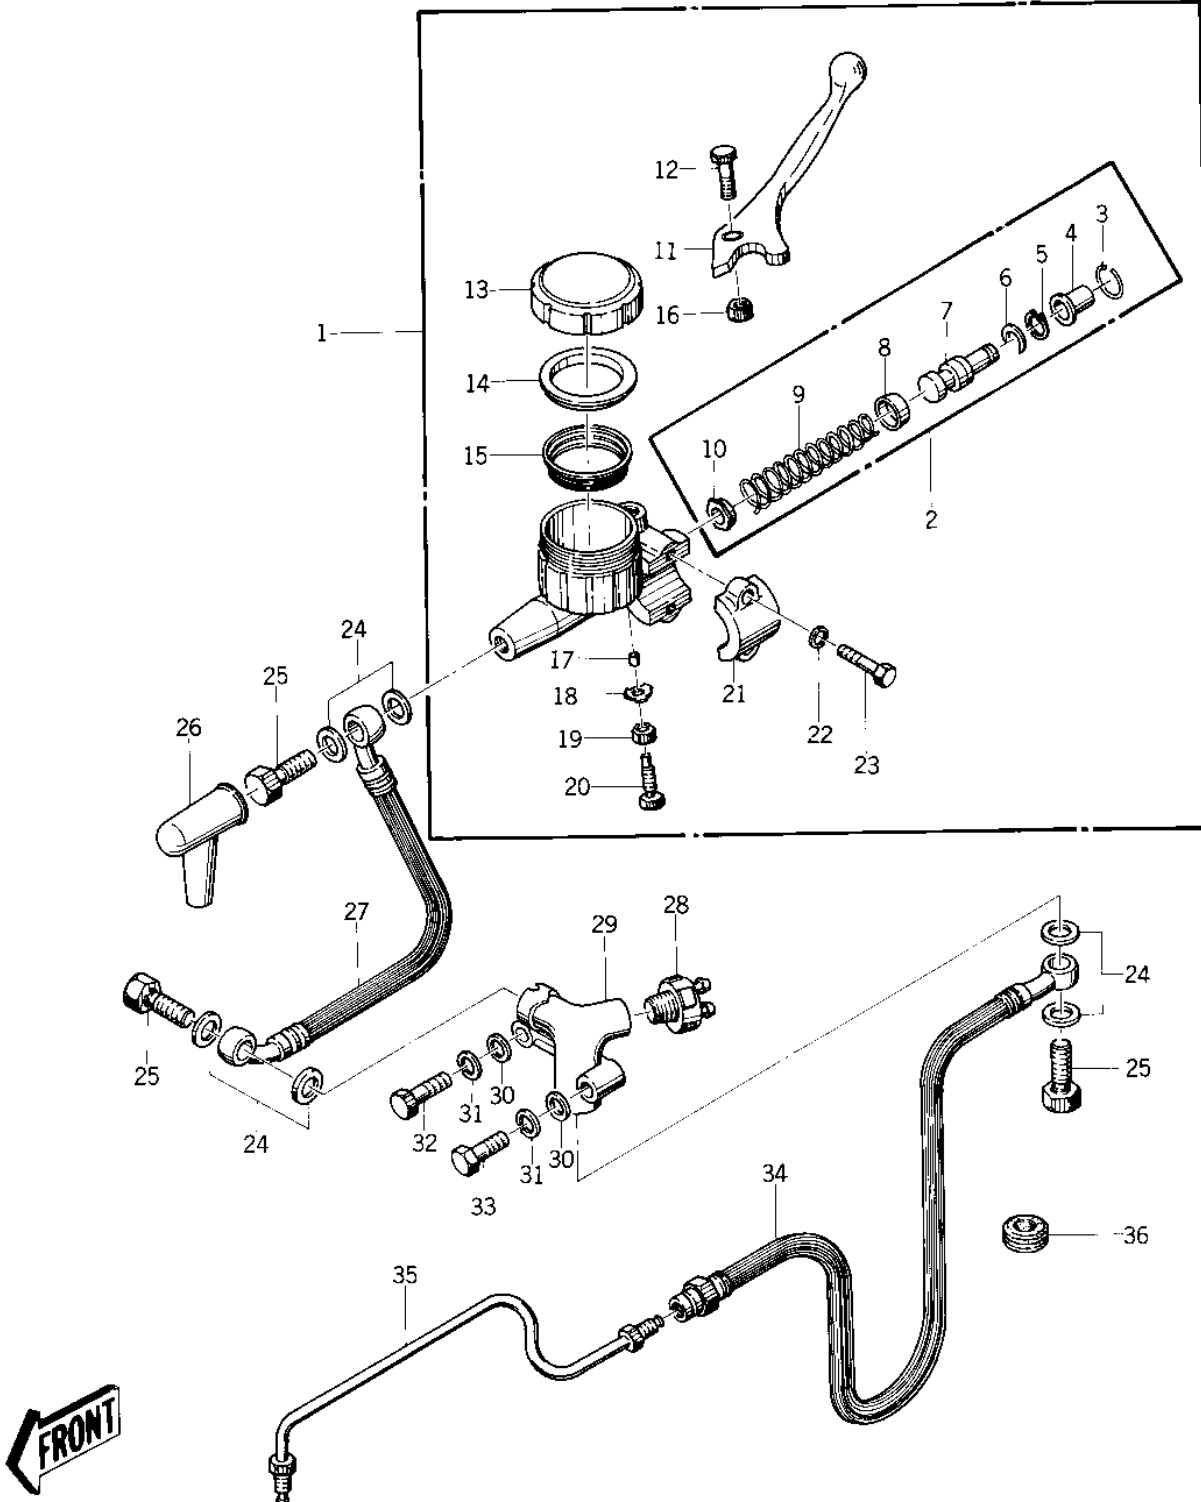

1975 KZ400-D PARTS DIAGRAM

FRONT MASTER CYLINDER ('74 -'75 KZ400/KZ)

1975 KZ400-D PARTS LIST

FRONT MASTER CYLINDER ('74 -'75 KZ400/KZ)

ITEM NAME	PART NUMBER	QUANTITY
CYLINDER ASSY,MASTER (Ref # 1)	43015-032	1
CYLINDER ASSY,MASTER (Ref # 1)	43015-032	AL
CYLINDER ASSY,MASTER (Ref # 1)	43015-032	AL
..REPAIR SET-MASTER CYL (Ref # 2)	43073-001	1
..STOPPER-BOOTS (Ref # 3)	43025-001	1
..BOOTS (Ref # 4)	43024-001	1
..CIRCLIP,18MM (Ref # 5)	481J1800	1
..STOPPER-PISTON (Ref # 6)	43022-001	1
..PISTON ASSY (Ref # 7)	43072-001	1
..CUP-PRIMARY (Ref # 8)	43019-001	1
..SPRING ASSY-RETURN (Ref # 9)	43018-001	1
..VALVE ASSY-CHECK (Ref # 10)	43017-001	1
.LEVER,FRONT BRAKE (Ref # 11)	43029-003	1
LEVER,FRONT BRAKE (Ref # 11)	43029-003	AL
.BOLT-LEVER FITTING (Ref # 12)	43033-001	1
.CAP,OIL CUP (Ref # 13)	43026-003	1
.PLATE-MASTER CYLINDER (Ref # 14)	43027-001	1
.DIAPHRAGM (Ref # 15)	43028-001	1
.NUT,6MM (Ref # 16)	312N0600	1
.TUBE (Ref # 17)	43074-001	1
.WASHER-LOCK,8MM (Ref # 18)	43031-001	1
.NUT,8MM (Ref # 19)	314N0800	1
NUT,8MM (Ref # 19)	314N0800	AL
.BOLT-LEVER ADJUST (Ref # 20)	43030-002	1
.HOLDER-MASTER CYL (Ref # 21)	43034-001	1
.WASHER PLAIN 6MM (Ref # 22)	411B0600	2
.BOLT HEX HEAD 6X25 (Ref # 23)	110N0625	2
WASHER-OIL BOLT (Ref # 24)	43067-001	6
BOLT,OIL,L=23 (Ref # 25)	92002-1888	3

1975 KZ400-D PARTS LIST

FRONT MASTER CYLINDER ('74 -'75 KZ400/KZ)

ITEM NAME	PART NUMBER	QUANTITY
BOOT,DUST (Ref # 26)	49006-1041	1
BOOT,DUST (Ref # 26)	49006-1041	1
HOSE,CYLINDER BRAKE (Ref # 27)	43059-019	1
SWITCH-FRONT BRAKE (Ref # 28)	43065-001	1
JOINT,THREE WAY (Ref # 29)	43061-002	1
WASHER PLAIN 6MM (Ref # 30)	411B0600	2
WASHER SPRING 6MM (Ref # 31)	461F0600	2
BOLT 6X22 (Ref # 32)	112B0622	1
BOLT-HEX HEAD,6X32 (Ref # 33)	110N0632	1
HOSE,CALIPER BRAKE (Ref # 34)	43059-020	1
PIPE,BRIDGE (Ref # 35)	43060-012	1
GROMMET-HOSE BRACKET (Ref # 36)	43064-001	1