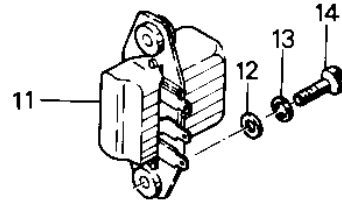

1975 KZ400-D PARTS DIAGRAM

GENERATOR/REGULATOR/RECTIFIER ('74-'75)

F
—

Ref. Starter Clutch

100

1975 KZ400-D PARTS LIST

GENERATOR/REGULATOR/RECTIFIER ('74-'75)

| ITEM NAME | PART NUMBER | QUANTITY |
|--------------------------------|-------------|----------|
| BOLT,ALLEN,6X18 (Ref # 1) | 120P0618 | 1 |
| COIL FIELD (Ref # 2) | 21077-002 | 1 |
| WIRE DYNAMO LEAD (Ref # 3) | 26011-087 | 1 |
| BOLT,10X40 (Ref # 4) | 92002-1303 | 3 |
| WASHER-PLN,11X36X4 (Ref # 4-2) | 92022-307 | 1 |
| ROTOR (Ref # 5) | 21007-030 | 1 |
| STATOR ASSY (Ref # 6) | 21076-019 | 2 |
| BOLT,ALLEN,6X32 (Ref # 7) | 120Q0632 | 1 |
| RECTIFIER (Ref # 8) | 21061-030 | 2 |
| WASHER SPRING 6MM (Ref # 9) | 461F0600 | 2 |
| NUT 6MM (Ref # 10) | 311B0600 | 1 |
| REGULATOR (Ref # 11) | 21066-018 | 1 |
| WASHER 6.5X20X1.6T (Ref # 12) | 92022-125 | 1 |
| BOLT-UPSET,6X20 (Ref # 14) | 112G0620 | 1 |