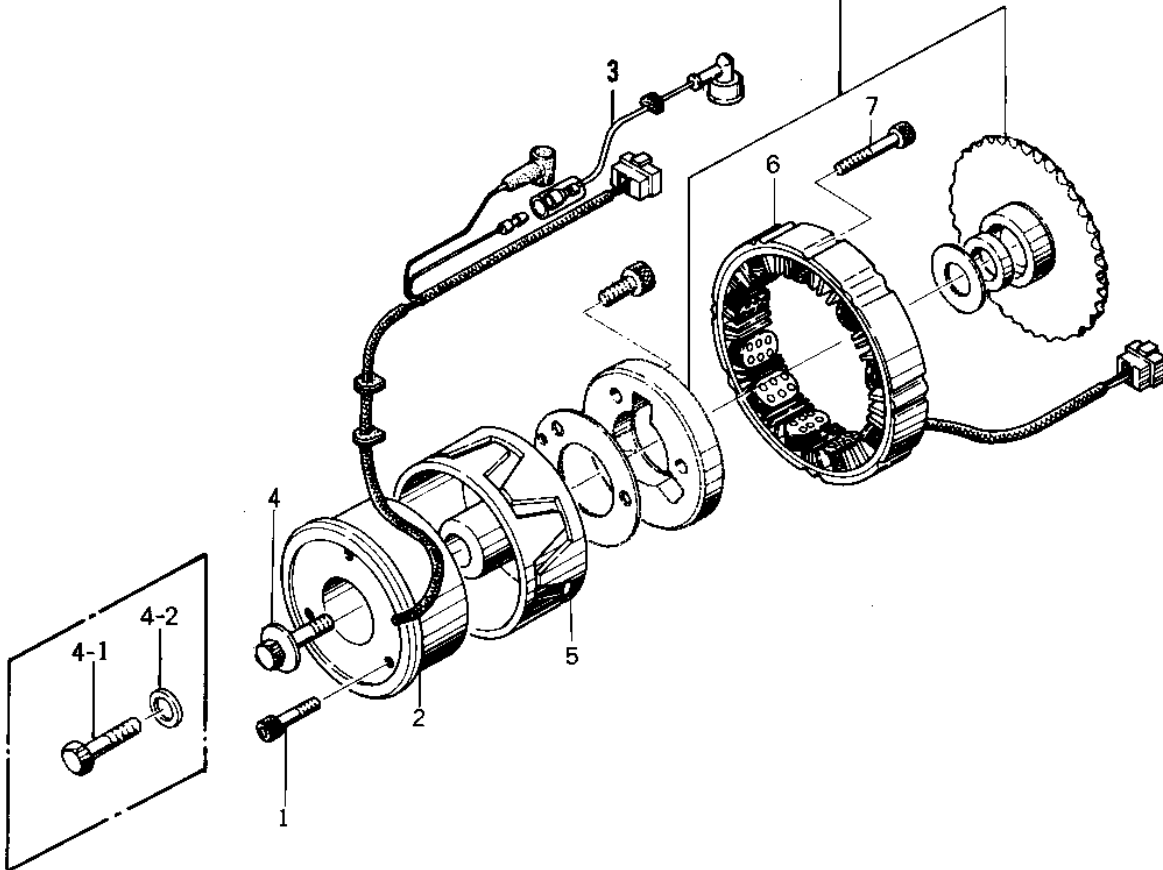

1975 KZ400-D PARTS DIAGRAM

GENERATOR/REGULATOR/RECTIFIER ('74-'75)

F
—

Ref. Starter Clutch

100

1975 KZ400-D PARTS LIST

GENERATOR/REGULATOR/RECTIFIER ('74-'75)

| ITEM NAME | PART NUMBER | QUANTITY |
|--------------------------------|-------------|----------|
| BOLT,ALLEN,6X18 (Ref # 1) | 120P0618 | 1 |
| COIL FIELD (Ref # 2) | 21077-002 | 1 |
| WIRE DYNAMO LEAD (Ref # 3) | 26011-087 | 1 |
| BOLT,10X40 (Ref # 4) | 92002-1303 | 3 |
| WASHER-PLN,11X36X4 (Ref # 4-2) | 92022-307 | 1 |
| ROTOR (Ref # 5) | 21007-030 | 1 |
| STATOR ASSY (Ref # 6) | 21076-019 | 2 |
| BOLT,ALLEN,6X32 (Ref # 7) | 120Q0632 | 1 |
| RECTIFIER (Ref # 8) | 21061-030 | 2 |
| WASHER SPRING 6MM (Ref # 9) | 461F0600 | 2 |
| NUT 6MM (Ref # 10) | 311B0600 | 1 |
| REGULATOR (Ref # 11) | 21066-018 | 1 |
| WASHER 6.5X20X1.6T (Ref # 12) | 92022-125 | 1 |
| BOLT-UPSET,6X20 (Ref # 14) | 112G0620 | 1 |