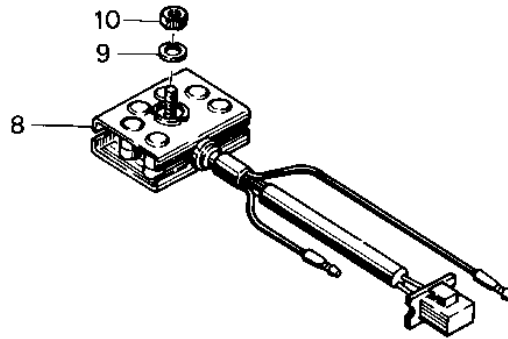

1975 KZ400-D PARTS DIAGRAM

GENERATOR/REGULATOR/RECTIFIER ('74-'75)

F
—

Ref. Starter Clutch

100

1975 KZ400-D PARTS LIST

GENERATOR/REGULATOR/RECTIFIER ('74-'75)

| ITEM NAME | PART NUMBER | QUANTITY |
|--------------------------------|-------------|----------|
| BOLT,ALLEN,6X18 (Ref # 1) | 120P0618 | 1 |
| COIL FIELD (Ref # 2) | 21077-002 | 1 |
| WIRE DYNAMO LEAD (Ref # 3) | 26011-087 | 1 |
| BOLT,10X40 (Ref # 4) | 92002-1303 | 3 |
| WASHER-PLN,11X36X4 (Ref # 4-2) | 92022-307 | 1 |
| ROTOR (Ref # 5) | 21007-030 | 1 |
| STATOR ASSY (Ref # 6) | 21076-019 | 2 |
| BOLT,ALLEN,6X32 (Ref # 7) | 120Q0632 | 1 |
| RECTIFIER (Ref # 8) | 21061-030 | 2 |
| WASHER SPRING 6MM (Ref # 9) | 461F0600 | 2 |
| NUT 6MM (Ref # 10) | 311B0600 | 1 |
| REGULATOR (Ref # 11) | 21066-018 | 1 |
| WASHER 6.5X20X1.6T (Ref # 12) | 92022-125 | 1 |
| BOLT-UPSET,6X20 (Ref # 14) | 112G0620 | 1 |