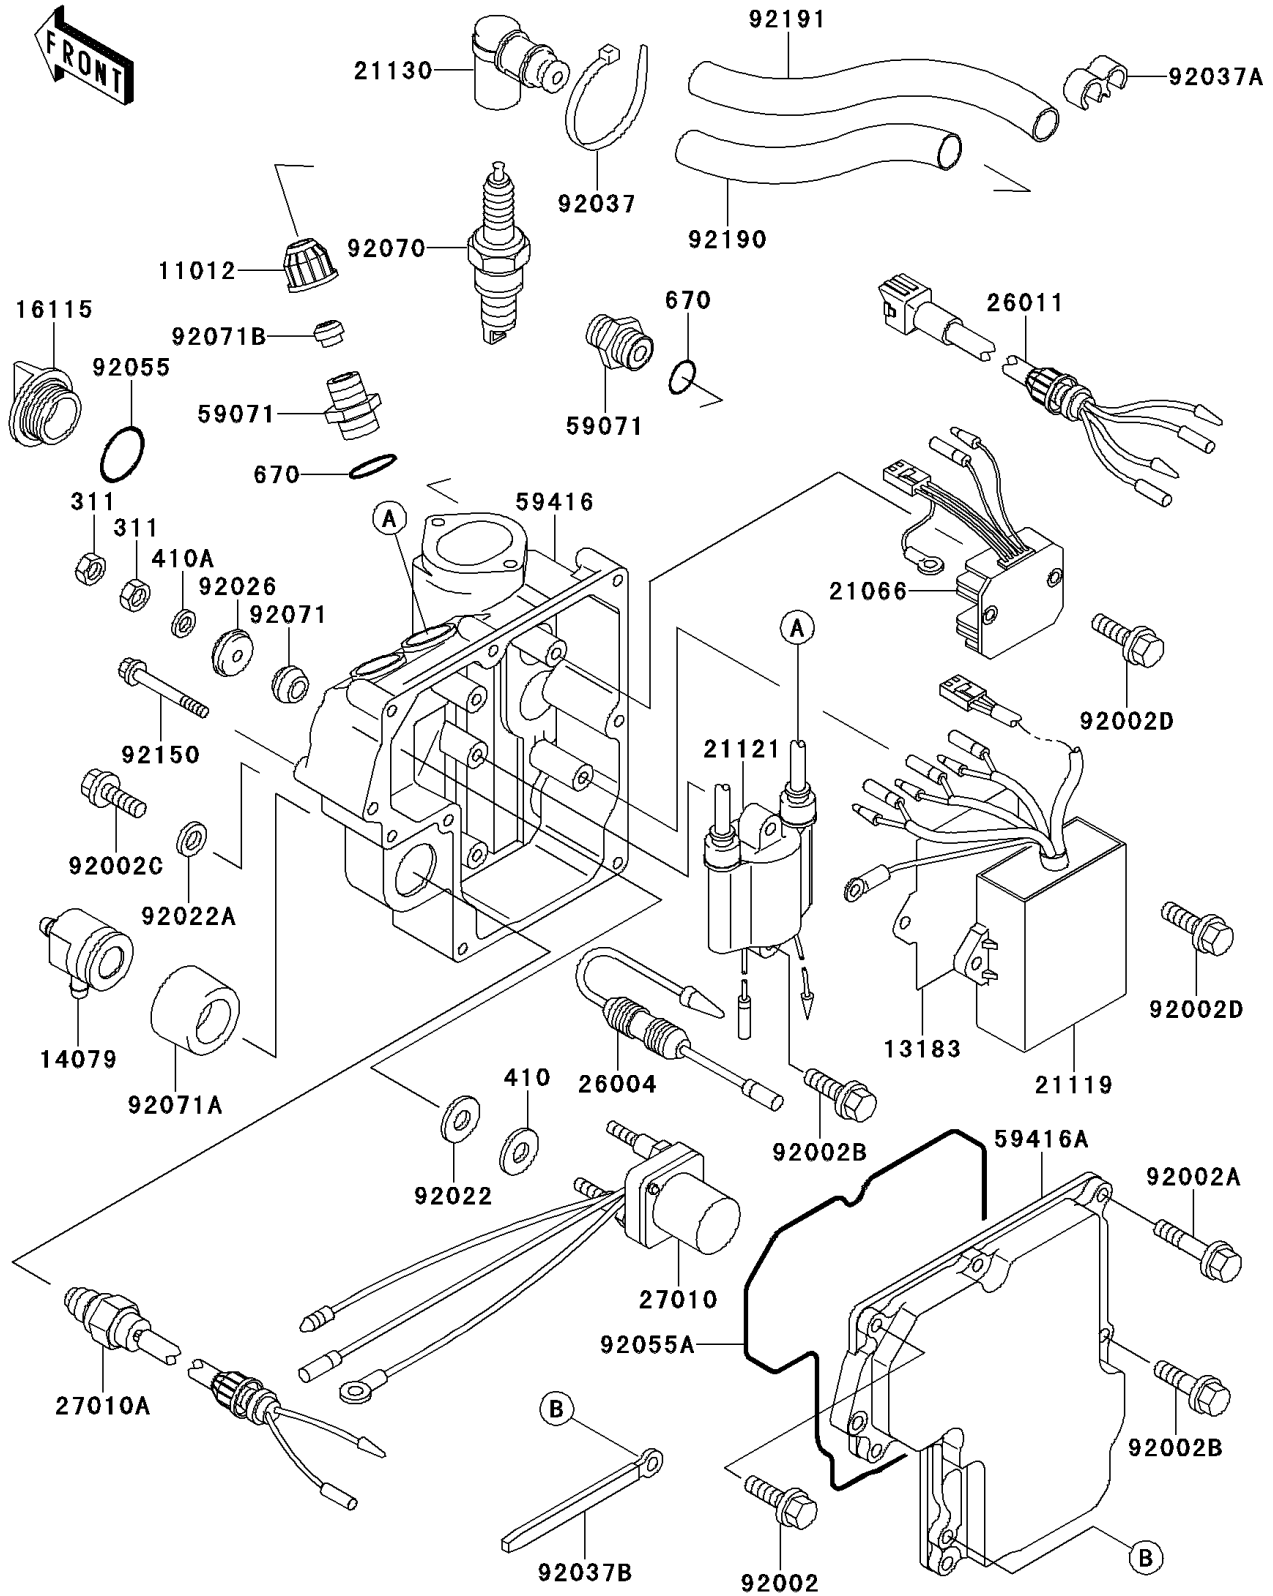

1997 750 SXi (Canada Only) PARTS DIAGRAM

Ignition System

E1830

1997 750 SXi (Canada Only) PARTS LIST

Ignition System

ITEM NAME	PART NUMBER	QUANTITY
NUT-HEX,6MM (Ref # 311)	311R0600	4
WASHER-PLAIN-SMALL,10MM (Ref # 410)	410B1000	2
WASHER-PLAIN-SMALL,6MM (Ref # 410A)	410S0600	2
O RING,16MM (Ref # 670)	670B2016	4
CAP (Ref # 11012)	11012-3005	2
PLATE (Ref # 13183)	13183-3811	1
HOLDER-ASSY (Ref # 14079)	14079-3712	1
CAP-OIL FILLER (Ref # 16115)	16115-1009	1
REGULATOR-VOLTAGE (Ref # 21066)	21066-3709	1
IGNITER (Ref # 21119)	21119-3738	1
COIL-IGNITION (Ref # 21121)	21121-3712	1
CAP-SPARK PLUG (Ref # 21130)	21130-3706	2
FUSE-ASSY (Ref # 26004)	26004-3712	1
WIRE-LEAD (Ref # 26011)	26011-3792	1
SWITCH,STARTER RELAY (Ref # 27010)	27010-3724	1
SWITCH,WATER SENSOR (Ref # 27010A)	27010-3725	1
JOINT (Ref # 59071)	59071-3001	4
CASE-ELECTRIC (Ref # 59416)	59416-3725	1
CASE-ELECTRIC (Ref # 59416A)	59416-3726	1
BOLT,6X25 (Ref # 92002)	92002-3714	6
BOLT,6X40 (Ref # 92002A)	92002-3716	1
BOLT,6X30 (Ref # 92002B)	92002-3726	3
BOLT,6X16 (Ref # 92002C)	92002-3728	1
BOLT,6X20 (Ref # 92002D)	92002-3755	4
WASHER (Ref # 92022)	92022-3035	2
WASHER (Ref # 92022A)	92022-567	1
SPACER (Ref # 92026)	92026-3703	2
CLAMP (Ref # 92037)	92037-1173	2
CLAMP,HOSE (Ref # 92037A)	92037-1603	1

1997 750 SXi (Canada Only) PARTS LIST

Ignition System

ITEM NAME	PART NUMBER	QUANTITY
CLAMP,L=100 (Ref # 92037B)	92037-3736	3
RING-O,31.5X2.6 (Ref # 92055)	92055-049	1
RING-O,ELECTRIC CASE (Ref # 92055A)	92055-3731	1
PLUG-SPARK,BR8ES(NGK),SOLID (Ref # 92070)	92070-2078	2
GROMMET (Ref # 92071)	92071-3004	2
GROMMET (Ref # 92071A)	92071-3782	1
GROMMET (Ref # 92071B)	92071-527	2
BOLT,6X85 (Ref # 92150)	92150-3763	3
TUBE,8X10X175 (Ref # 92190)	92190-3961	1
TUBE,8X10X265 (Ref # 92191)	92191-3706	1