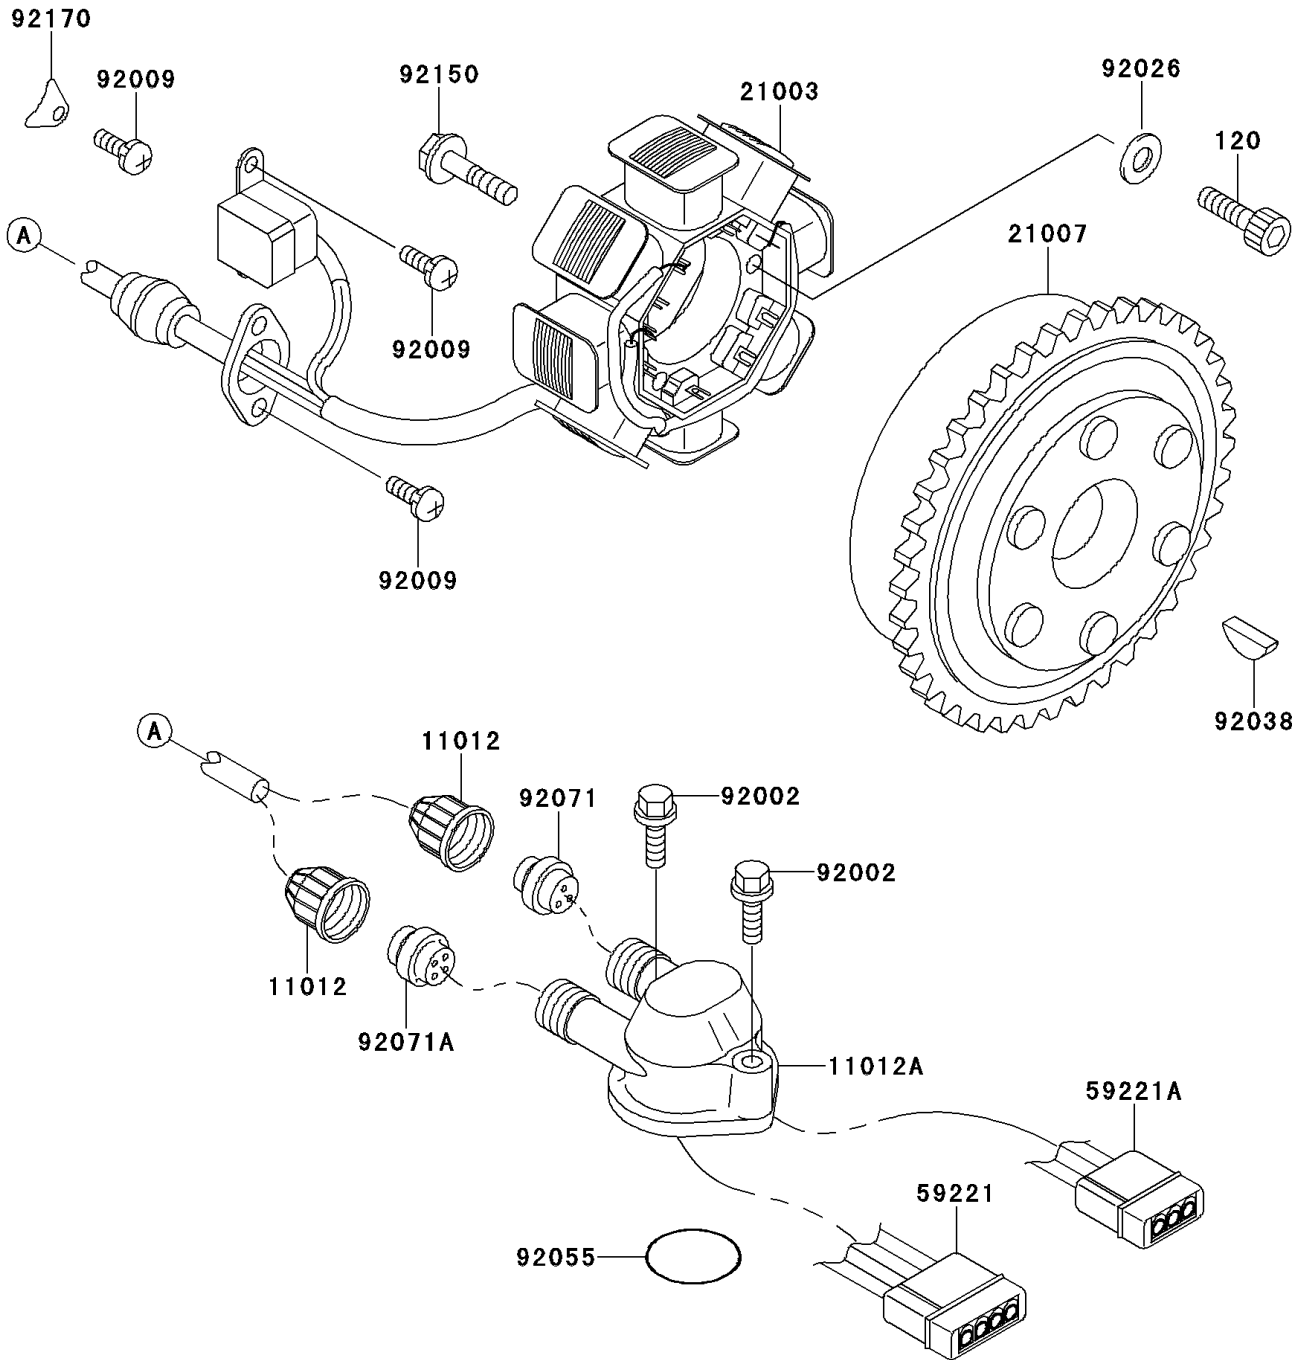

1997 750 SXi (Canada Only) PARTS DIAGRAM

Generator

E1810

1997 750 SXi (Canada Only) PARTS LIST

Generator

ITEM NAME	PART NUMBER	QUANTITY
BOLT-SOCKET,6X30 (Ref # 120)	120P0630	3
CAP (Ref # 11012)	11012-3005	2
CAP,ELECTRIC CASE (Ref # 11012A)	11012-3761	1
STATOR (Ref # 21003)	21003-3732	1
ROTOR,MAGNETO (Ref # 21007)	21007-3713	1
CONNECTOR-CORD (Ref # 59221)	59221-3701	1
CONNECTOR-CORD (Ref # 59221A)	59221-3703	1
BOLT,6X35 (Ref # 92002)	92002-3715	2
SCREW,5X12 (Ref # 92009)	92009-1296	5
SPACER,6.3X12X1.0 (Ref # 92026)	92026-094	3
KEY,WOODRUFF (Ref # 92038)	92038-001	1
RING-O (Ref # 92055)	92055-3706	1
GROMMET (Ref # 92071)	92071-3784	1
GROMMET (Ref # 92071A)	92071-3786	1
BOLT (Ref # 92150)	92150-3843	1
CLAMP,HARNEES (Ref # 92170)	92170-3728	1