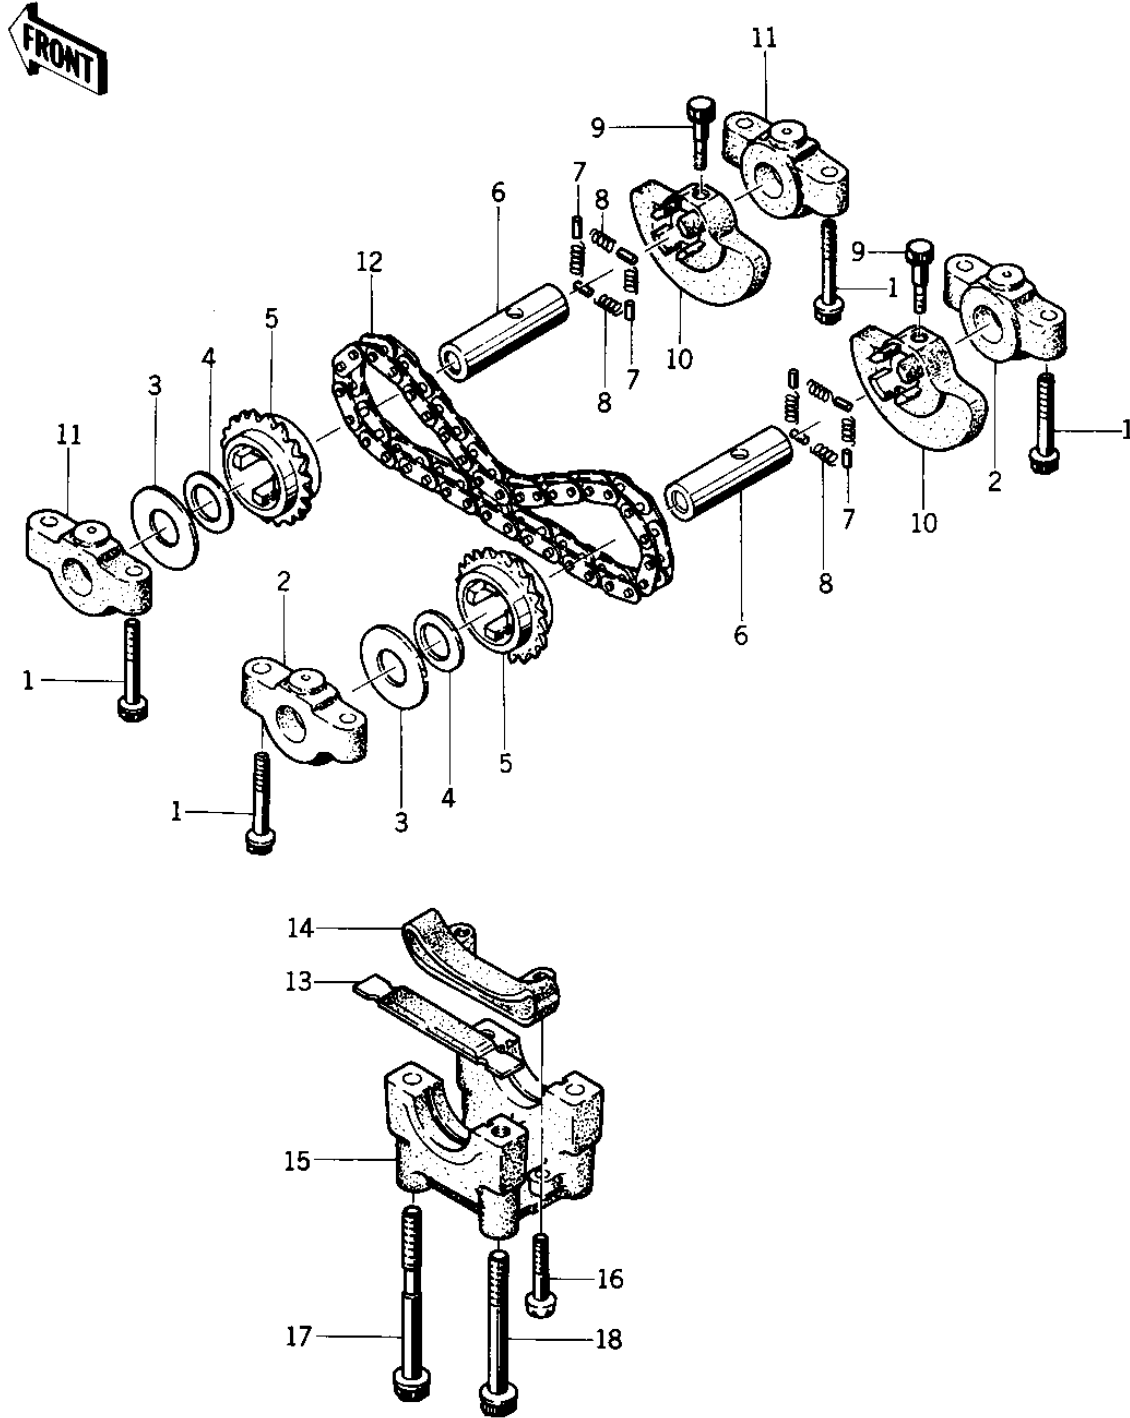

# 1975 KZ400-D PARTS DIAGRAM

BALANCER ('74 -'75 KZ400/KZ400D)

F  
—

10x

## 1975 KZ400-D PARTS LIST

BALANCER ('74 -'75 KZ400/KZ400D)

ITEM NAME	PART NUMBER	QUANTITY
BOLT,HEX HEAD,6X45 (Ref # 1)	92003-092	8
BOLT,6X43 (Ref # 1)	92002-1881	8
BRACKET B ,BALANCER (Ref # 2)	14081-008	2
BRACKET B ,BALANCER (Ref # 2)	14081-008	2
BRACKET B ,BALANCER (Ref # 2)	14081-008	2
WASHER,BALANCER (Ref # 3)	92026-104	2
WASHER,BALANCER (Ref # 4)	92026-131	2
WASHER,BALANCER (Ref # 4)	92026-131	2
SPROCKET,BALANCER (Ref # 5)	12046-005	2
SHAFT,BALANCER (Ref # 6)	12052-006	2
PIN DOWEL 4X8 (Ref # 7)	610A0408	8
SPRING,BALANCER (Ref # 8)	92081-135	8
BOLT,6X32 (Ref # 9)	92003-229	2
BOLT,6X32 (Ref # 9)	92003-229	2
BALANCER (Ref # 10)	13041-004	2
BRACKET A ,BALANCER (Ref # 11)	14081-007	2
BRACKET A ,BALANCER (Ref # 11)	14081-007	2
BRACKET A ,BALANCER (Ref # 11)	14081-007	2
CHAIN BALANCER (Ref # 12)	21070-006	1
SLIPPER (Ref # 13)	12053-004	1
GUIDE-CHAIN,BALANCER (Ref # 14)	12053-1051	1
SCREW PAN HEAD 6X30 (Ref # 16)	220B0630	2
BOLT (Ref # 17)	92001-1480	2
BOLT,HEX HEAD,8X81 (Ref # 18)	92003-108	2