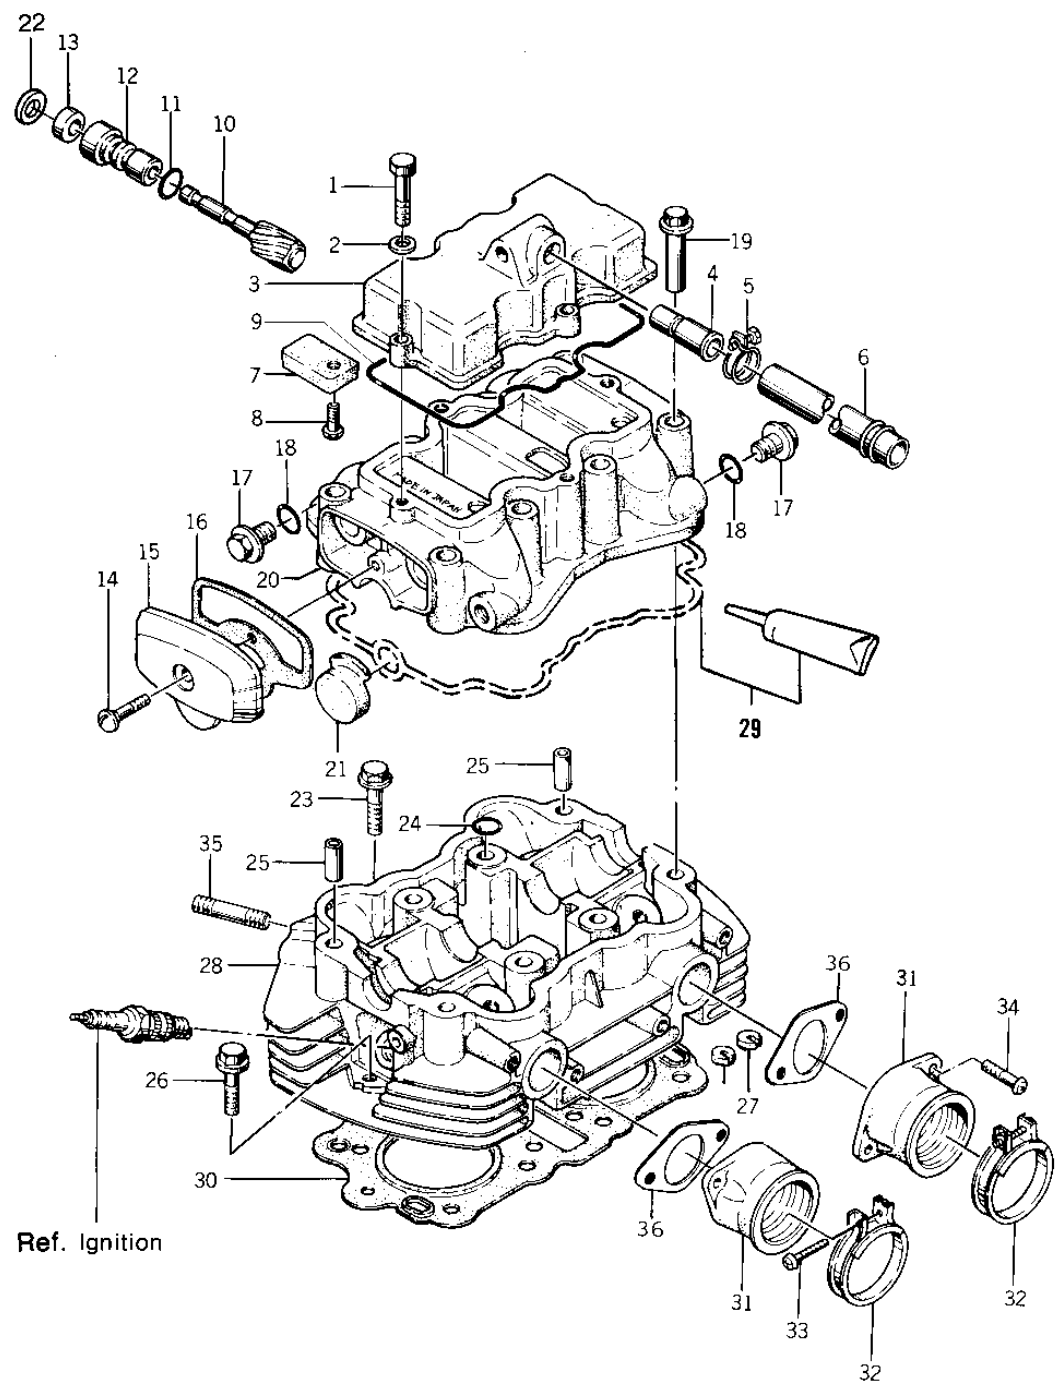

1975 KZ400-D PARTS DIAGRAM

CYLINDER HEAD/COVERS ('74 -'75 KZ400/KZ4

Ref. Ignition

1975 KZ400-D PARTS LIST

CYLINDER HEAD/COVERS ('74 -'75 KZ400/KZ4

ITEM NAME	PART NUMBER	QUANTITY
BOLT HEX HEAD 8X28 (Ref # 1)	114G0828	4
WASHER PLAIN 8MM (Ref # 2)	410B0800	4
COVER,BREATHER (Ref # 3)	14070-005	1
BREATHER JOINT (Ref # 4)	14067-006	1
BREATHER JOINT (Ref # 4)	14067-006	1
CLAMP,BREATHER HOSE (Ref # 5)	92037-123	2
CLAMP,BREATHER HOSE (Ref # 5)	92037-192	2
HOSE,BREATHER (Ref # 6)	92059-104	1
PLATE,BREATHER (Ref # 7)	14068-006	1
"O" RING,BRETHER COV (Ref # 9)	92055-064	1
GEAR,TACHOMETER (Ref # 10)	13223-009	1
RING-O,10MM (Ref # 11)	92055-1149	1
GUIDE,TACHOMETER GEAR (Ref # 12)	92087-011	1
OIL SEAL (Ref # 13)	92050-075	1
SCREW OVL CNTSK 6X25 (Ref # 14)	222E0625	2
CAP,CYL HEAD COVER (Ref # 15)	11027-003	2
GASKET,CYL HEAD COVER (Ref # 16)	11023-007	2
PLUG (Ref # 17)	92066-066	4
RING-O (Ref # 18)	92055-1146	4
NUT,CYLINDER HEAD (Ref # 19)	92015-071	8
COVER,CYLINDER HEAD (Ref # 20)	11022-013-2H	1
COVER,CYLINDER HEAD (Ref # 20)	11022-013-2H	1
CAP,CLY HEAD COVER (Ref # 21)	92073-035	2
GASKET,TACHO GEAR (Ref # 22)	92065-104	1
BOLT, HEX HEAD, 6X34 (Ref # 23)	92003-159	2
"O" RING,HD COV BOLT (Ref # 24)	92055-067	4
PIN,DOWEL,12MM (Ref # 25)	92042-031	2
BOLT, HEX HEAD, 8X34 (Ref # 26)	92003-153	2
DAMPER RUBBER,CYL HD (Ref # 27)	92075-255	8

1975 KZ400-D PARTS LIST

CYLINDER HEAD/COVERS ('74 -'75 KZ400/KZ4

ITEM NAME	PART NUMBER	QUANTITY
CYLINDER HEAD,BARREL (Ref # 28)	11002-018-2H	1
CLEAR SILICONE (Ref # 29)	K61079-007	AR
GASKET,CYLINDER HEAD (Ref # 30)	11004-1003	1
DUCT,ENGINE INTAKE (Ref # 31)	16065-037	2
DUCT,ENGINE INTAKE (Ref # 31)	16065-037	2
CLAMP,57MM,BLACK (Ref # 32)	92037-1452	2
SCREW-PAN-CROS (Ref # 33)	220B0535	2
SCREW PAN HEAD 6X18 (Ref # 34)	220B0618	4
STUD,6X46 (Ref # 35)	92004-049	4
GASKET,CARB HOLDER (Ref # 36)	16062-020	AR