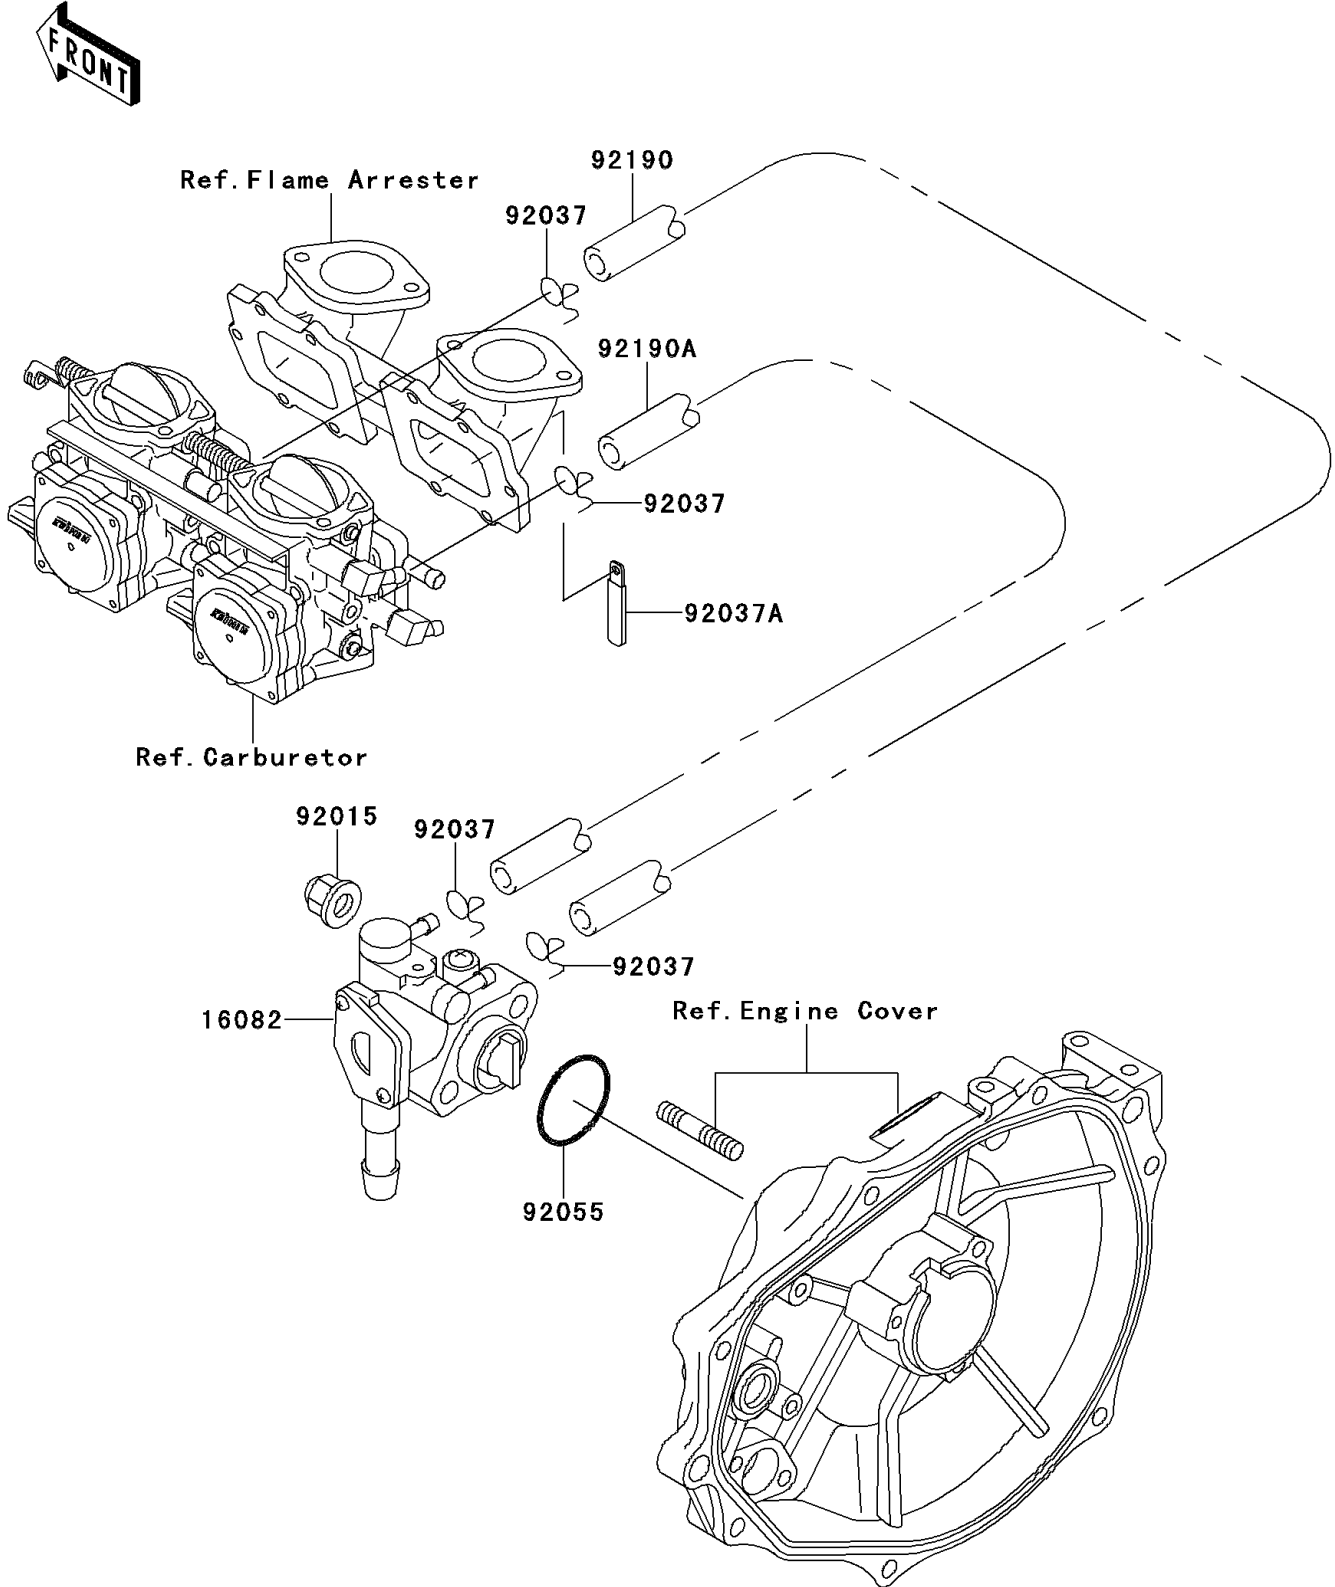

1997 750 SXi (Canada Only) PARTS DIAGRAM

Oil Pump

E1710

1997 750 SXi (Canada Only) PARTS LIST

Oil Pump

ITEM NAME	PART NUMBER	QUANTITY
PUMP-ASSY-OIL (Ref # 16082)	16082-3713	1
NUT,CAP,6MM (Ref # 92015)	92015-1385	2
CLAMP (Ref # 92037)	92037-3722	4
CLAMP,L=100 (Ref # 92037A)	92037-3736	2
RING-O,19.5X1.5 (Ref # 92055)	92055-055	1
TUBE,3X6X420 (Ref # 92190)	92190-3945	1
TUBE,RR,CARBURETOR (Ref # 92190A)	92190-3967	1