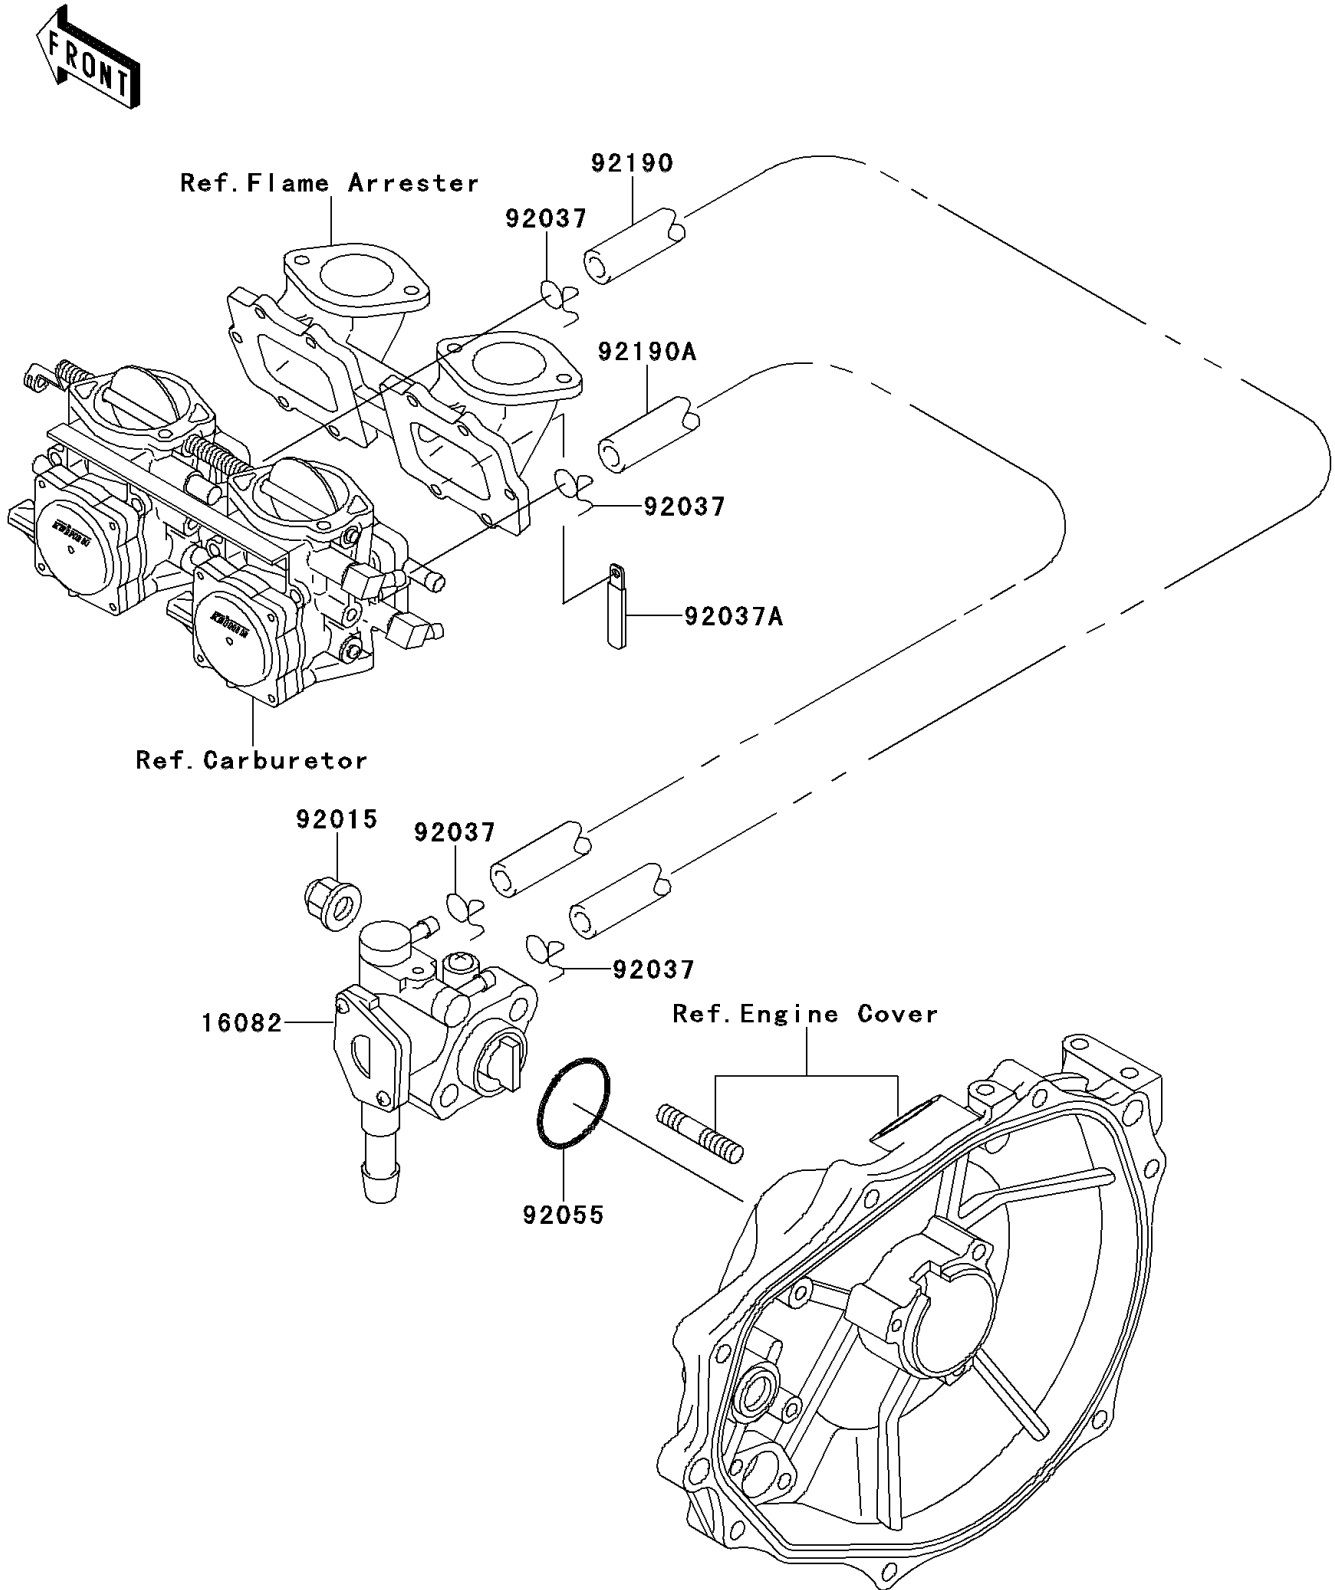

1996 750 SXi PARTS DIAGRAM

Oil Pump

E1710

1996 750 SXi PARTS LIST

Oil Pump

ITEM NAME	PART NUMBER	QUANTITY
PUMP-ASSY-OIL (Ref # 16082)	16082-3713	1
NUT,CAP,6MM (Ref # 92015)	92015-1385	1
CLAMP (Ref # 92037)	92037-3722	1
CLAMP,L=100 (Ref # 92037A)	92037-3736	1
RING-O,19.5X1.5 (Ref # 92055)	92055-055	1
TUBE,3X6X420 (Ref # 92190)	92190-3945	1
TUBE,RR,CARBURETOR (Ref # 92190A)	92190-3967	1