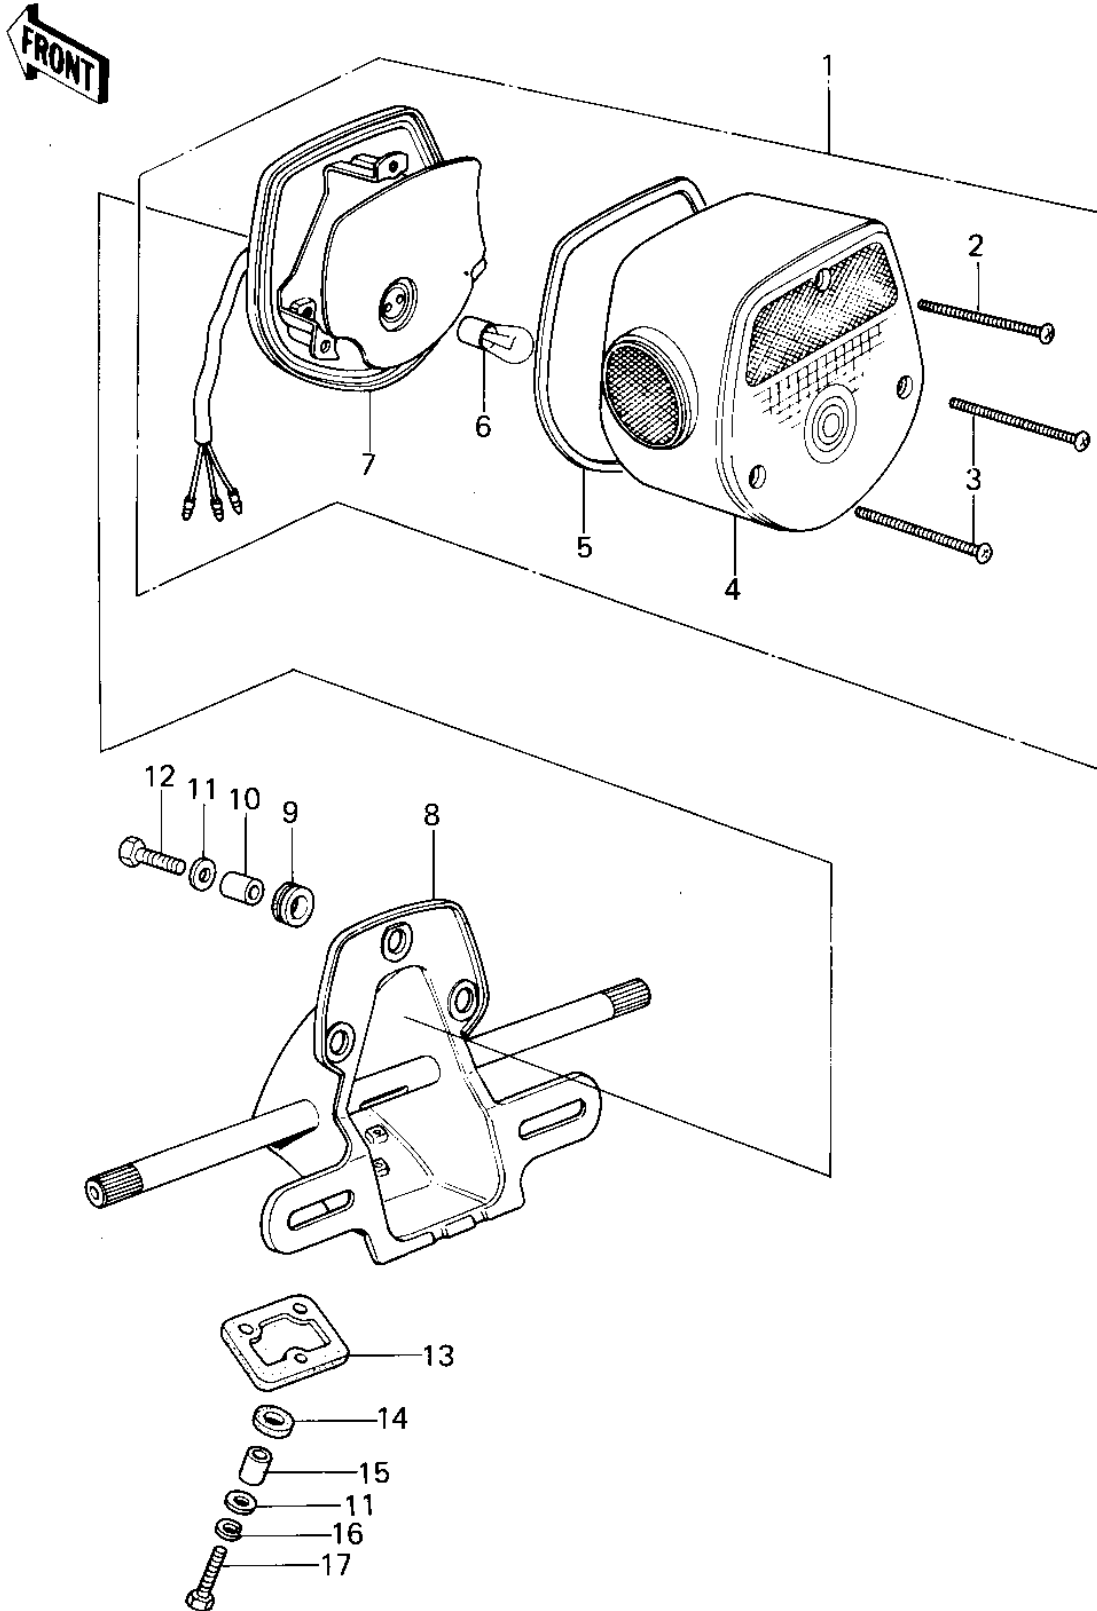

1978 KZ400-C1 PARTS DIAGRAM

TAILLIGHT

1978 KZ400-C1 PARTS LIST

TAILLIGHT

ITEM NAME	PART NUMBER	QUANTITY
LAMP-TAIL (Ref # 1)	23025-1031	1
SCREW (Ref # 2)	220R0455	1
SCREW PAN HEAD 4X50 (Ref # 3)	220E0450	2
LENS,TAIL LAMP (Ref # 4)	23026-028	1
GASKET,TAIL LAMP LENS (Ref # 5)	23028-019	1
BULB,12V 32/3CP (Ref # 6)	92069-059	1
BODY-COMP-TAIL LAMP (Ref # 7)	23027-1019	1
BRACKET,TAIL LAMP (Ref # 8)	23036-1002	1
DAMPER RUBBER (Ref # 9)	92075-076	3
COLLAR,6.8X10X8.5 (Ref # 10)	92027-129	3
WASHER 6.5X20X1.6T (Ref # 11)	92022-125	6
BOLT-UPSET,6X20 (Ref # 12)	112G0620	3
DAMPER RUBBER,RR FEND (Ref # 13)	35039-004	1
DAMPER RUBBER,RR FEND (Ref # 14)	92075-121	3
COLLAR 6.8X10X14.5 (Ref # 15)	92027-156	3
WASHER SPRING 6MM (Ref # 16)	461F0600	3
BOLT-UPSET (Ref # 17)	112G0625	3