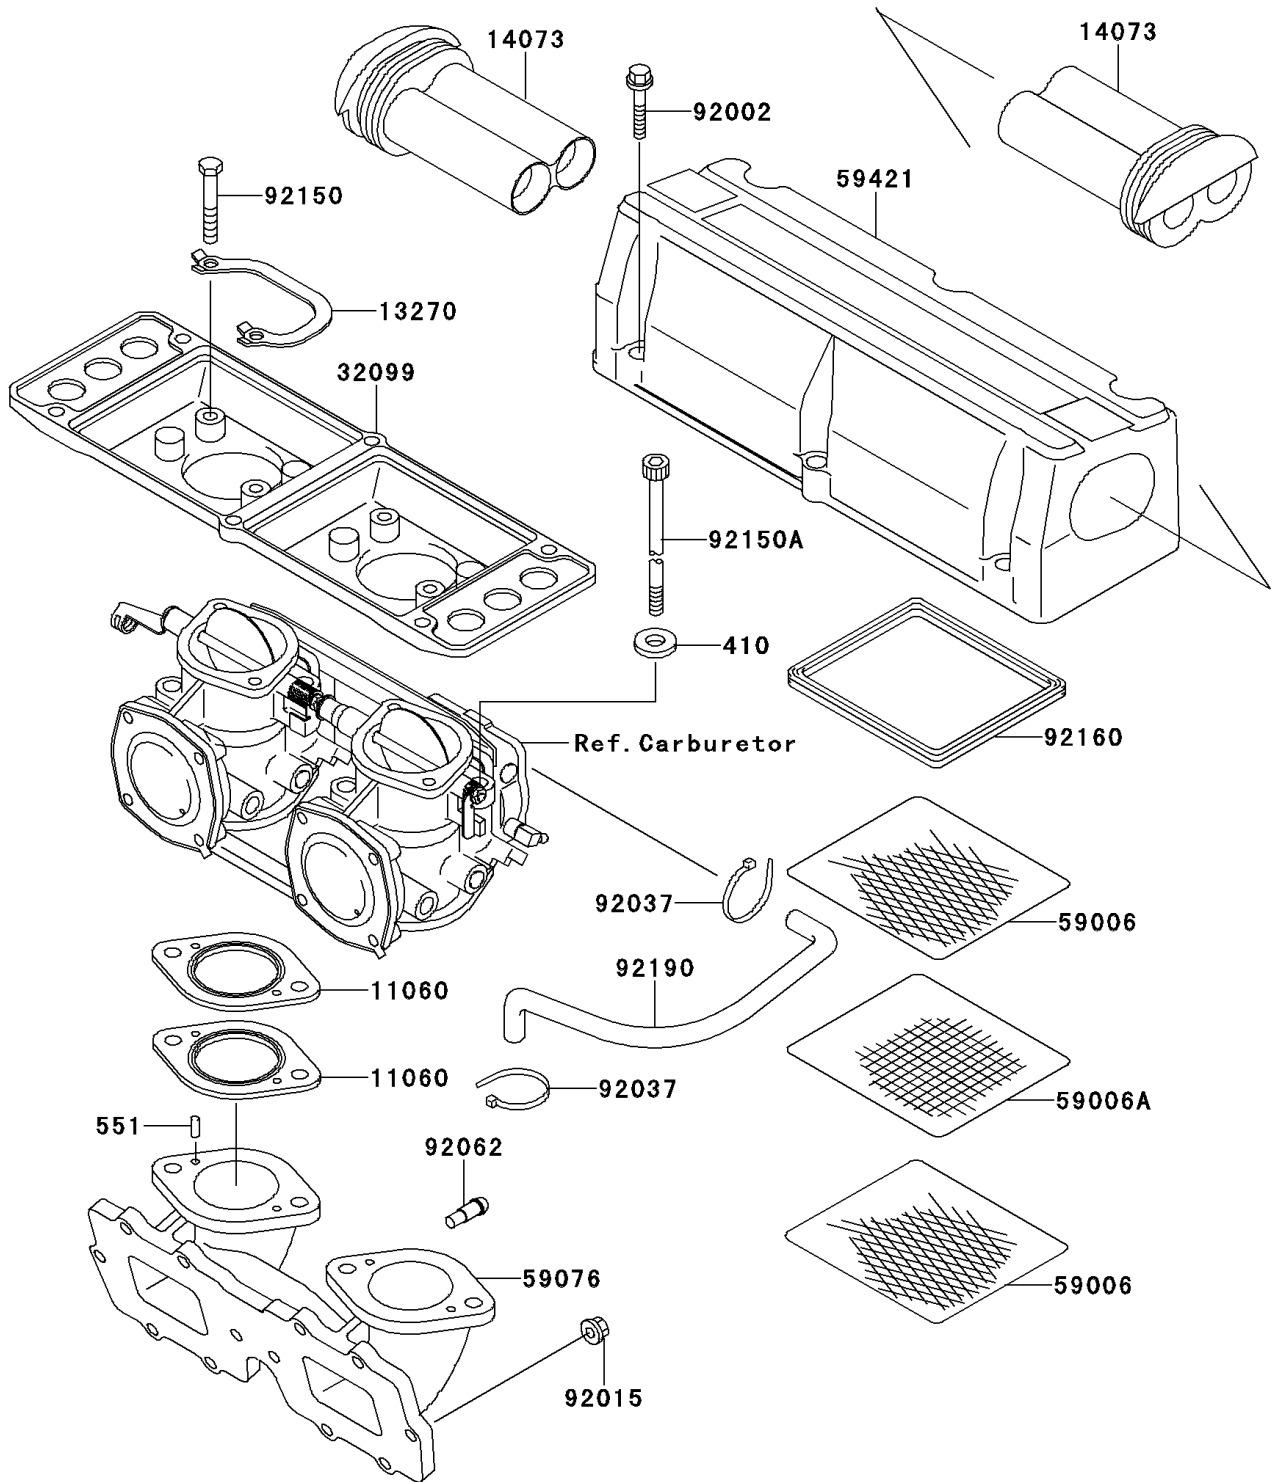

1997 750 SXi (Canada Only) PARTS DIAGRAM

Flame Arrester(JS750-B2/B3)

E1614A

1997 750 SXi (Canada Only) PARTS LIST

Flame Arrester(JS750-B2/B3)

ITEM NAME	PART NUMBER	QUANTITY
WASHER-PLAIN-SMALL,8MM (Ref # 410)	410S0800	4
PIN-DOWEL (Ref # 551)	551R0416	4
GASKET,CARBURETOR (Ref # 11060)	11060-3761	4
PLATE (Ref # 13270)	13270-3804	2
DUCT (Ref # 14073)	14073-3733	2
CASE (Ref # 32099)	32099-3801	1
ARRESTER-FLAME (Ref # 59006)	59006-3707	4
ARRESTER-FLAME (Ref # 59006A)	59006-3708	2
MANIFOLD-INTAKE (Ref # 59076)	59076-3720	1
COVER-INTAKE (Ref # 59421)	59421-3719	1
BOLT,6X30 (Ref # 92002)	92002-3726	6
NUT,6MM (Ref # 92015)	92015-3767	12
CLAMP (Ref # 92037)	92037-1173	2
NOZZLE (Ref # 92062)	92062-3703	2
BOLT,6X30 (Ref # 92150)	92150-3766	4
BOLT,SOCKET,8X85 (Ref # 92150A)	92150-3852	4
DAMPER (Ref # 92160)	92160-3704	2
TUBE (Ref # 92190)	92190-3965	1