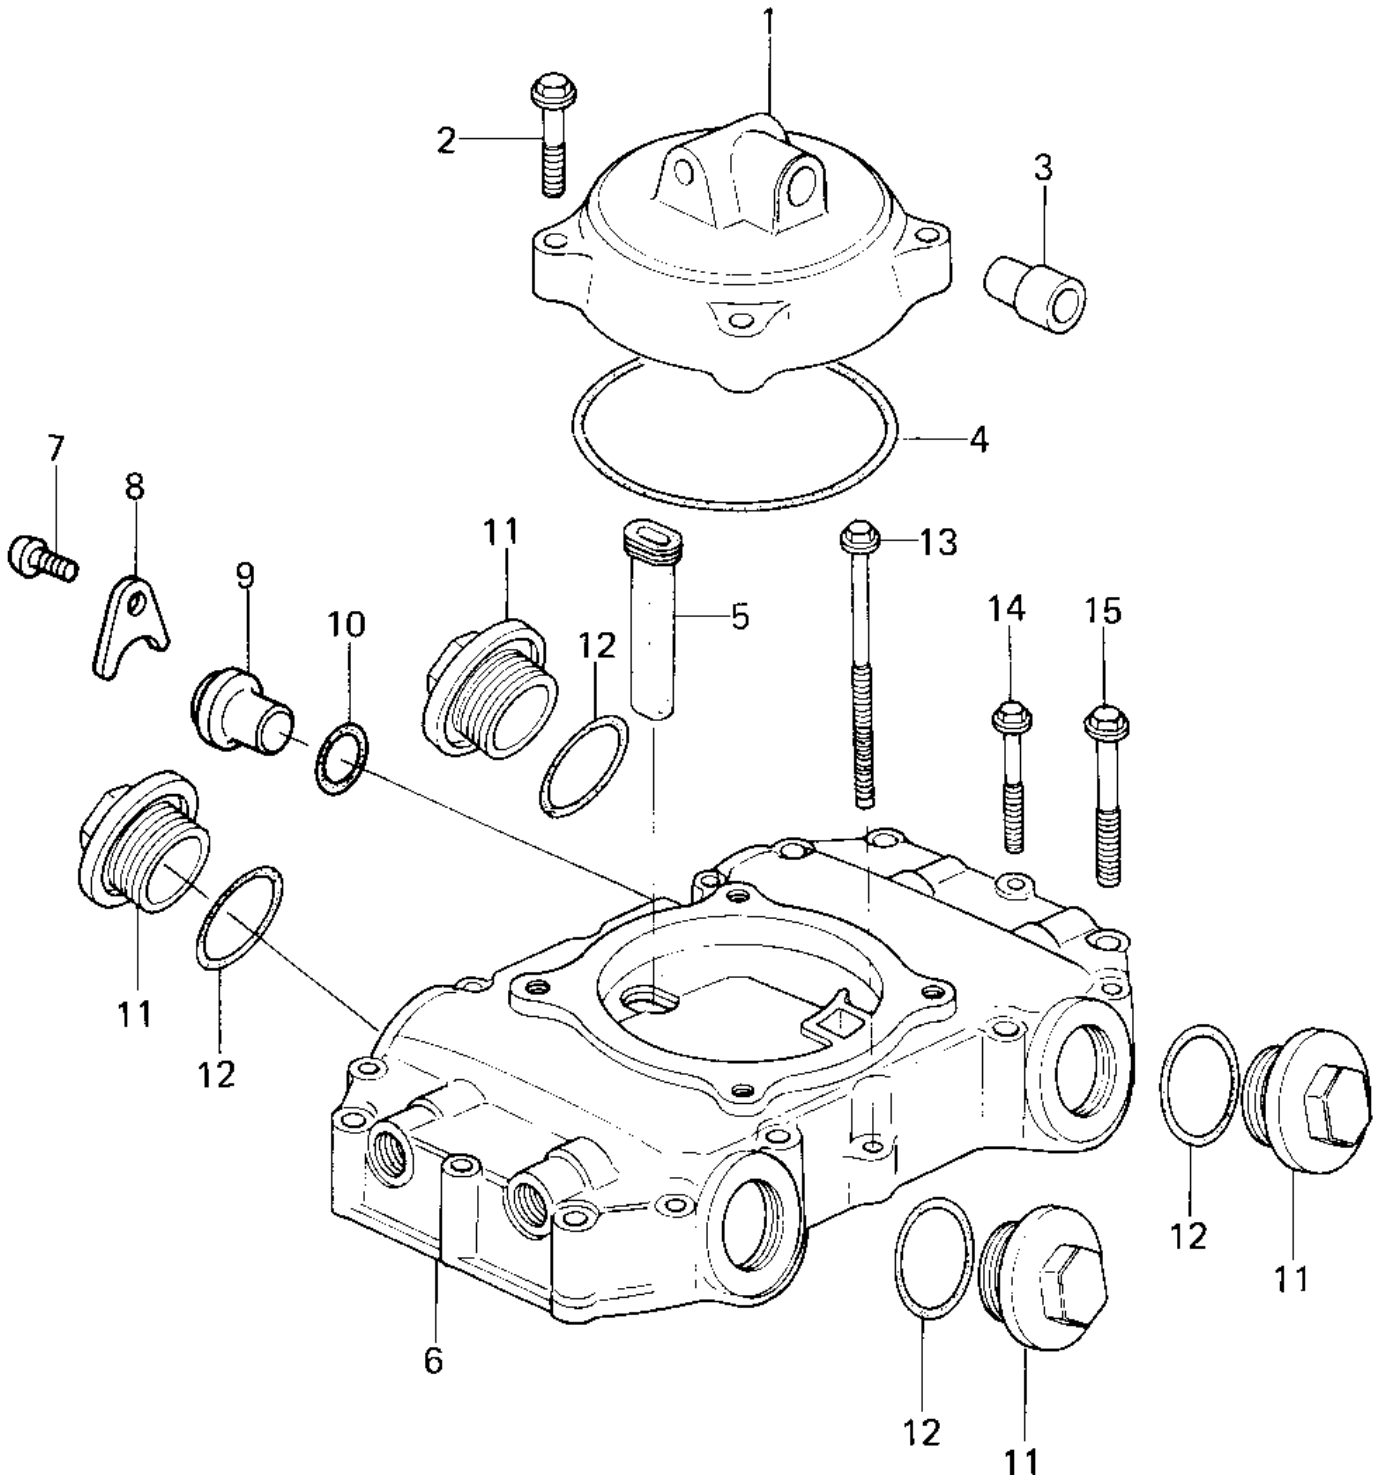

1978 KZ400-C1 PARTS DIAGRAM

CYLINDER HEAD COVERS

1978 KZ400-C1 PARTS LIST

CYLINDER HEAD COVERS

| ITEM NAME | PART NUMBER | QUANTITY |
|--------------------------------|-------------|----------|
| BODY,BREATHER (Ref # 1) | 14070-1004 | 1 |
| BOLT,HEX HEAD,8X40 (Ref # 2) | 92002-1214 | 4 |
| BREATHER JOINT (Ref # 3) | 14067-006 | 1 |
| "O" RING,BREATHER (Ref # 4) | 92055-1020 | 1 |
| TUBE,BREATHER (Ref # 5) | 92059-1002 | 1 |
| CASE ROCKER (Ref # 6) | 11022-1001 | 1 |
| SCREW PAN HEAD 6X10 (Ref # 7) | 220B0610 | 1 |
| CLAMP,METER GEAR (Ref # 8) | 92037-1030 | 1 |
| PLUG,TACHOMETER (Ref # 9) | 92066-1009 | 1 |
| "O" RING,METER GEAR (Ref # 10) | 92055-1021 | 1 |
| PLUG,VLV ADJUST (Ref # 11) | 92066-1006 | 4 |
| "O" RING,VLV ADJUST (Ref # 12) | 92055-1005 | 4 |
| BOLT,6X105 (Ref # 13) | 92003-194 | 2 |
| BOLT,HEX HEAD,6X54 (Ref # 14) | 92003-110 | 6 |
| BOLT,HEX HEAD 8X63 (Ref # 15) | 92002-1215 | 8 |