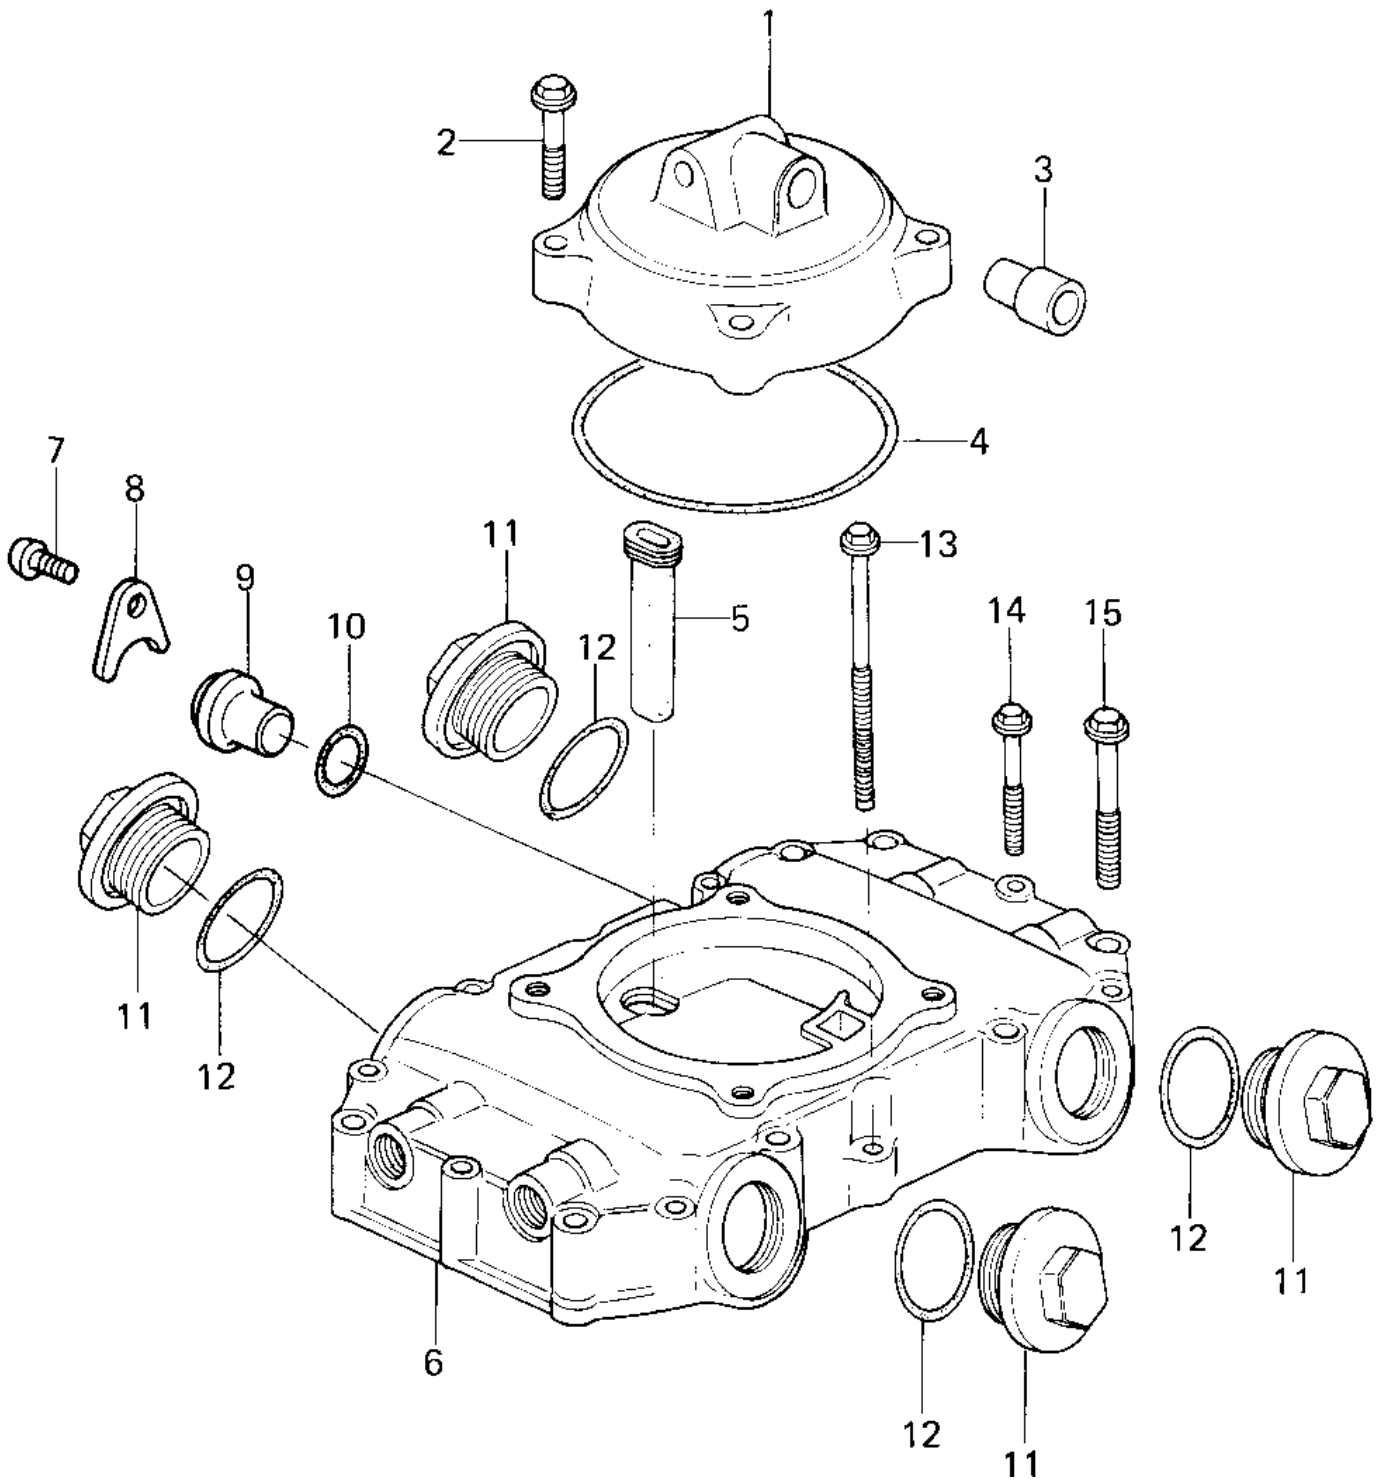

1978 KZ400-C1 PARTS DIAGRAM

CYLINDER HEAD COVERS

1978 KZ400-C1 PARTS LIST

CYLINDER HEAD COVERS

ITEM NAME	PART NUMBER	QUANTITY
BODY,BREATHER (Ref # 1)	14070-1004	1
BOLT,HEX HEAD,8X40 (Ref # 2)	92002-1214	4
BREATHER JOINT (Ref # 3)	14067-006	1
"O" RING,BREATHER (Ref # 4)	92055-1020	1
TUBE,BREATHER (Ref # 5)	92059-1002	1
CASE ROCKER (Ref # 6)	11022-1001	1
SCREW PAN HEAD 6X10 (Ref # 7)	220B0610	1
CLAMP,METER GEAR (Ref # 8)	92037-1030	1
PLUG,TACHOMETER (Ref # 9)	92066-1009	1
"O" RING,METER GEAR (Ref # 10)	92055-1021	1
PLUG,VLV ADJUST (Ref # 11)	92066-1006	4
"O" RING,VLV ADJUST (Ref # 12)	92055-1005	4
BOLT,6X105 (Ref # 13)	92003-194	2
BOLT,HEX HEAD,6X54 (Ref # 14)	92003-110	6
BOLT,HEX HEAD 8X63 (Ref # 15)	92002-1215	8