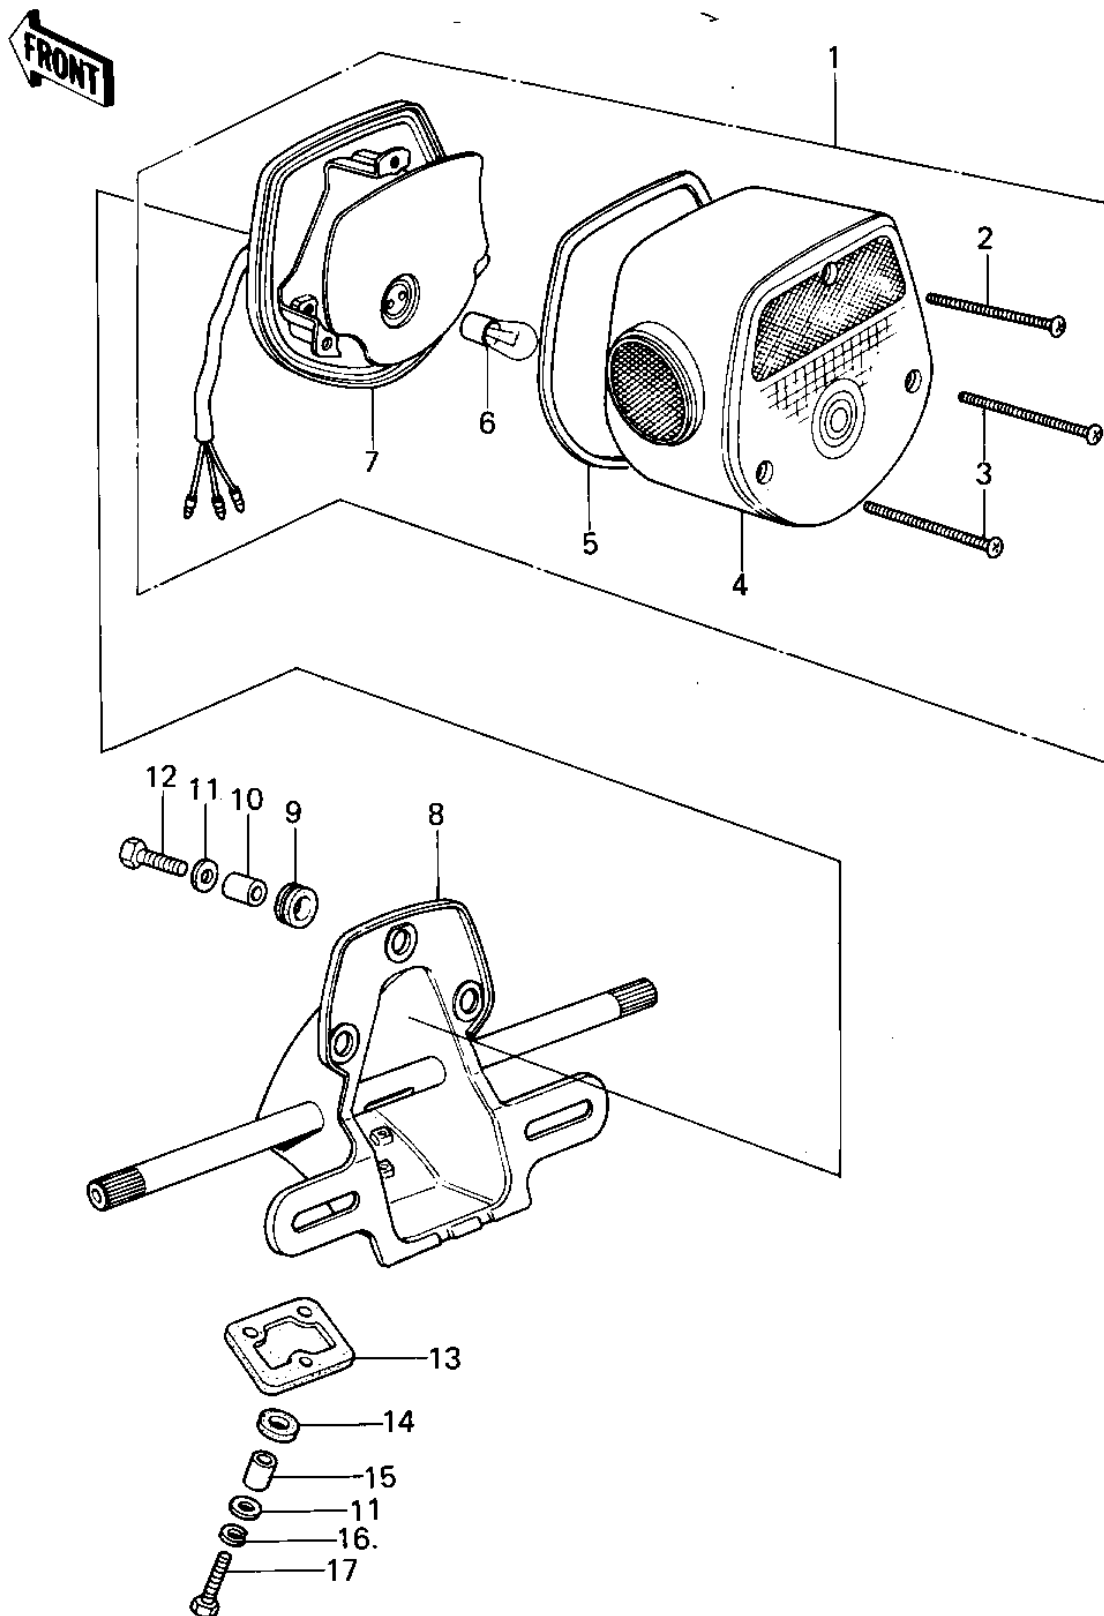

1979 KZ400-B2 PARTS DIAGRAM

TAILLIGHT

1979 KZ400-B2 PARTS LIST

TAILLIGHT

| ITEM NAME | PART NUMBER | QUANTITY |
|----------------------------------|-------------|----------|
| LAMP-TAIL (Ref # 1) | 23025-1031 | 1 |
| SCREW (Ref # 2) | 220R0455 | 1 |
| SCREW PAN HEAD 4X50 (Ref # 3) | 220E0450 | 1 |
| LENS,TAIL LAMP (Ref # 4) | 23026-028 | 1 |
| GASKET,TAIL LAMP LENS (Ref # 5) | 23028-019 | 1 |
| BULB,12V 32/3CP (Ref # 6) | 92069-059 | 1 |
| BODY-COMP-TAIL LAMP (Ref # 7) | 23027-1019 | 1 |
| BRACKET,TAIL LAMP (Ref # 8) | 23036-1002 | 1 |
| DAMPER RUBBER (Ref # 9) | 92075-076 | 1 |
| COLLAR,6.8X10X8.5 (Ref # 10) | 92027-129 | 1 |
| WASHER 6.5X20X1.6T (Ref # 11) | 92022-125 | 1 |
| BOLT-UPSET,6X20 (Ref # 12) | 112G0620 | 1 |
| DAMPER RUBBER,RR FEND (Ref # 13) | 35039-004 | 1 |
| DAMPER RUBBER,RR FEND (Ref # 14) | 92075-121 | 1 |
| COLLAR 6.8X10X14.5 (Ref # 15) | 92027-156 | 1 |
| WASHER SPRING 6MM (Ref # 16) | 461F0600 | 1 |
| BOLT-UPSET (Ref # 17) | 112G0625 | 1 |