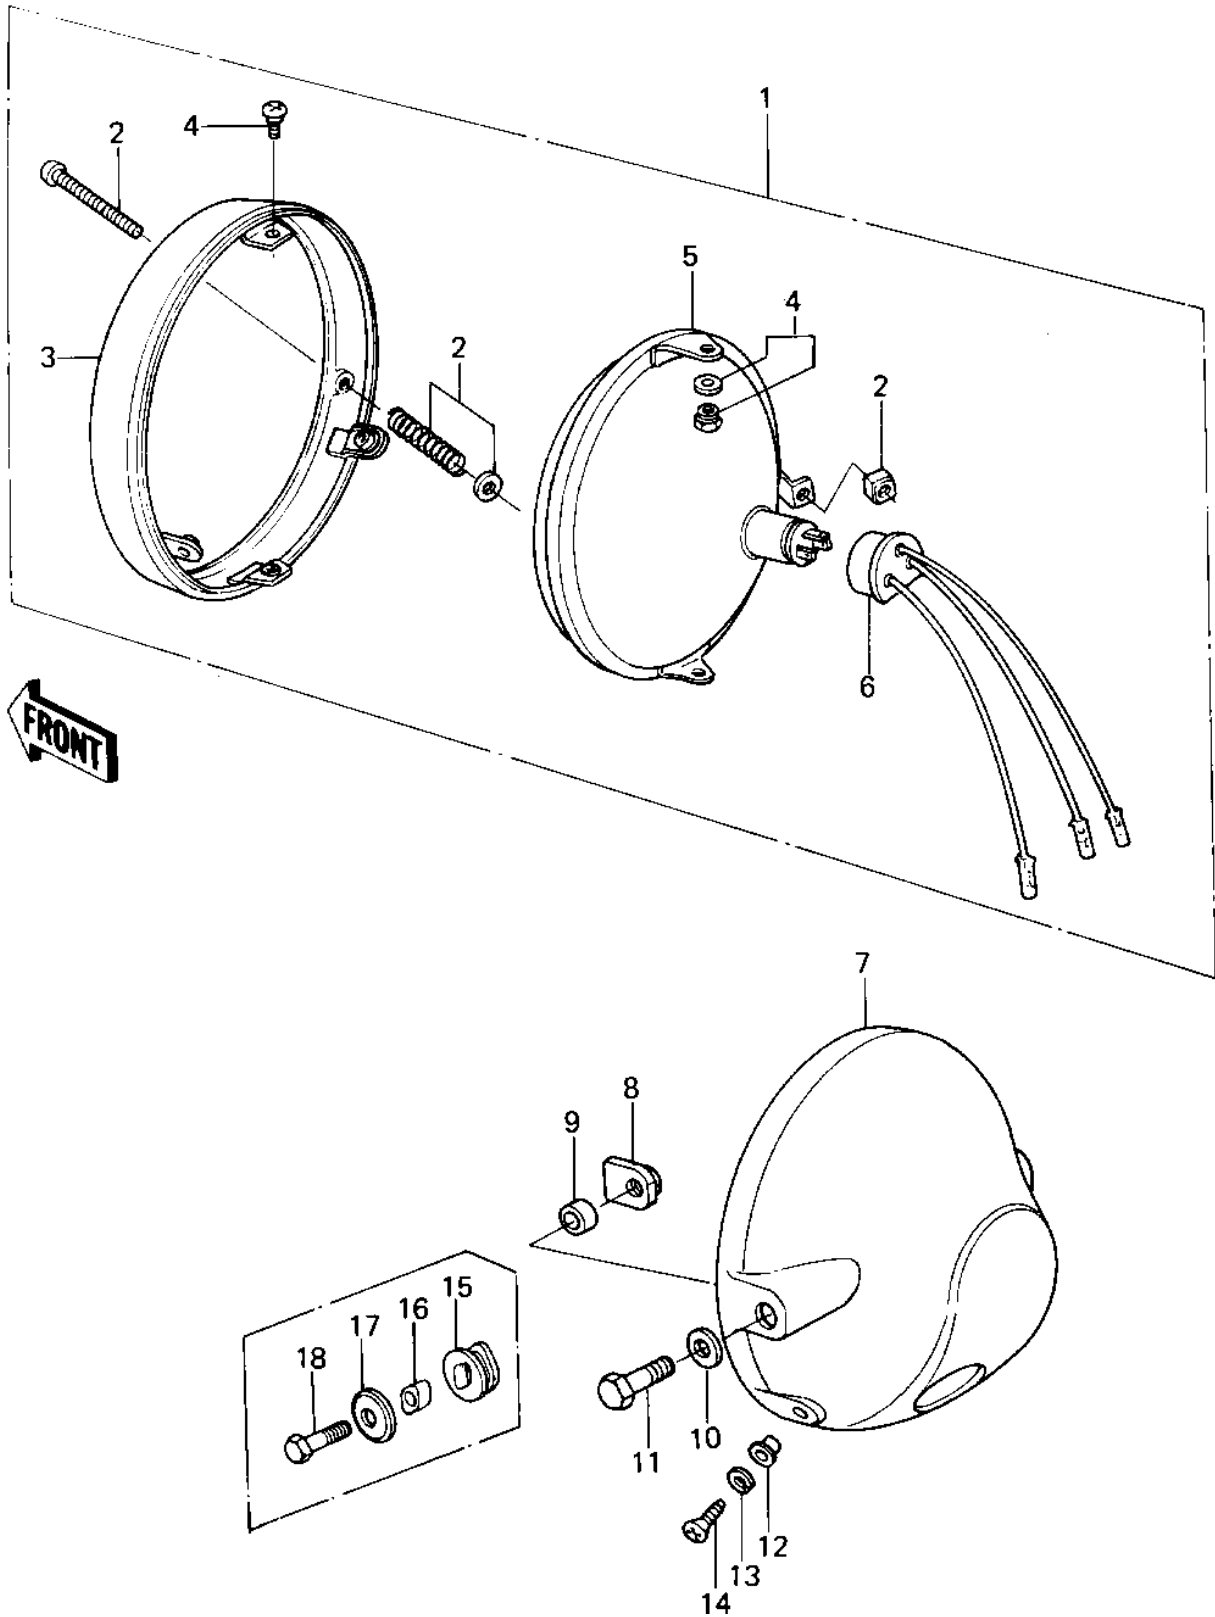

1979 KZ400-B2 PARTS DIAGRAM

HEADLIGHT

1979 KZ400-B2 PARTS LIST

HEADLIGHT

ITEM NAME	PART NUMBER	QUANTITY
LIGHT UNIT HEAD (Ref # 1)	23003-022	
SCREW ASY FOCUS ADJST (Ref # 2)	23013-008	
RIM HEAD LIGHT (Ref # 3)	23006-044	
SCREW ASY LENS UNIT (Ref # 4)	23013-009	
LENS UNIT HEAD LIGHT (Ref # 5)	23007-059	
SOCKET ASSY,HEAD LAMP (Ref # 6)	23008-037	
BODY,HEAD LIGHT,BLACK (Ref # 7)	23005-047-21	
NUT 10MM (Ref # 8)	23020-021	
COLLAR,HEAD LIGHT (Ref # 9)	92027-231	
WASHER PLAIN 10MM (Ref # 10)	411B1000	
BOLT,HEX HEAD,10X25 (Ref # 11)	92007-045	
WASHER (Ref # 12)	23021-010	
WASHER SPRING 5MM (Ref # 13)	461F0500	
SCREW-PAN HEAD,5MM (Ref # 14)	92011-024	
DAMPER RUBBER (Ref # 15)	92075-128	
COLLAR,HEAD LAMP (Ref # 16)	92027-1129	
WASHER,PLAIN (Ref # 17)	92022-289	
BOLT,10MM (Ref # 18)	92007-024	