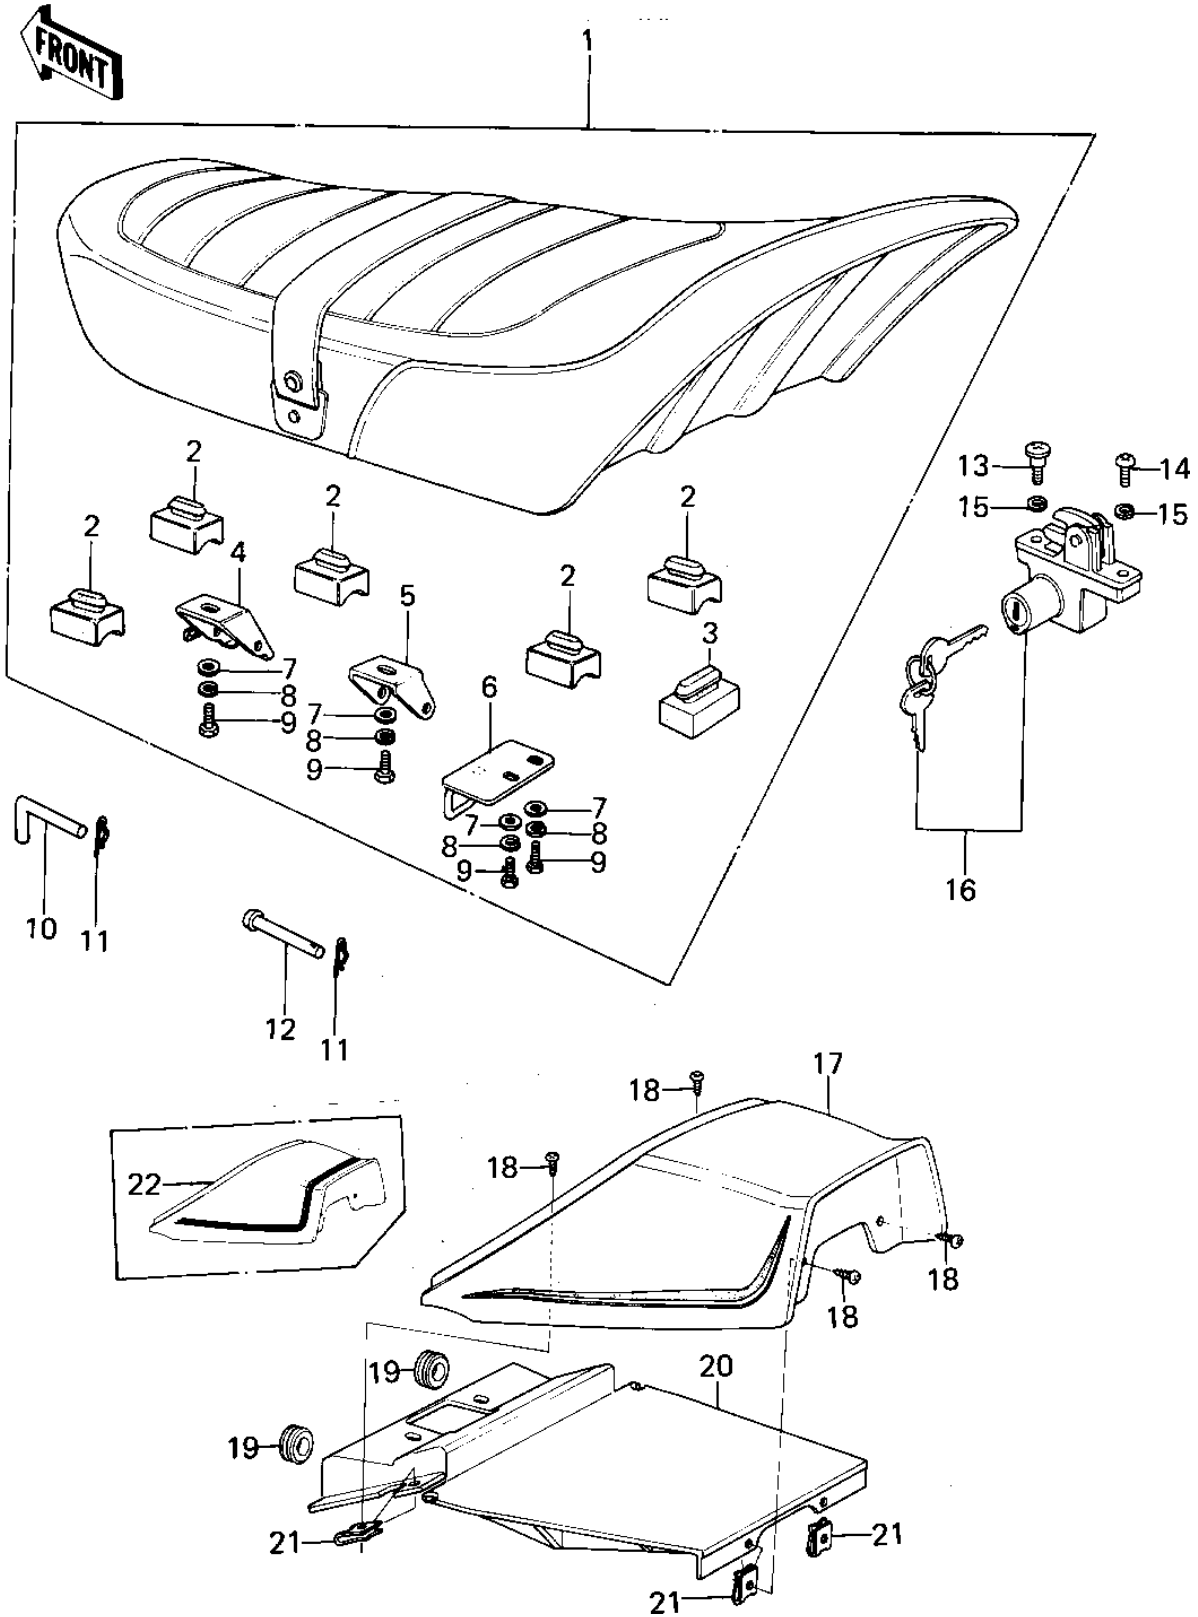

1979 KZ400-B2 PARTS DIAGRAM

SEAT/SEAT COVER

1979 KZ400-B2 PARTS LIST

SEAT/SEAT COVER

ITEM NAME	PART NUMBER	QUANTITY
SEAT-ASSY,DUAL (Ref # 1)	53001-1032	2
DAMPER RUBBER-SEAT (Ref # 2)	92075-156	1
DAMPER RUBBER (Ref # 3)	92075-099	1
HINGE,SEAT (Ref # 4)	53009-1007	1
HINGE, REAR (Ref # 5)	53009-026	1
HOOK,SEAT (Ref # 6)	53008-024	1
WASHER PLAIN 6MM (Ref # 7)	411B0600	1
WASHER SPRING 6MM (Ref # 8)	461F0600	2
BOLT-UPSET 6X14 (Ref # 9)	112B0614	1
PIN,SEAT PIVOT (Ref # 10)	92043-1064	1
COTTER PIN (Ref # 11)	92041-003	1
PIN, DUAL SEAT PIVOT (Ref # 12)	53011-006	1
BOLT,HELMET HOOK,6MM (Ref # 13)	92001-1021	1
SCREW PAN HEAD 6X14 (Ref # 14)	220B0614	1
LOCK ASSY,SEAT HELMET (Ref # 16)	27016-5028	1
COVER,SEAT,C.E.GREEN (Ref # 17)	14025-1008-4U	1
COVER,SEAT,C.P.RED (Ref # 17)	14025-1008-A5	1
SCREW,SEAT COVER FITT (Ref # 18)	92008-010	1
DAMPER (Ref # 19)	92075-1057	1
PLATE,SEAT COVER (Ref # 20)	13169-1026	1
NUT,SEAT COVER (Ref # 21)	92018-006	1
COVER,SEAT,L.RED (Ref # 22)	14025-1008-7V	1
COVER,SEAT,C.O.BLUE (Ref # 22)	14025-1008-4X	1