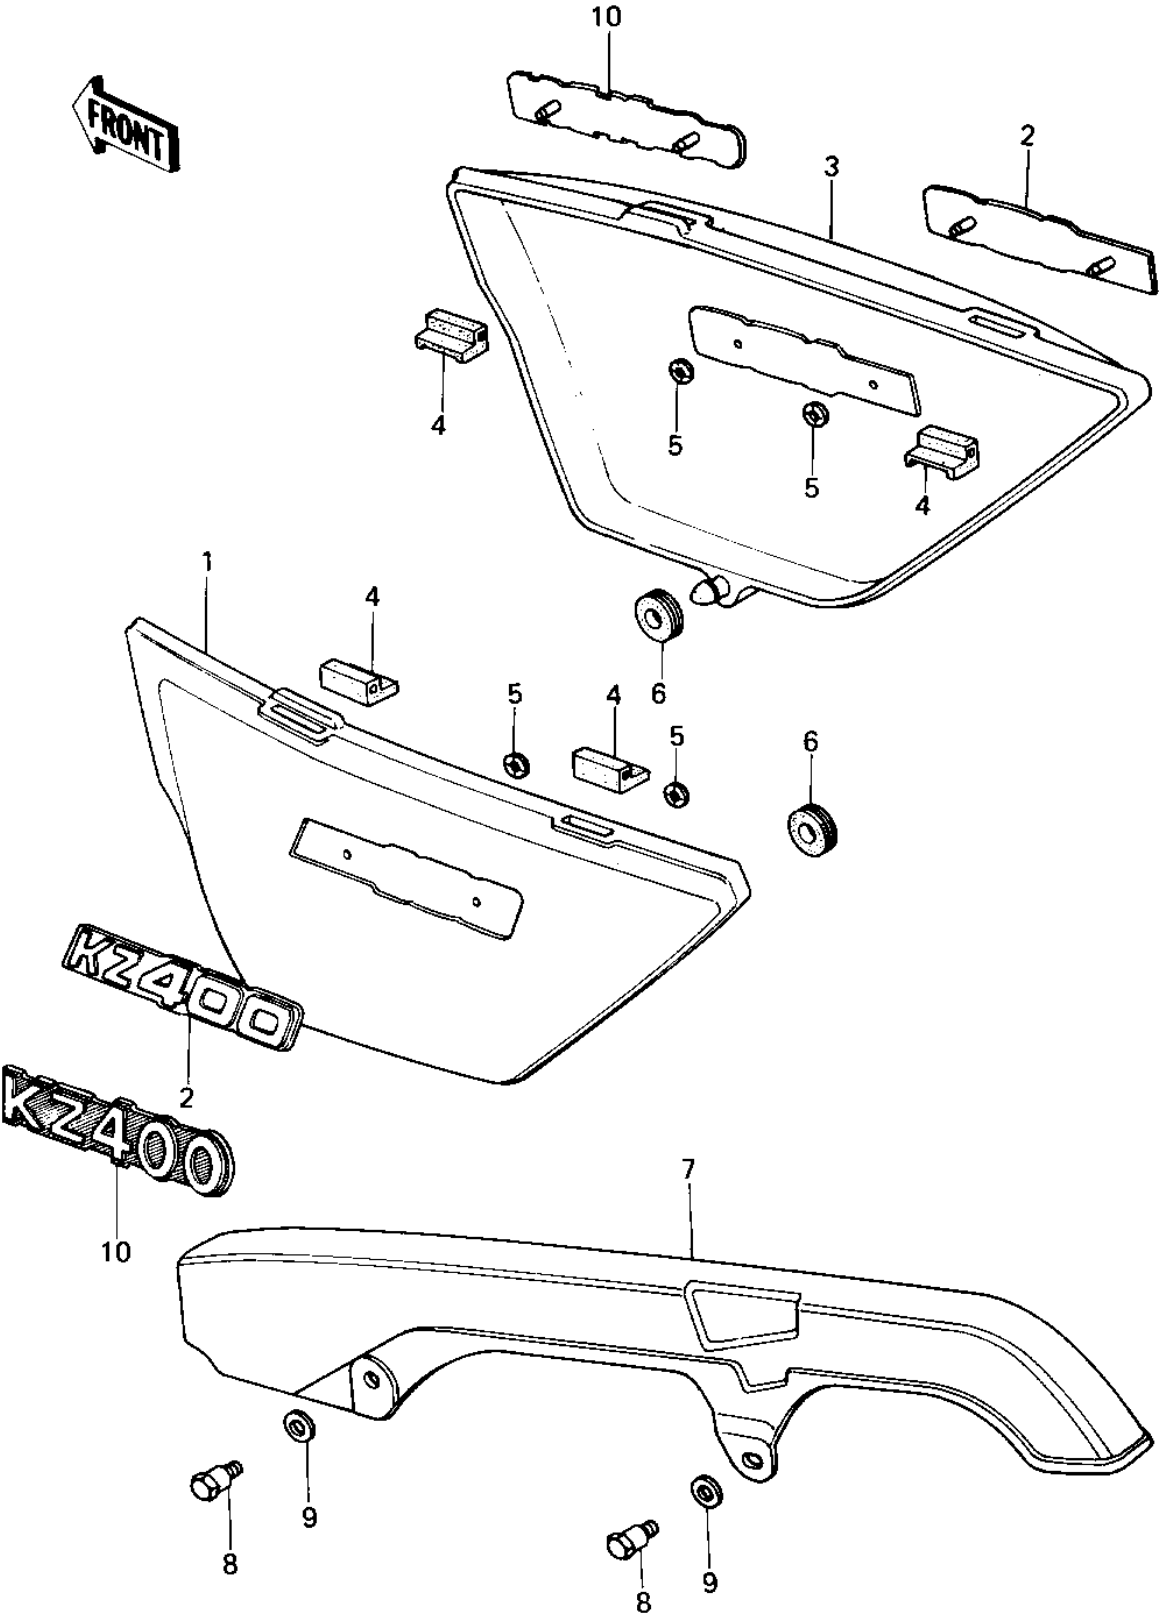

1979 KZ400-B2 PARTS DIAGRAM

SIDE COVERS/CHAIN COVER

1979 KZ400-B2 PARTS LIST

SIDE COVERS/CHAIN COVER

ITEM NAME	PART NUMBER	QUANTITY
COVER,SIDE L.H. E GRN (Ref # 1)	36001-1057-4U	1
COVER,SIDE (Ref # 1)	36001-1057-A5	1
COVER,SIDE,L.H.L.RED (Ref # 1)	36001-1057-7V	1
COVER,SIDE,L.H.O.BLUE (Ref # 1)	36001-1057-4X	1
EMBLEM,SIDE COVER (Ref # 2)	56018-267	1
COVER,SIDE R.H.E.GREN (Ref # 3)	36001-1058-4U	1
COVER,SIDE R.H.P.REP (Ref # 3)	36001-1058-A5	1
COVER SIDE,R.H.L.RED (Ref # 3)	36001-1058-7V	1
COVER,SIDE,R.H.O.BLUE (Ref # 3)	36001-1058-4X	1
PROTECTOR SIDE COVER (Ref # 4)	31082-005	1
NUT,LOCK,3MM (Ref # 5)	92018-005	1
GROMMET (Ref # 6)	92071-056	1
CASE,CHAIN (Ref # 7)	36014-1002	1
BOLT,HEAX HEAD,6X14 (Ref # 8)	92001-115	1
WASHER,8.5X20X1.6 (Ref # 9)	92022-1561	1
MARK,SIDE COVER (Ref # 10)	56018-1066	1