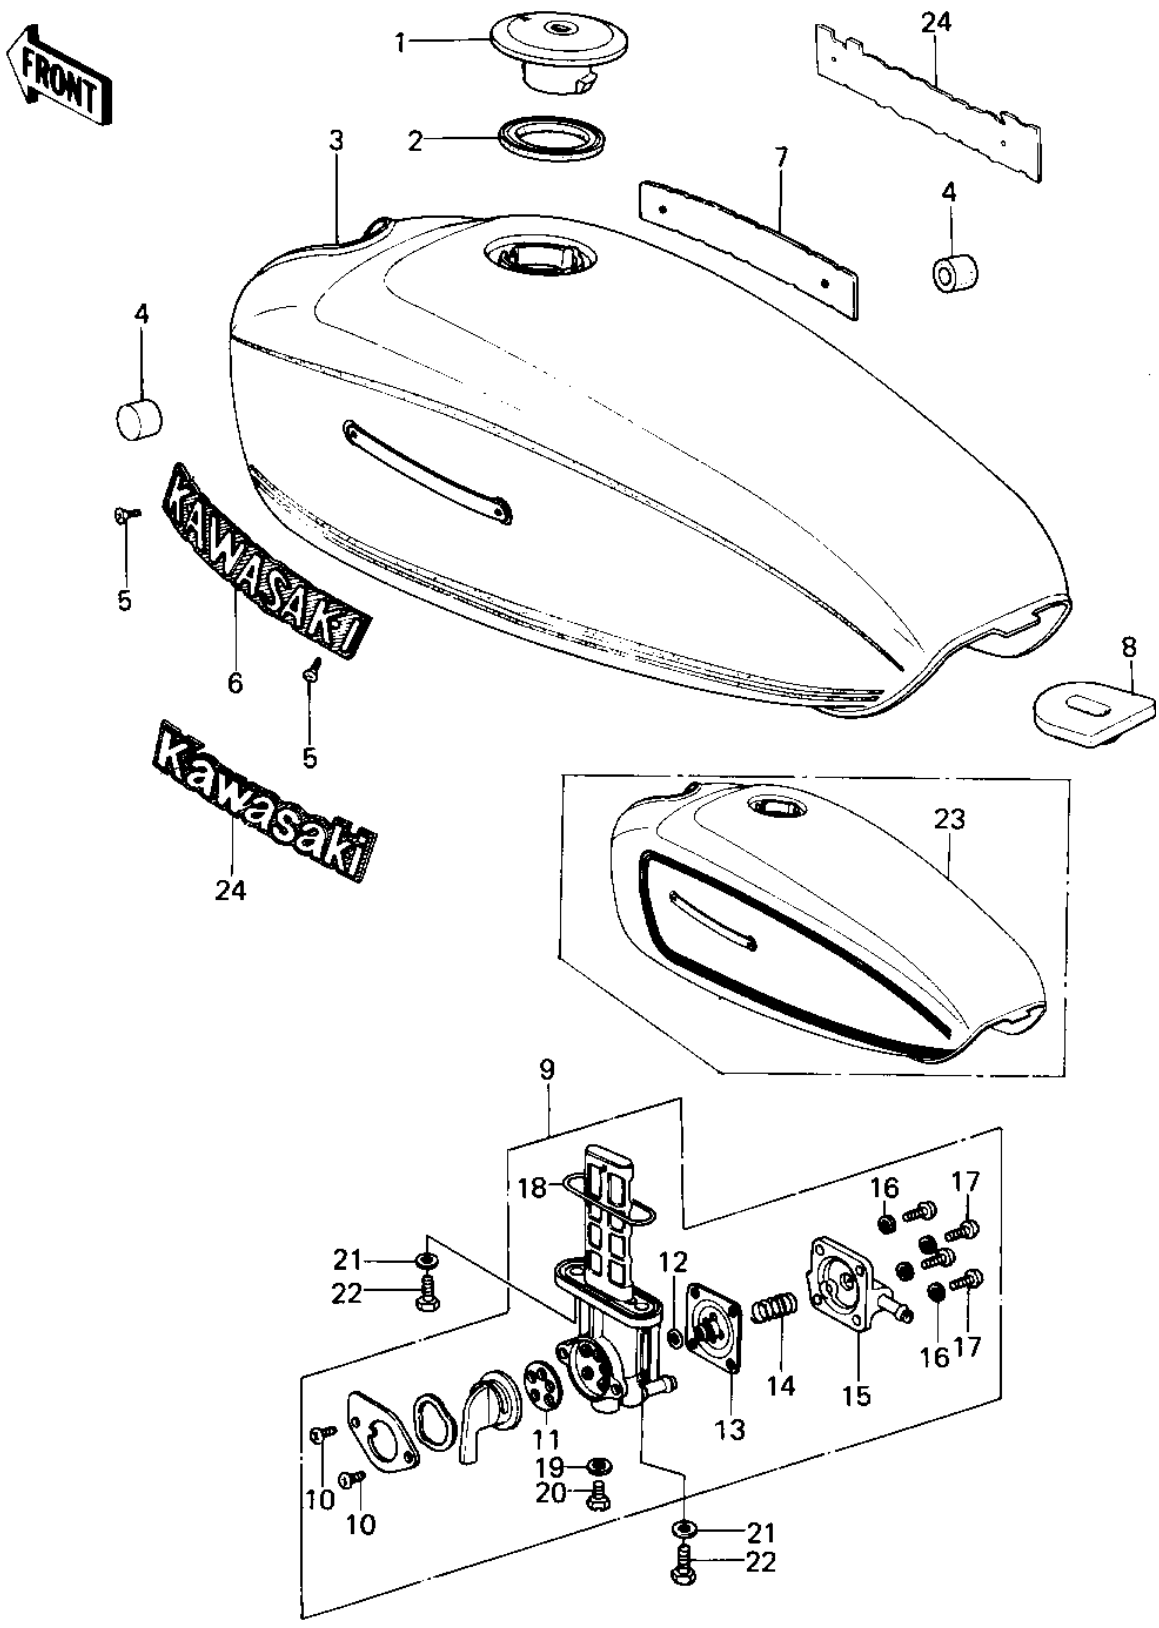

# 1979 KZ400-B2 PARTS DIAGRAM

FUEL TANK

# 1979 KZ400-B2 PARTS LIST

## FUEL TANK

ITEM NAME	PART NUMBER	QUANTITY
CAP ASSY,TANK (Ref # 1)	51048-1001	
GASKET,TANKCAP (Ref # 2)	11009-1053	
TANK-FUEL,C.E.GREEN (Ref # 3)	51001-1004-4U	
TANK-FUEL,C.P.RED (Ref # 3)	51001-1004-A5	
DAMPER RUBBER-FL TANK (Ref # 4)	92075-101	
SCREW-CSK-CROS (Ref # 5)	221C0306	
EMBLEM,FUEL TANK,L.H (Ref # 6)	56014-1013	
EMBLEM,FUEL TANK,R.H (Ref # 7)	56014-1014	
DAMPER RUBBER FUEL TA (Ref # 8)	92075-295	
TAP ASSY,FUEL (Ref # 9)	51023-1030	
SCREW PAN HEAD 4X8 (Ref # 10)	220B0408	
GASKET,TAP VALVE (Ref # 11)	11009-1068	
"O" RING,DIAPHRAGM (Ref # 12)	92055-1068	
DIAPHRAGM ASSY,TAP (Ref # 13)	43028-1009	
SPRING,DIAPHRAGM (Ref # 14)	92081-1054	
COVER ASSY,TAP DIAPRM (Ref # 15)	16146-1006	
WASHER SPRING 4MM (Ref # 16)	461F0400	
SCREW PAN HEAD 4X10 (Ref # 17)	220B0410	
"O" RING,TAP FLANGED (Ref # 18)	43058-1006	
GASKET,DRAIN BOLT (Ref # 19)	11009-1045	
BOLT,DRAIN (Ref # 20)	92001-1089	
WASHER-PLAIN (Ref # 21)	92022-183	
BOLT,6X20,FUEL TAP (Ref # 22)	92001-1091	
TANK-FUEL,L.RED (Ref # 23)	51001-1004-7V	
TANK-FUEL,C.O.BLUE (Ref # 23)	51001-1004-4X	
EMBLEM,FUEL TANK (Ref # 24)	56014-1038	