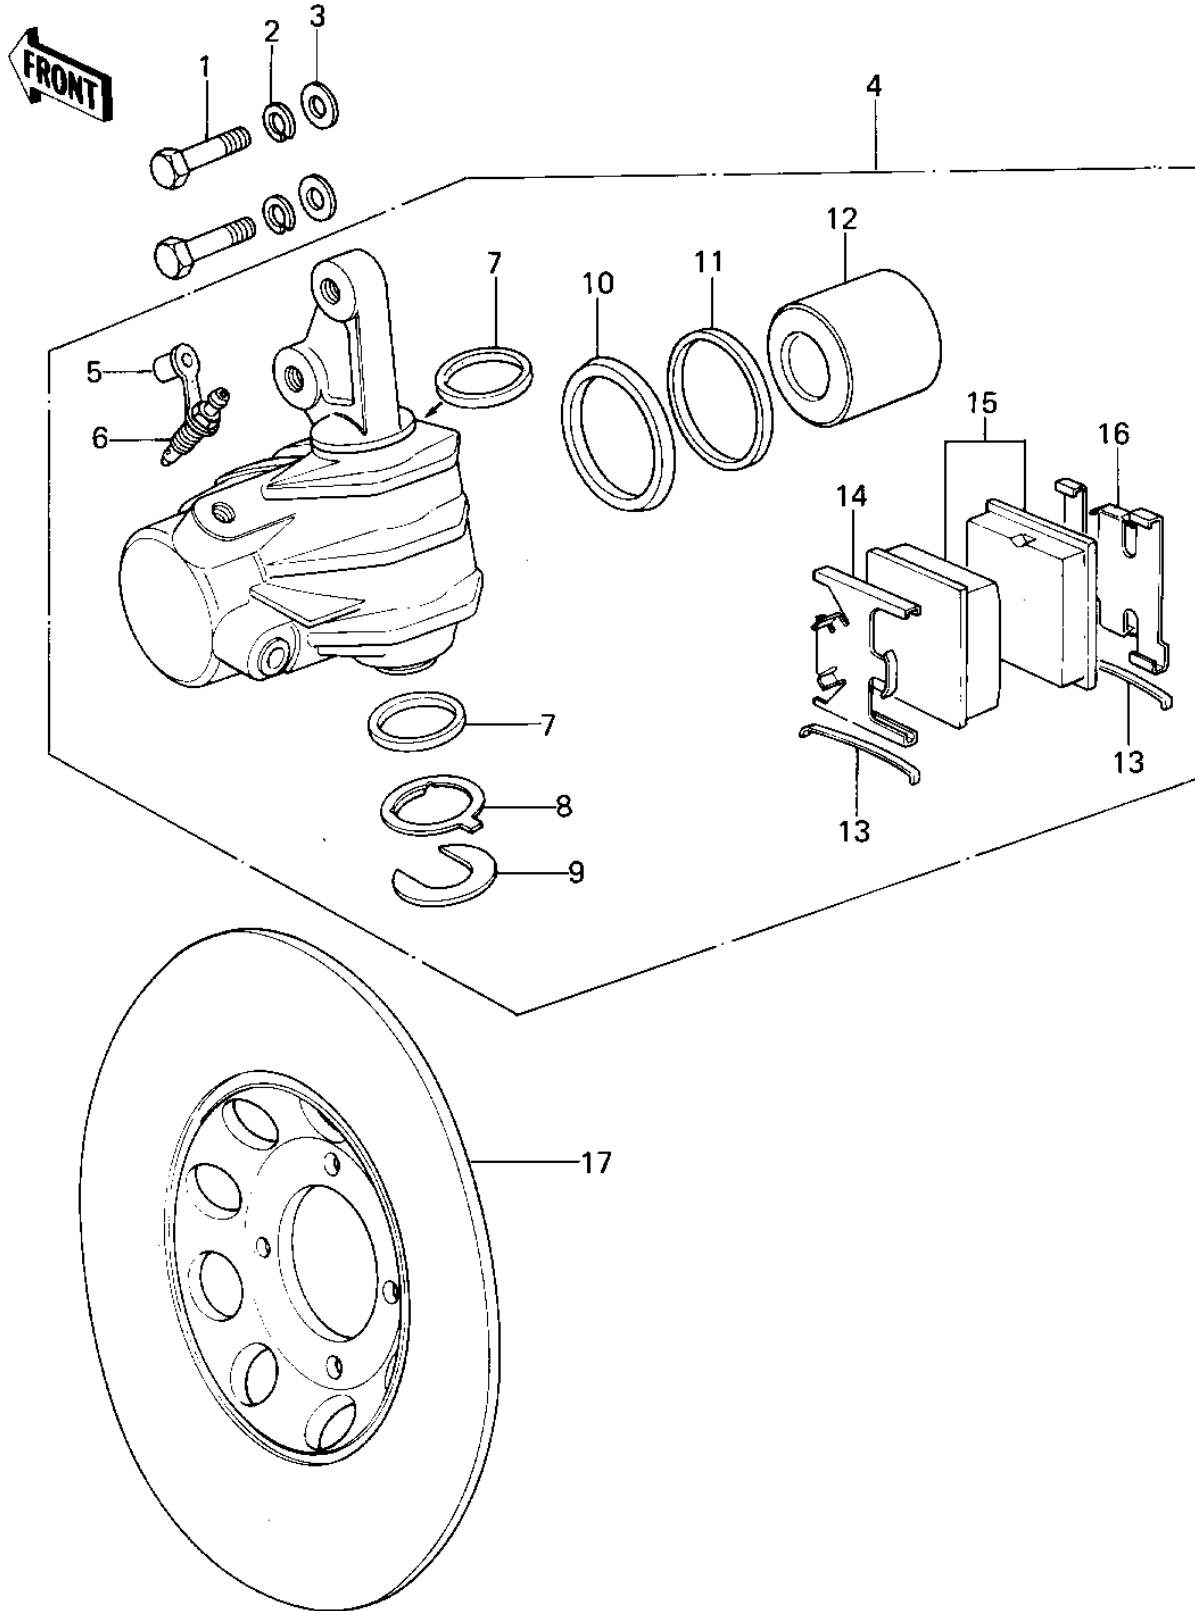

# 1979 KZ400-B2 PARTS DIAGRAM

## FRONT BRAKE

### FRONT BRAKE

ITEM NAME	PART NUMBER	QUANTITY
BOLT,HEX HEAD,10X57 (Ref # 1)	92007-044	
WASHER SPRING 10MM (Ref # 2)	461F1000	
WASHER PLAIN 10MM (Ref # 3)	410B1000	
CALIPER ASSY (Ref # 4)	43041-1003	
CAP,BREEDER (Ref # 5)	43057-004	
BREEDER (Ref # 6)	43056-004	
SEAL, FRICTION (Ref # 7)	43049-1001	
WASHER SET,LOCK (Ref # 8)	92022-1161	
WASHER SET,LOCK (Ref # 9)	92022-1161	
RING,PISTON SEAL (Ref # 10)	43049-004	
SEAL (Ref # 11)	43083-002	
PISTON,CALIPER (Ref # 12)	43048-005	
SPRING (Ref # 13)	92081-1031	
CLIP,PAD INNER (Ref # 14)	92037-1066	
PAD SET (Ref # 15)	43050-5004	
CLIP,PAD,OUTER (Ref # 16)	92037-1004	
DISC.PLATE (Ref # 17)	41080-1001	