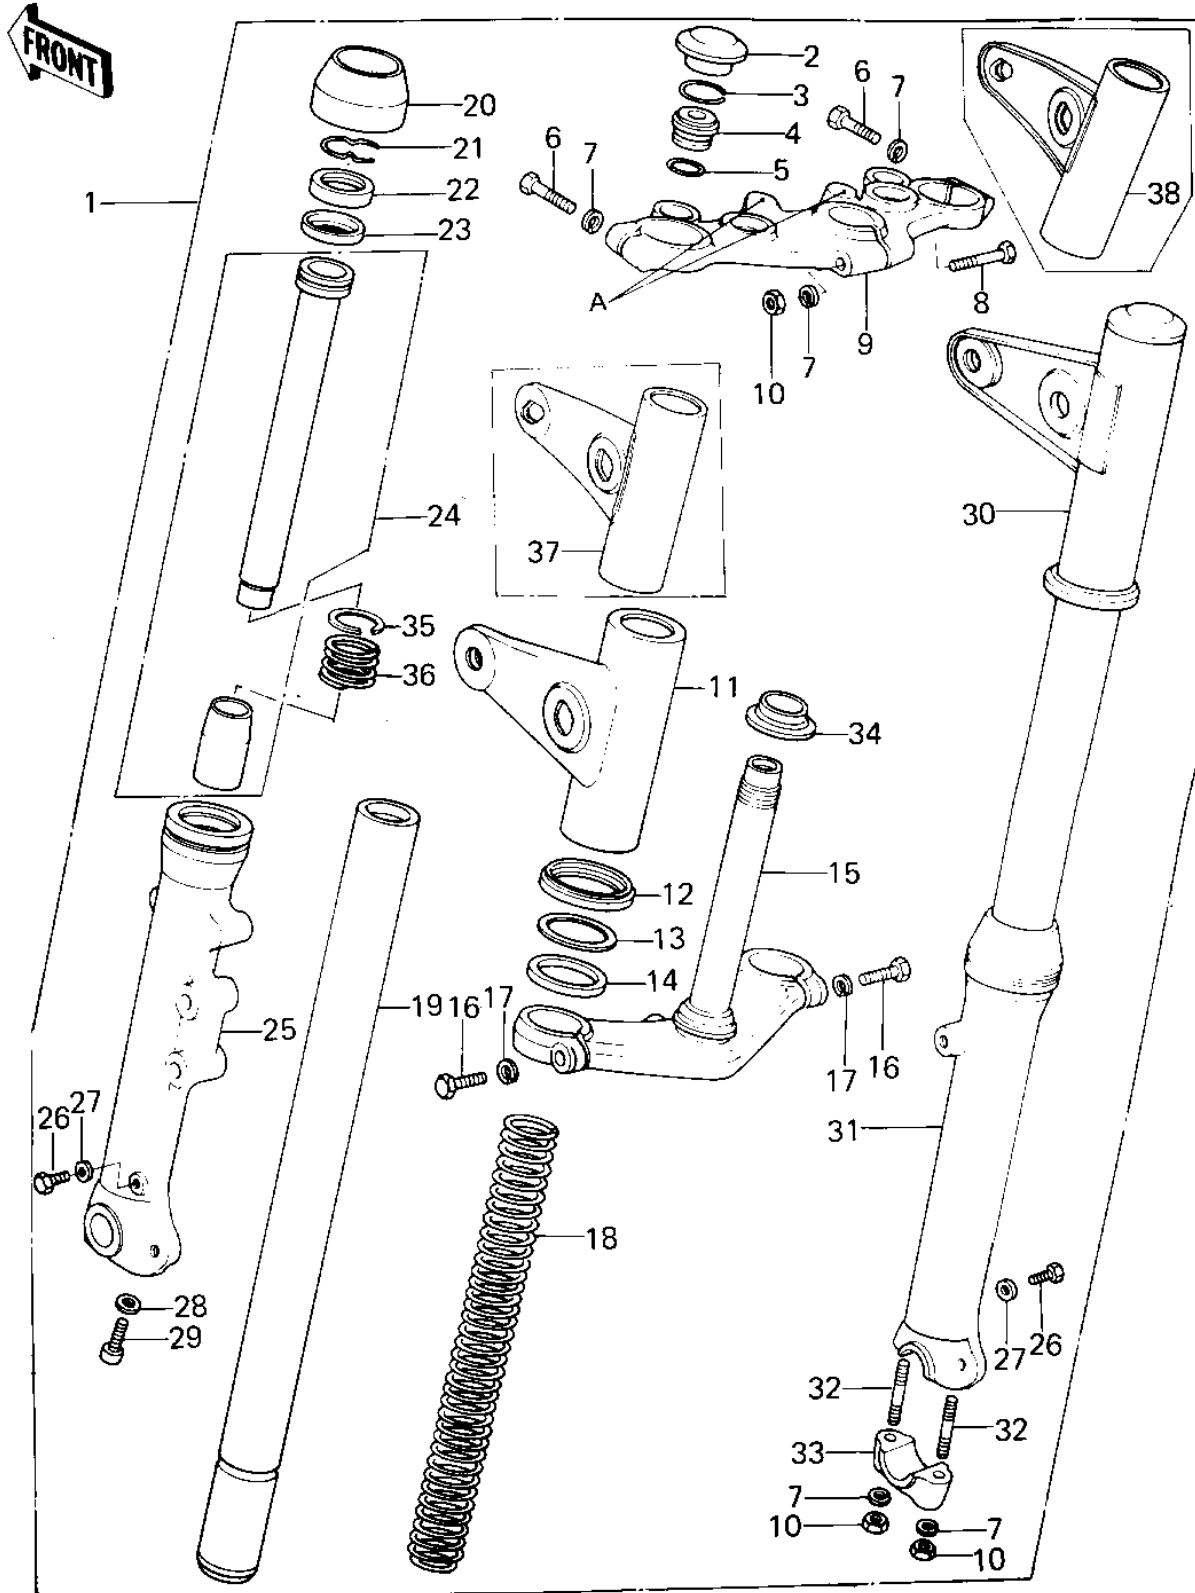

1979 KZ400-B2 PARTS DIAGRAM

FRONT FORK

1979 KZ400-B2 PARTS LIST

FRONT FORK

ITEM NAME	PART NUMBER	QUANTITY
FORK-FRONT (Ref # 1)	44001-1005	1
FORK-FRONT (Ref # 1)	44001-1050	1
FORK-FRONT (Ref # 1)	44001-1063	1
CAP,RUBBER,FORK TOP (Ref # 2)	11012-1021	1
CIRCLIP (Ref # 3)	44044-023	1
GUIDE,SPRING (Ref # 4)	44029-022	1
"O" RING (Ref # 5)	44046-025	1
BOLT,HEX HEAD,8X40 (Ref # 6)	92001-1063	1
WASHER SPRING 8MM (Ref # 7)	461F0800	1
BOLT,HEX HEAD,8X55 (Ref # 8)	92001-1064	1
HEAD,STEERING STEM (Ref # 9)	44039-1007	1
HEAD,STEERING STEM (Ref # 9)	44039-1014	1
NUT,LOCK,8MM (Ref # 10)	92015-1124	1
COVER,L.H,FORK (Ref # 11)	44033-1007	1
GUIDE,FORK COVER (Ref # 12)	44064-027	1
WASHER,FORK COVER (Ref # 13)	92022-297	1
DAMPER RUBBER,FK COV (Ref # 14)	92075-240	1
STEM,STEERING (Ref # 15)	44037-1002	1
BOLT,HEX HEAD 10X35 (Ref # 16)	92001-1252	1
WASHER SPRING 10MM (Ref # 17)	461F1000	1
SPRING,FORK INNER (Ref # 18)	44026-1011	1
TUBE,FORK INNER (Ref # 19)	44013-1010	1
DUST SHIELD,FORK (Ref # 20)	92093-1063	1
RING,OIL SEAL STOPER (Ref # 21)	44043-057	1
OIL SEAL,FORK (Ref # 22)	92049-1077	1
SPACER,FORK (Ref # 23)	92026-1005	1
CYLINDER-FORK (Ref # 24)	44022-1028	1
TUBE,LH,FORK OUTER (Ref # 25)	44005-1009	1
BOLT HEX HEAD 6X8 (Ref # 26)	110B0608	1

1979 KZ400-B2 PARTS LIST

FRONT FORK

ITEM NAME	PART NUMBER	QUANTITY
GASKET,DRAIN PLUG (Ref # 27)	44045-047	1
GASKET,FORK CYL BOLT (Ref # 28)	44045-051	1
BOLT,FORK CYLINDER (Ref # 29)	44041-078	1
COVER,R.H.FORK (Ref # 30)	44033-1008	1
TUBE,RH,FORK OUTER (Ref # 31)	44006-1042	1
UNAVAILABLE IN PRICE BOOK (Ref # 32)	172B0830	1
HOLDER, FRONT AXLE (Ref # 33)	44063-010	1
CONE STRNG STEM BERNG (Ref # 34)	92047-006	1
RING,FORK PISTON (Ref # 35)	44025-006	1
SPRING,FORK REBOUND (Ref # 36)	44026-060	1
COVER,L.H,FORK (Ref # 37)	44033-1025	1
COVER,R.H,FORK (Ref # 38)	44033-1026	1