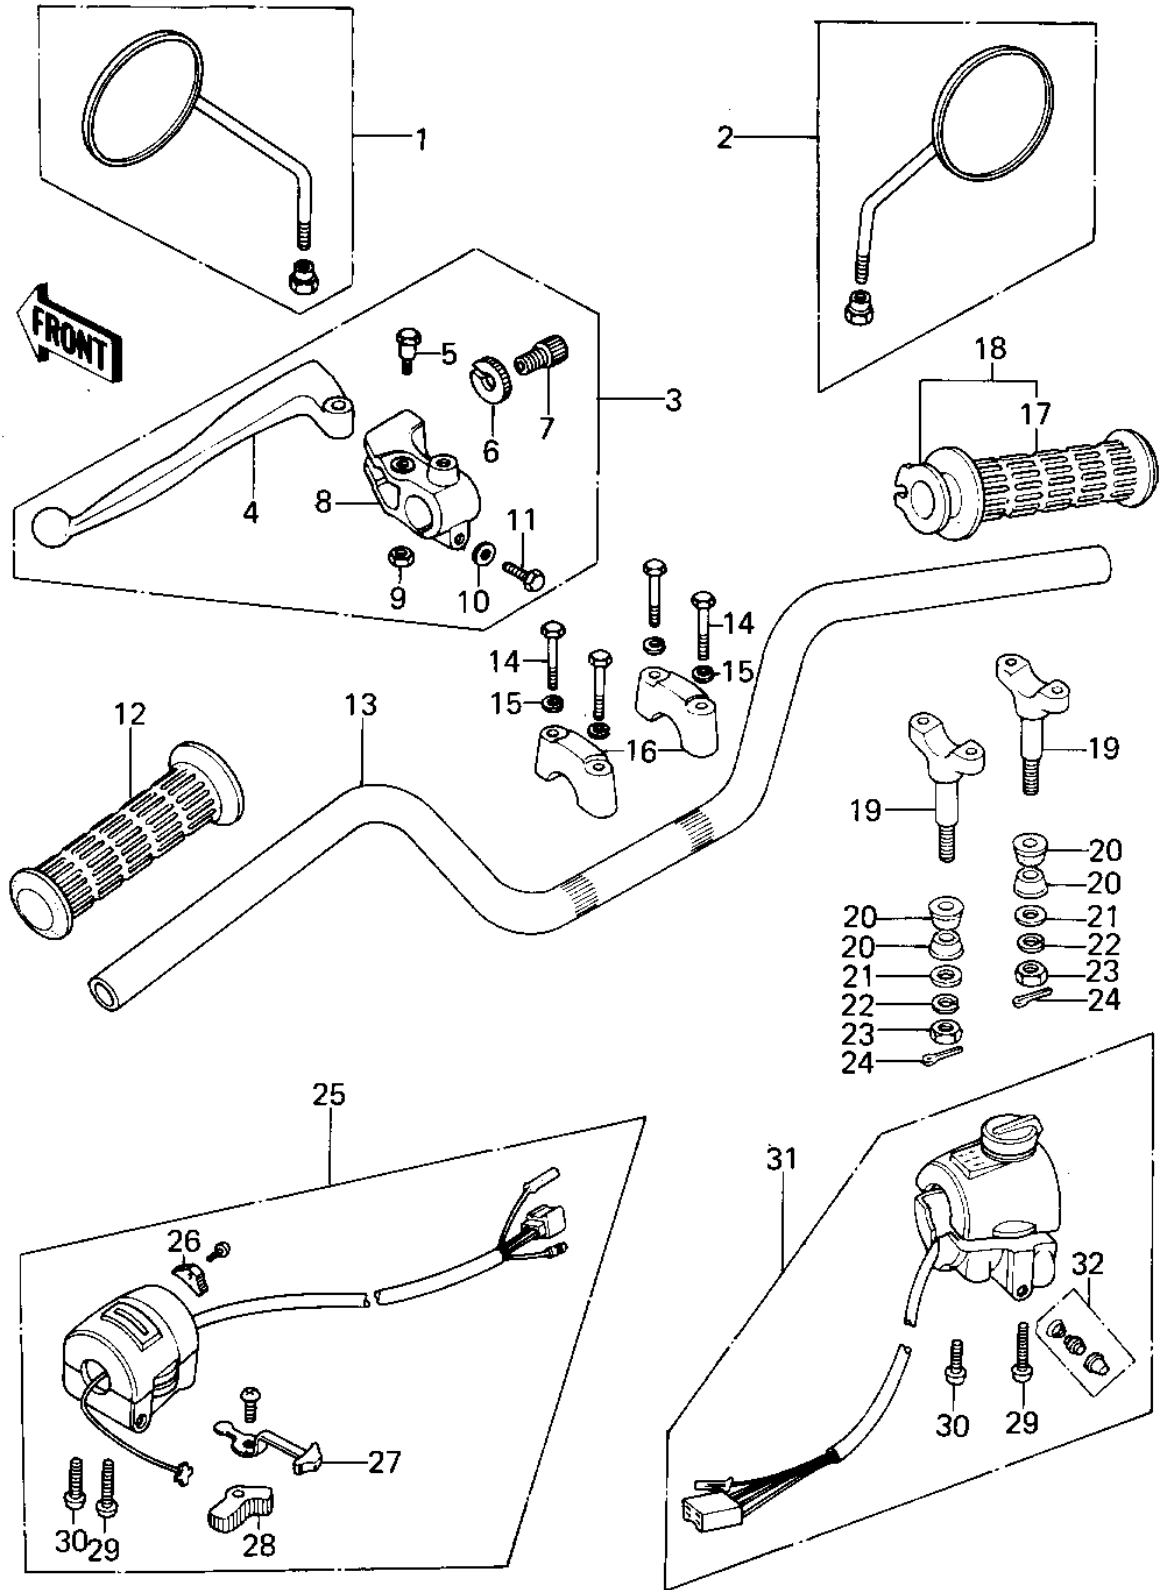

1979 KZ400-B2 PARTS DIAGRAM

HANDLEBAR

1979 KZ400-B2 PARTS LIST

HANDLEBAR

ITEM NAME	PART NUMBER	QUANTITY
REAR VIEW MIRROR,L.H. (Ref # 1)	56001-1015	
REAR VIEW MIRROR,R.H. (Ref # 2)	56001-1016	
LEVER ASSY,CLUTCH (Ref # 3)	46076-052	
LEVER,CLUTCH (Ref # 4)	46092-023	
BOLT,HEX HEAD (Ref # 5)	92007-047	
NUT,CABLE ADJUST NUT (Ref # 6)	46056-007	
SCREW CABLE ADJUST (Ref # 7)	46055-003	
HOLDER,CLUTCH LEVER (Ref # 8)	46094-017	
NUT (Ref # 9)	92019-008	
WASHER PLAIN 6MM (Ref # 10)	410B0600	
BOLT HEX HEAD 6X25 (Ref # 11)	110N0625	
RUBBER,L.H GRIP (Ref # 12)	46075-028	
HANDLEBAR (Ref # 13)	46003-1019	
BOLT 8X38 (Ref # 14)	92001-1405	
WASHER SPRING 8MM (Ref # 15)	461F0800	
HOLDER-HANDLEBAR (Ref # 16)	46012-008	
RUBBER,R.H GRIP (Ref # 17)	46061-018	
GRIP ASSY,THROTTLE (Ref # 18)	46019-038	
HOLDER-HANDLEBAR LOW (Ref # 19)	46012-010	
DAMPER RUBBER HANDLE (Ref # 20)	92075-039	
CAP HANDLEBAR HOLDER (Ref # 21)	46016-003	
WASHER SPRING 10MM (Ref # 22)	461F1000	
NUT,10MM (Ref # 23)	314B1000	
PIN,SNAP (Ref # 24)	554A0800	
HOUSING ASSY,CONT,L.H (Ref # 25)	46091-1079	
KNOB,LIGHTING SW L.H (Ref # 26)	46044-013	
KNOB,LIGHTING SW L.H (Ref # 27)	46043-005	
BUTTON, HORN PUSH (Ref # 28)	46028-006	
SCREW-PAN-CROS (Ref # 29)	220B0535	

1979 KZ400-B2 PARTS LIST

HANDLEBAR

ITEM NAME	PART NUMBER	QUANTITY
SCREW PAN HEAD 5X30 (Ref # 30)	220B0530	
HOUSING ASSY,R.H (Ref # 31)	46091-1039	
SWITCH ASSY,HORN BUTN (Ref # 32)	27010-1009	