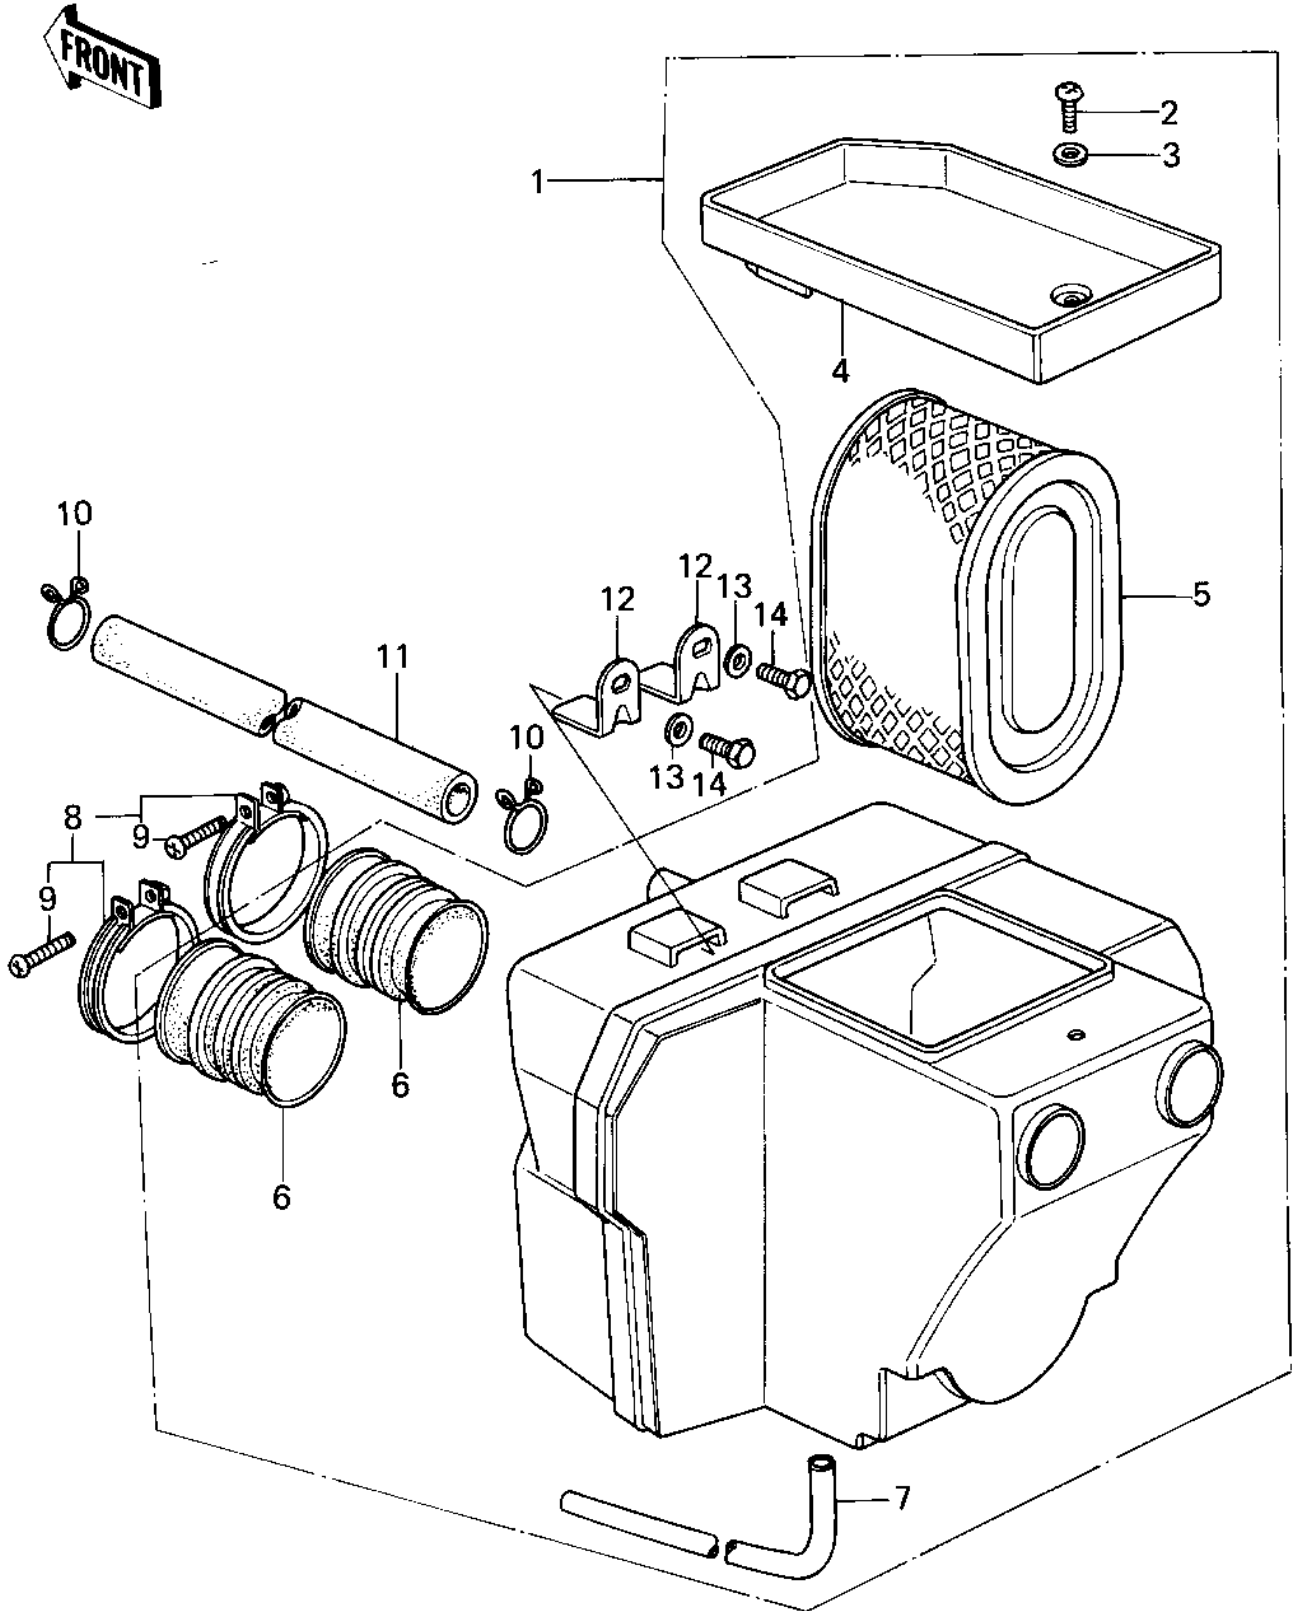

1979 KZ400-B2 PARTS DIAGRAM

AIR CLEANER

1979 KZ400-B2 PARTS LIST

AIR CLEANER

ITEM NAME	PART NUMBER	QUANTITY
AIR CLEANER ASSY (Ref # 1)	11010-1066	
SCREW PAN HEAD 6X16 (Ref # 2)	220B0616	
WASHER PLAIN 6MM (Ref # 3)	410B0600	
CAP,AIR CLEANER (Ref # 4)	11012-1004	
ELEMENT,AIR CLNR (Ref # 5)	11013-1002	
DUCT,AIR FILTER (Ref # 6)	14073-5001	
TUBE-VINYL 6X300 (Ref # 7)	700Q06300	
CLAMP,57M/M (Ref # 8)	92037-1006	
SCREW PAN HEAD 5X30 (Ref # 9)	220B0530	
CLAMP,BREATHER TUBE (Ref # 10)	92037-213	
TUBE,BREATHER,270M/M (Ref # 11)	92059-1003	
BRACKET,AIR CLEANER (Ref # 12)	11034-1058	
WASHER PLAIN 8MM (Ref # 13)	410B0800	
BOLT SMALL (Ref # 14)	114G0812	