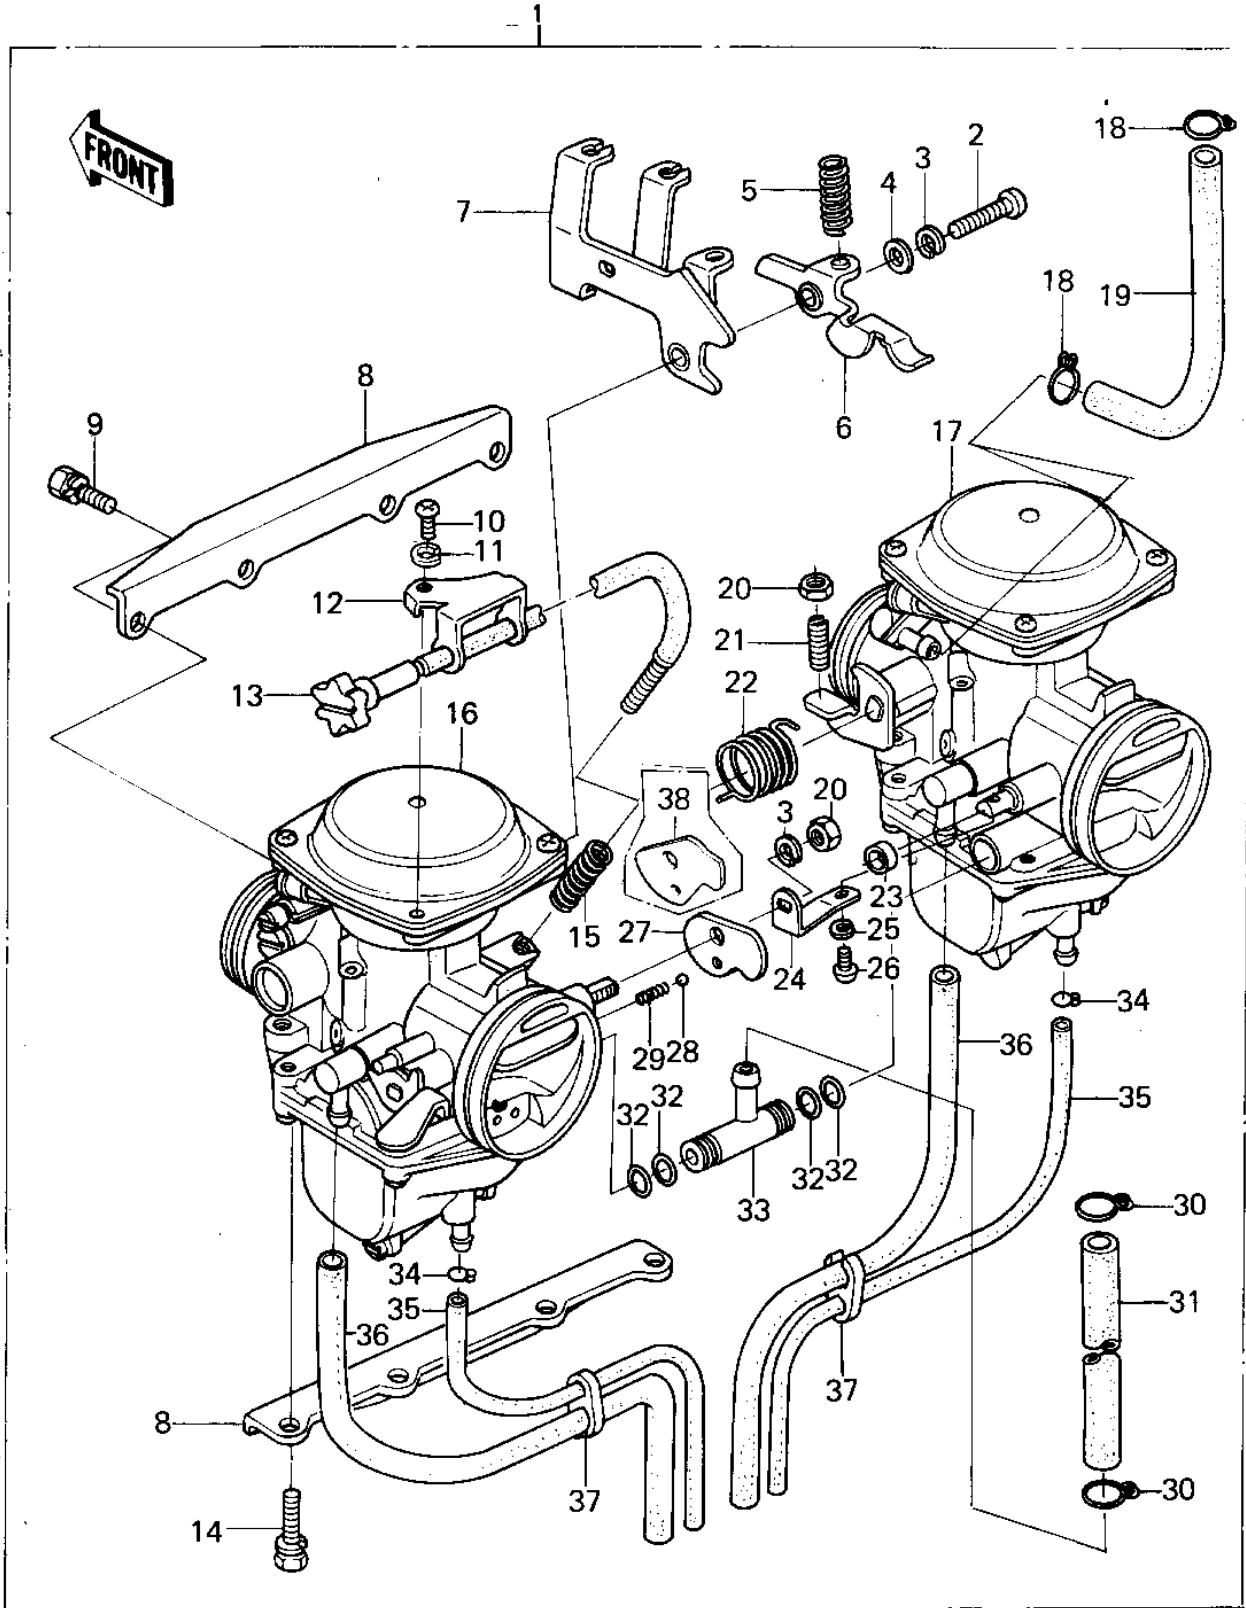

## 1979 KZ400-B2 PARTS DIAGRAM

CARBURETOR ASSY

## 1979 KZ400-B2 PARTS LIST

### CARBURETOR ASSY

ITEM NAME	PART NUMBER	QUANTITY
CARBURETOR ASSY (Ref # 1)	16001-1334	2
CARBURETOR ASSY (Ref # 1)	16001-1112	1
SCREW-PAN-CROS,5X25 (Ref # 2)	220B0525	1
WASHER SPRING 5MM (Ref # 3)	461F0500	1
WASHER,PLAIN (Ref # 4)	16039-027	1
SPRING (Ref # 5)	92081-1003	1
ROCKER ARM (Ref # 6)	11034-1009	1
BRACKET,THR.CBL (Ref # 7)	11034-1008	1
PLATE,STAY (Ref # 8)	16065-1012	1
SCREW,6X16 (Ref # 9)	92009-1129	1
SCREW PAN HEAD 4X10 (Ref # 10)	220B0410	1
WASHER SPRING 4MM (Ref # 11)	461F0400	1
STAY,STOP SCREW (Ref # 12)	11034-1202	1
SCREW,THROTTLE STOP (Ref # 13)	16021-1007	1
BOLT,HEX HEAD,6X22 (Ref # 14)	92009-1006	1
SPRING,STOP SCREW (Ref # 15)	92081-1062	1
CARBURETOR,L.H. (Ref # 16)	16001-1064	1
CARBURETOR,L.H. (Ref # 16)	16001-1117	1
CARBURETOR,L.H. (Ref # 16)	16001-1110	1
CARBURETOR,R.H. (Ref # 17)	16001-1065	1
CARBURETOR,R.H. (Ref # 17)	16001-1118	1
CARBURETOR,R.H. (Ref # 17)	16001-1111	1
CLAMP,FUEL HOSE (Ref # 18)	92037-1040	1
HOSE,FUEL INLET (Ref # 19)	92059-1001	1
NUT,5MM (Ref # 20)	311B0500	1
SCREW,SLOTTED (Ref # 21)	16021-1002	1
SPRING (Ref # 22)	92081-1063	1
COLLAR,CHOKE LEVER (Ref # 23)	16073-1001	1
BRACKET,CHOKE LEVER (Ref # 24)	11034-1203	1

## 1979 KZ400-B2 PARTS LIST

CARBURETOR ASSY

ITEM NAME	PART NUMBER	QUANTITY
WASHER SPRING 3MM (Ref # 25)	461F0300	1
SCREW-PAN-HEAD 3X6 (Ref # 26)	220B0306	1
CAM,CHOKE LINK (Ref # 27)	13169-1015	1
BALL,STEEL,1/8" (Ref # 28)	600A0400	1
SPRING (Ref # 29)	92081-1004	1
CLAMP,FUEL INLET TUBE (Ref # 30)	92037-1075	1
TUBE,FUEL INLET (Ref # 31)	92059-1029	1
"O" RING (Ref # 32)	92055-1004	1
FITTING,FUEL TUBE (Ref # 33)	92005-1033	1
CLAMP,TUBE,OVERFLOW (Ref # 34)	92037-1142	1
HOSE,FUEL OVERFLOW (Ref # 35)	92059-111	1
HOSE (Ref # 36)	92059-110	1
CLAMP,OVERFLOW (Ref # 37)	92037-1067	1
CAM,CHOKE LINK (Ref # 38)	13169-1151	1