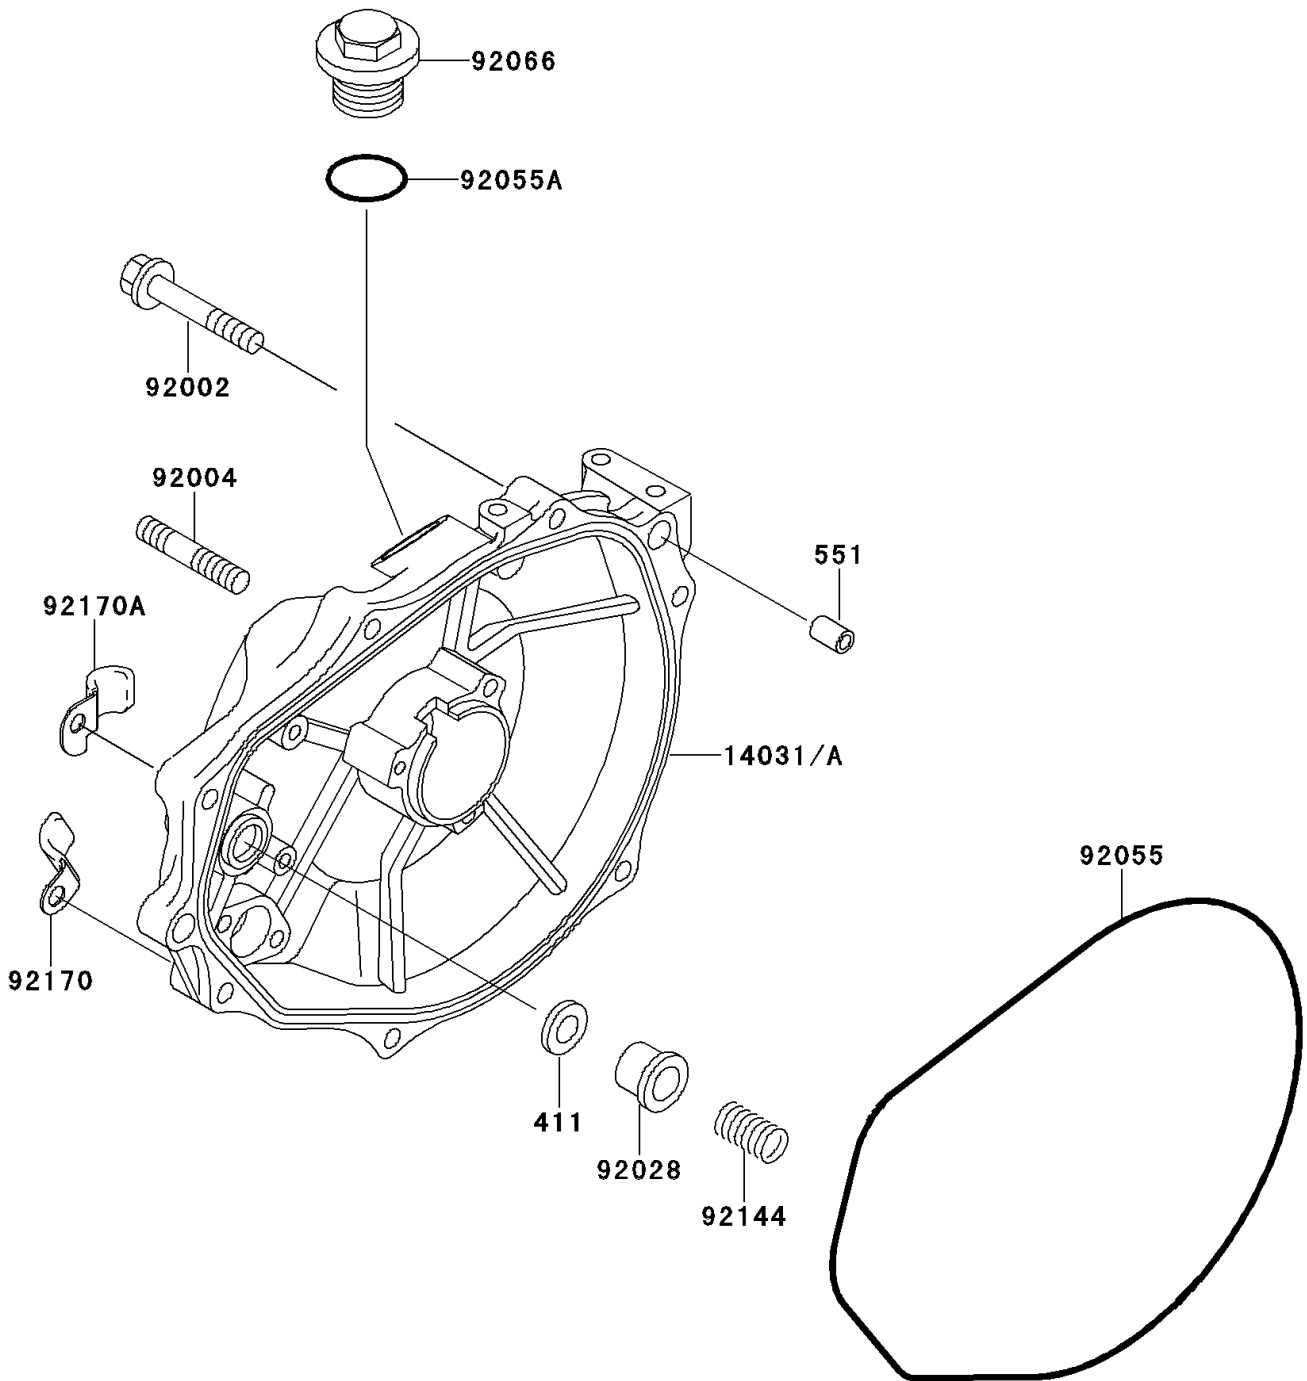

# 1997 750 SXi (Canada Only) PARTS DIAGRAM

Engine Cover(s)

E1431

## 1997 750 SXi (Canada Only) PARTS LIST

### Engine Cover(s)

ITEM NAME	PART NUMBER	QUANTITY
WASHER-PLAIN,5MM (Ref # 411)	411S0500	1
PIN-DOWEL (Ref # 551)	551R0812	2
COVER-GENERATOR (Ref # 14031A)	14031-3721	1
BOLT,6X30 (Ref # 92002)	92002-3726	7
STUD (Ref # 92004)	92004-3710	2
BUSHING (Ref # 92028)	92028-3718	1
RING-O,GENERATOR COVER (Ref # 92055)	92055-3712	1
RING-O (Ref # 92055A)	92055-515	1
PLUG (Ref # 92066)	92066-3739	1
SPRING (Ref # 92144)	92144-3728	1
CLAMP (Ref # 92170)	92170-3735	1
CLAMP (Ref # 92170A)	92170-3736	1