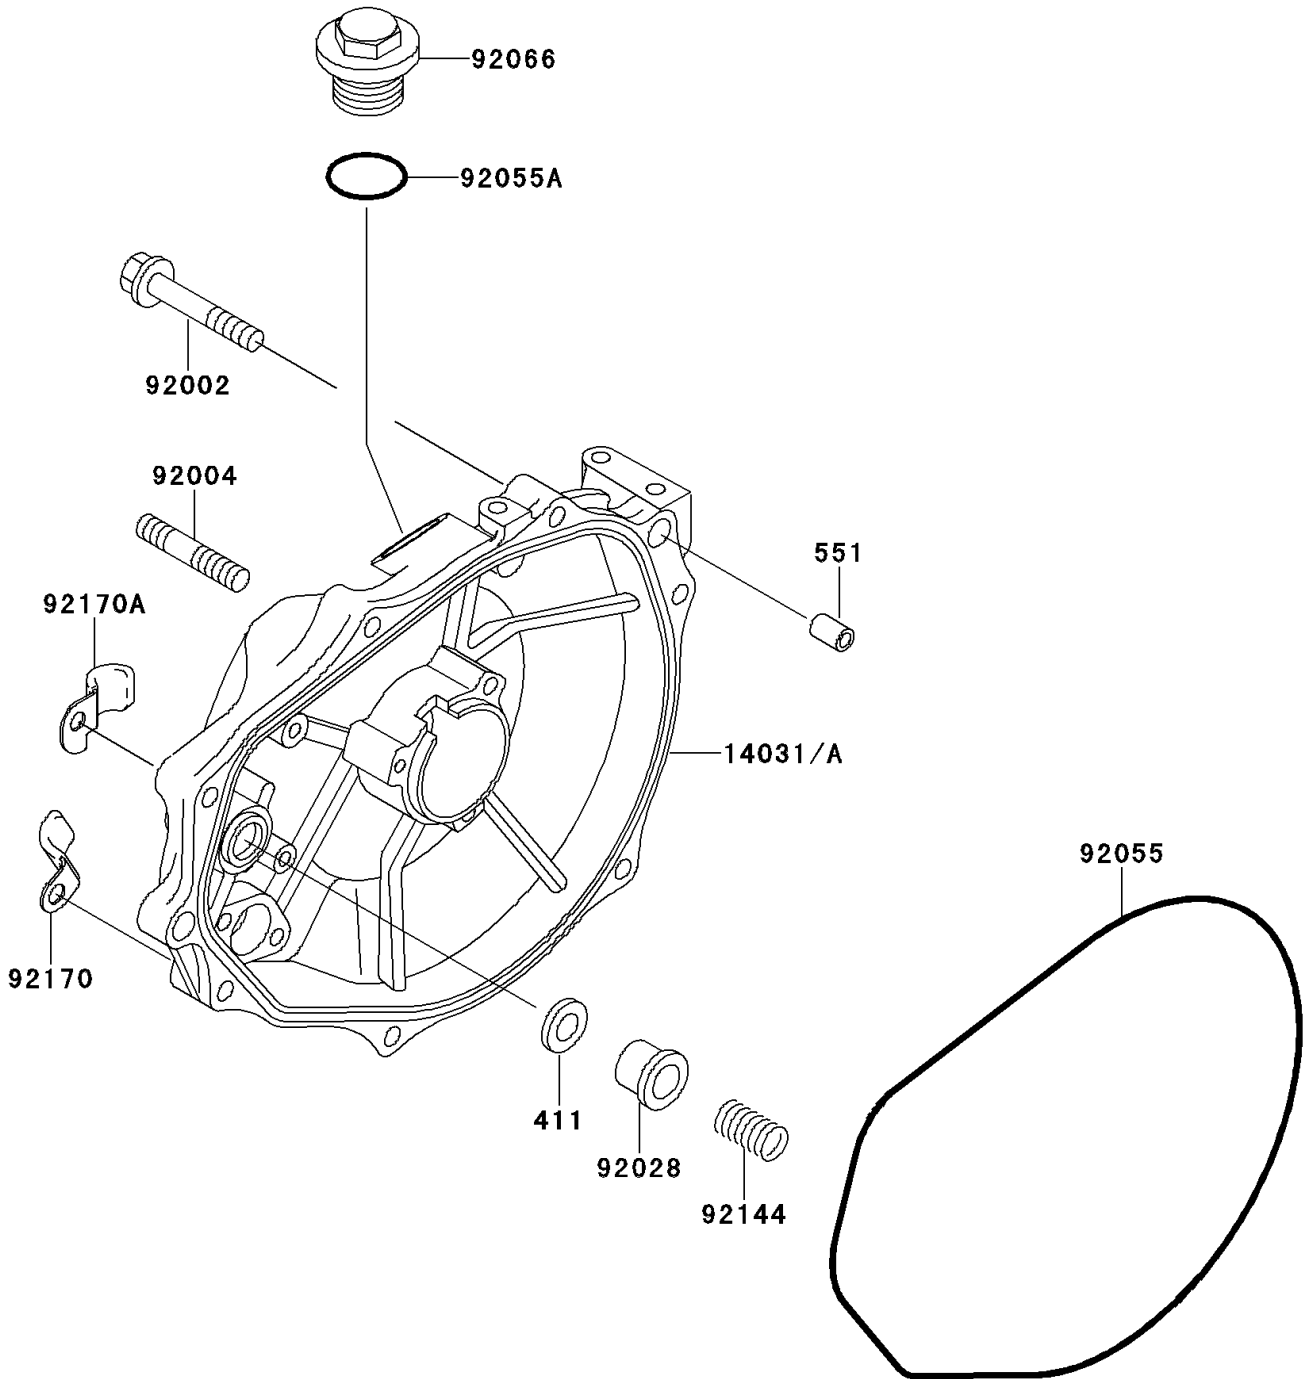

1996 750 SXi PARTS DIAGRAM

Engine Cover(s)

E1431

1996 750 SXi PARTS LIST

Engine Cover(s)

ITEM NAME	PART NUMBER	QUANTITY
WASHER-PLAIN,5MM (Ref # 411)	411S0500	1
PIN-DOWEL (Ref # 551)	551R0812	2
COVER-GENERATOR (Ref # 14031A)	14031-3721	1
BOLT,6X30 (Ref # 92002)	92002-3726	7
STUD (Ref # 92004)	92004-3710	2
BUSHING (Ref # 92028)	92028-3718	1
RING-O,GENERATOR COVER (Ref # 92055)	92055-3712	1
RING-O (Ref # 92055A)	92055-515	1
PLUG (Ref # 92066)	92066-3739	1
SPRING (Ref # 92144)	92144-3728	1
CLAMP (Ref # 92170)	92170-3735	1
CLAMP (Ref # 92170A)	92170-3736	1