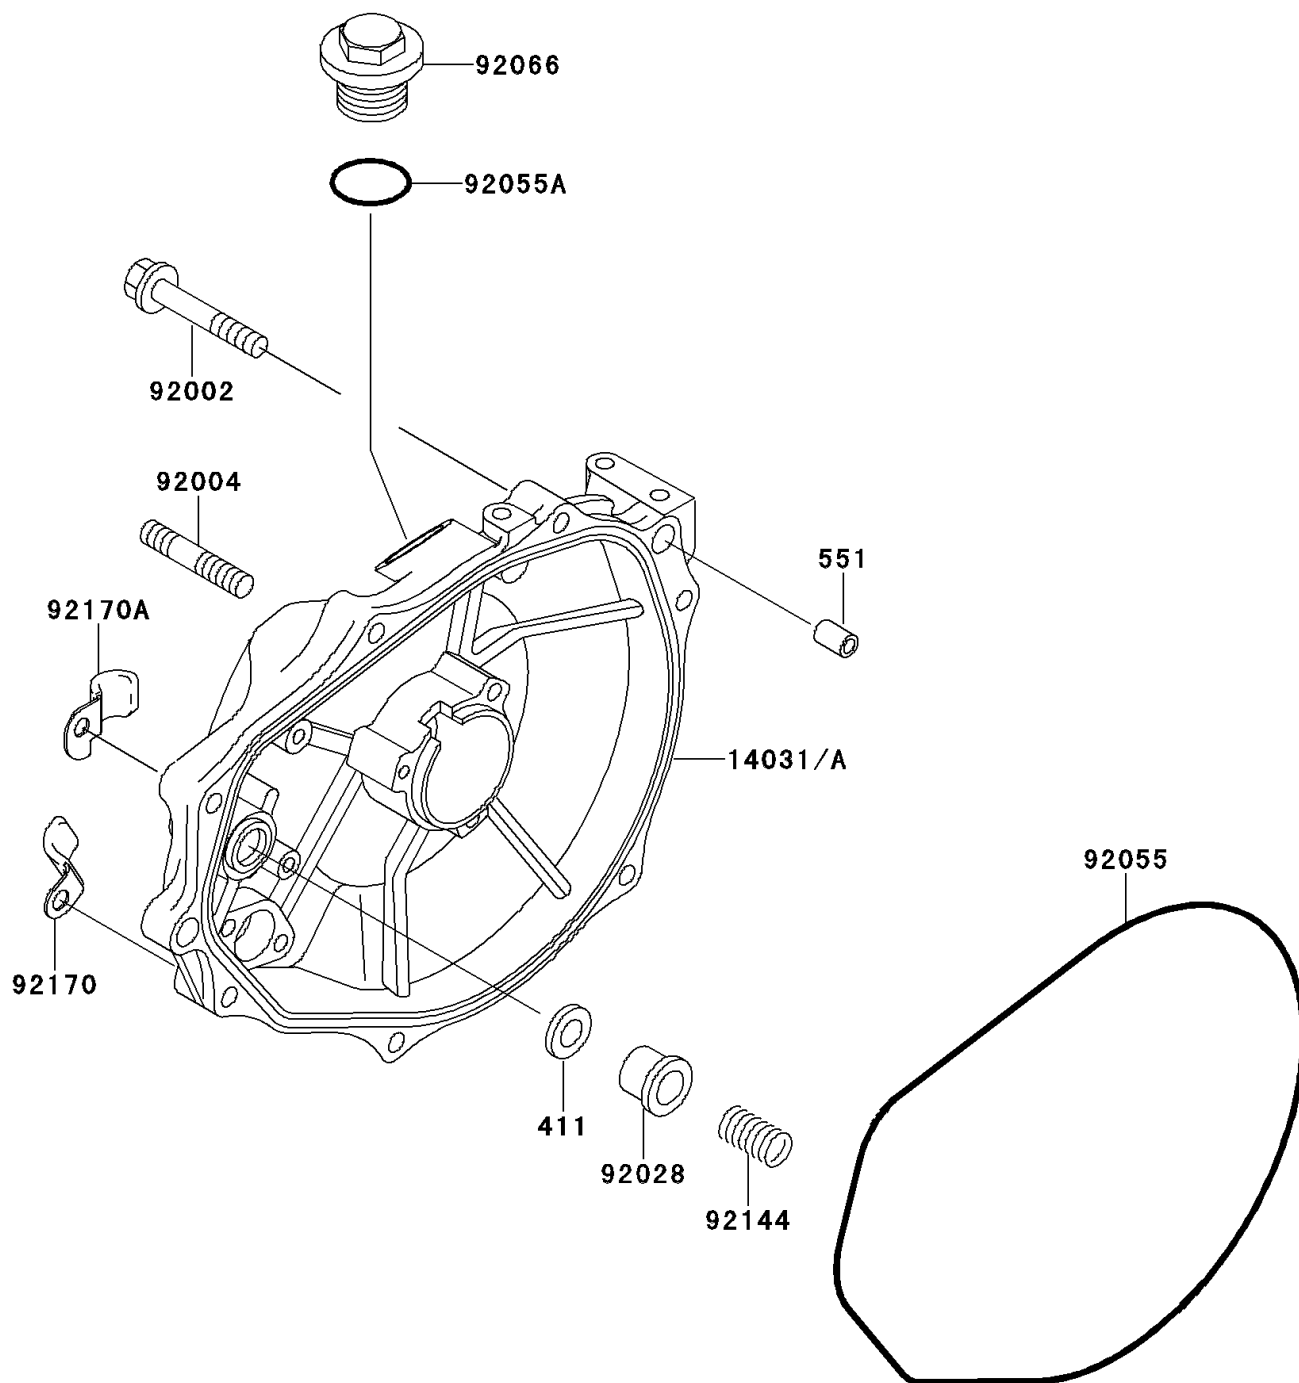

## 1996 750 SXi PARTS DIAGRAM

Engine Cover(s)

E1431

## 1996 750 SXi PARTS LIST

Engine Cover(s)

ITEM NAME	PART NUMBER	QUANTITY
WASHER-PLAIN,5MM (Ref # 411)	411S0500	1
PIN-DOWEL (Ref # 551)	551R0812	1
COVER-GENERATOR (Ref # 14031A)	14031-3721	1
BOLT,6X30 (Ref # 92002)	92002-3726	1
STUD (Ref # 92004)	92004-3710	1
BUSHING (Ref # 92028)	92028-3718	1
RING-O,GENERATOR COVER (Ref # 92055)	92055-3712	1
RING-O (Ref # 92055A)	92055-515	1
PLUG (Ref # 92066)	92066-3739	1
SPRING (Ref # 92144)	92144-3728	1
CLAMP (Ref # 92170)	92170-3735	1
CLAMP (Ref # 92170A)	92170-3736	1