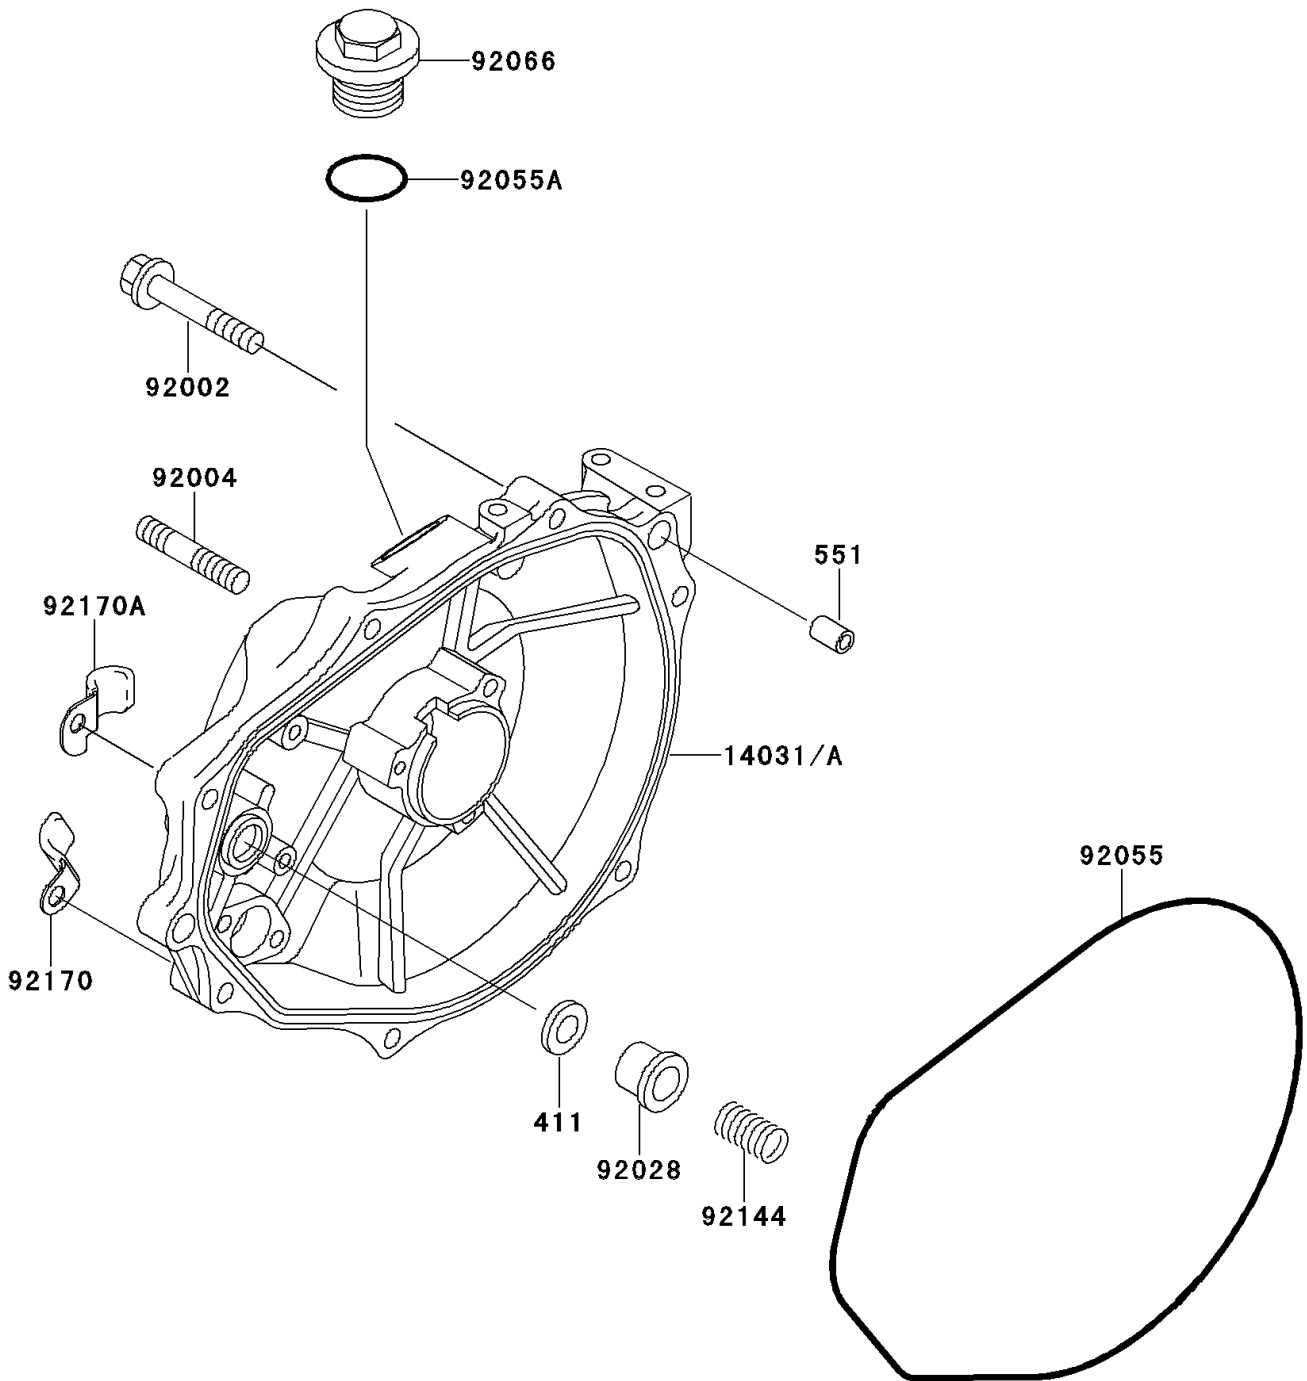

1996 750 SXi PARTS DIAGRAM

Engine Cover(s)

E1431

1996 750 SXi PARTS LIST

Engine Cover(s)

ITEM NAME	PART NUMBER	QUANTITY
WASHER-PLAIN,5MM (Ref # 411)	411S0500	1
PIN-DOWEL (Ref # 551)	551R0812	2
COVER-GENERATOR (Ref # 14031A)	14031-3721	1
BOLT,6X30 (Ref # 92002)	92002-3726	7
STUD (Ref # 92004)	92004-3710	2
BUSHING (Ref # 92028)	92028-3718	1
RING-O,GENERATOR COVER (Ref # 92055)	92055-3712	1
RING-O (Ref # 92055A)	92055-515	1
PLUG (Ref # 92066)	92066-3739	1
SPRING (Ref # 92144)	92144-3728	1
CLAMP (Ref # 92170)	92170-3735	1
CLAMP (Ref # 92170A)	92170-3736	1