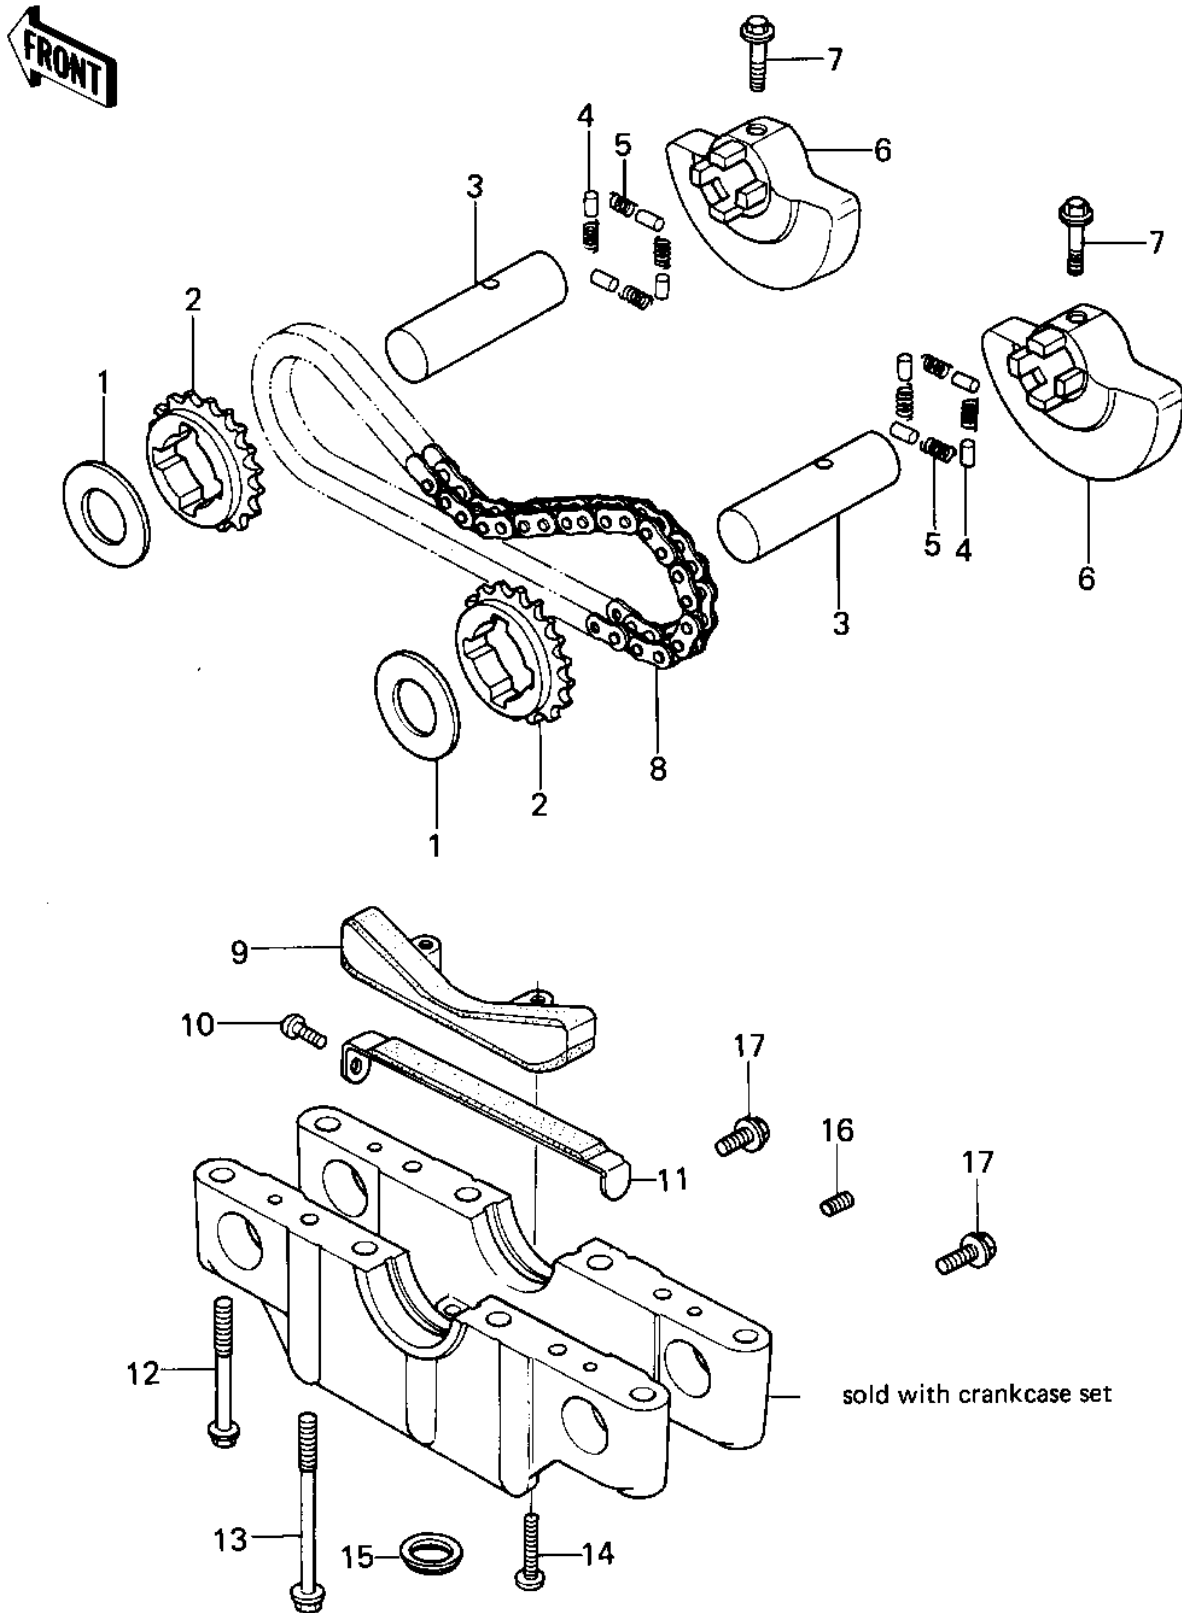

1978 KZ400-B1 PARTS DIAGRAM

BALANCER

1978 KZ400-B1 PARTS LIST

BALANCER

ITEM NAME	PART NUMBER	QUANTITY
SPACER,20,3X40X1 (Ref # 1)	92026-1003	1
SPROCKET,BALANCER,21T (Ref # 2)	12046-1003	1
SHAFT,IDLER,BALANCER (Ref # 3)	39115-1002	1
PIN DOWEL 4X8 (Ref # 4)	610A0408	1
SPRING,BALANCER (Ref # 5)	92081-135	1
BALANCER (Ref # 6)	13041-1002	1
BOLT,6X32 (Ref # 7)	92003-229	1
CHAIN,BALANCER (Ref # 8)	92057-1007	1
GUIDE-CHAIN,BALANCER (Ref # 9)	12053-1051	1
SCREW PAN HEAD 6X8 (Ref # 10)	220B0608	1
GUIDE,BALANCER,CHAIN (Ref # 11)	12053-1003	1
BOLT,FLANGED,8X58 (Ref # 12)	92001-1005	1
BOLT,FLANGED,10X91 (Ref # 13*)	92001-1004	2
SCREW PAN HEAD 6X30 (Ref # 14)	220B0630	1
O RING,0.D=18MM (Ref # 15)	92055-048	1
SCREW,6X6 (Ref # 16*)	290Q0606	1
BOLT,FLANGED,6X8 (Ref # 17*)	130P0608	1