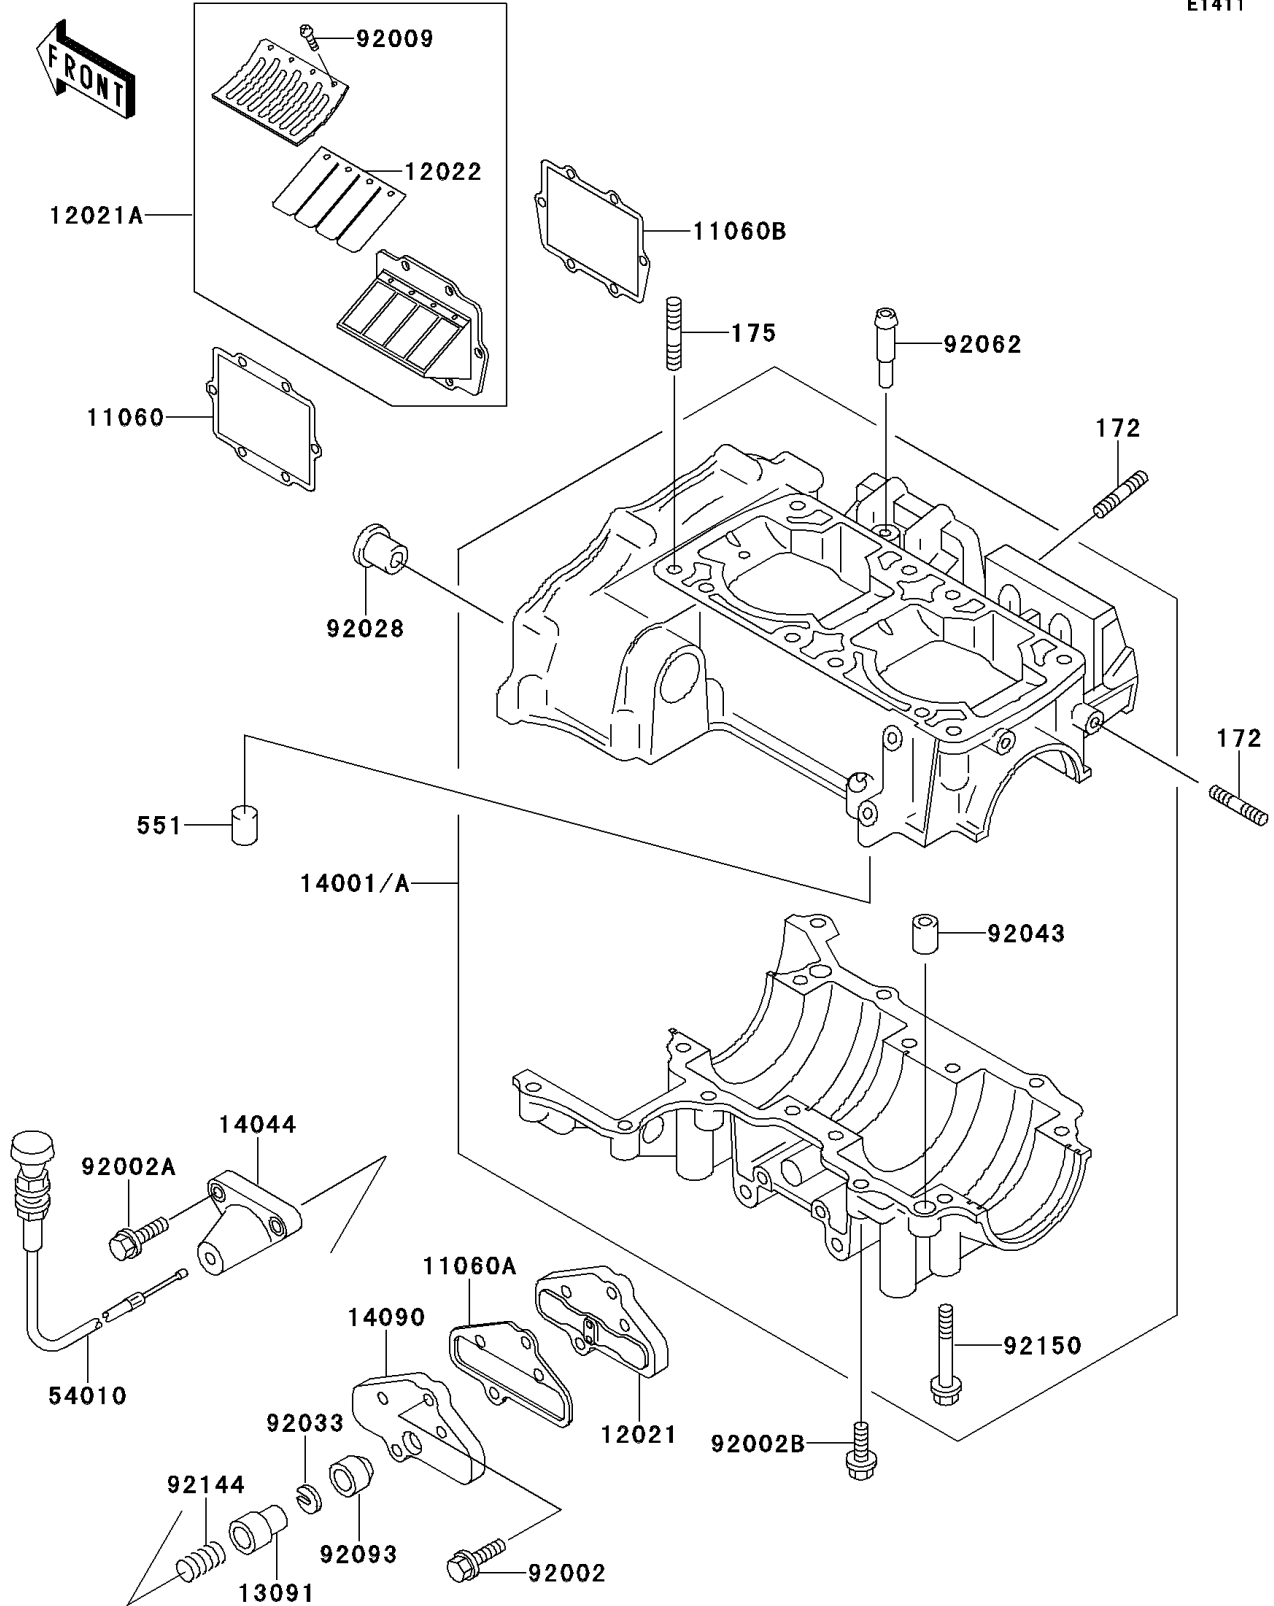

# 1997 750 SXi (Canada Only) PARTS DIAGRAM

Crankcase

E1411

# 1997 750 SXi (Canada Only) PARTS LIST

## Crankcase

ITEM NAME	PART NUMBER	QUANTITY
BOLT-STUD (Ref # 172)	172R0620	14
BOLT-STUD-FINE (Ref # 175)	175R1035	8
PIN-DOWEL (Ref # 551)	551R0612	1
GASKET, REED VALVE (Ref # 11060)	11060-3717	2
GASKET, CONTROL VALVE (Ref # 11060A)	11060-3723	1
GASKET, REED VALVE (Ref # 11060B)	11060-3757	2
VALVE-ASSY-REED, CONTROL (Ref # 12021)	12021-3707	1
VALVE-ASSY-REED (Ref # 12021A)	12021-3708	2
VALVE-REED (Ref # 12022)	12022-3703	4
HOLDER (Ref # 13091)	13091-3707	1
SET-CRANKCASE (Ref # 14001A)	14001-5346	1
HOLDER-CABLE (Ref # 14044)	14044-3702	1
COVER, CONTROL VALVE (Ref # 14090)	14090-3734	1
CABLE, CONTROL VALVE (Ref # 54010)	54010-3707	1
BOLT, 6X25 (Ref # 92002)	92002-3714	2
BOLT, 6X45 (Ref # 92002A)	92002-3717	2
BOLT, 6X30 (Ref # 92002B)	92002-3726	7
SCREW, 3X6 (Ref # 92009)	92009-1371	16
BUSHING (Ref # 92028)	92028-3718	1
RING-SNAP (Ref # 92033)	92033-3708	1
PIN, DOWEL, 10X14 (Ref # 92043)	92043-1037	2
NOZZLE (Ref # 92062)	92062-3705	1
SEAL (Ref # 92093)	92093-3703	1
SPRING (Ref # 92144)	92144-3701	1
BOLT, 8X65 (Ref # 92150)	92150-3708	8