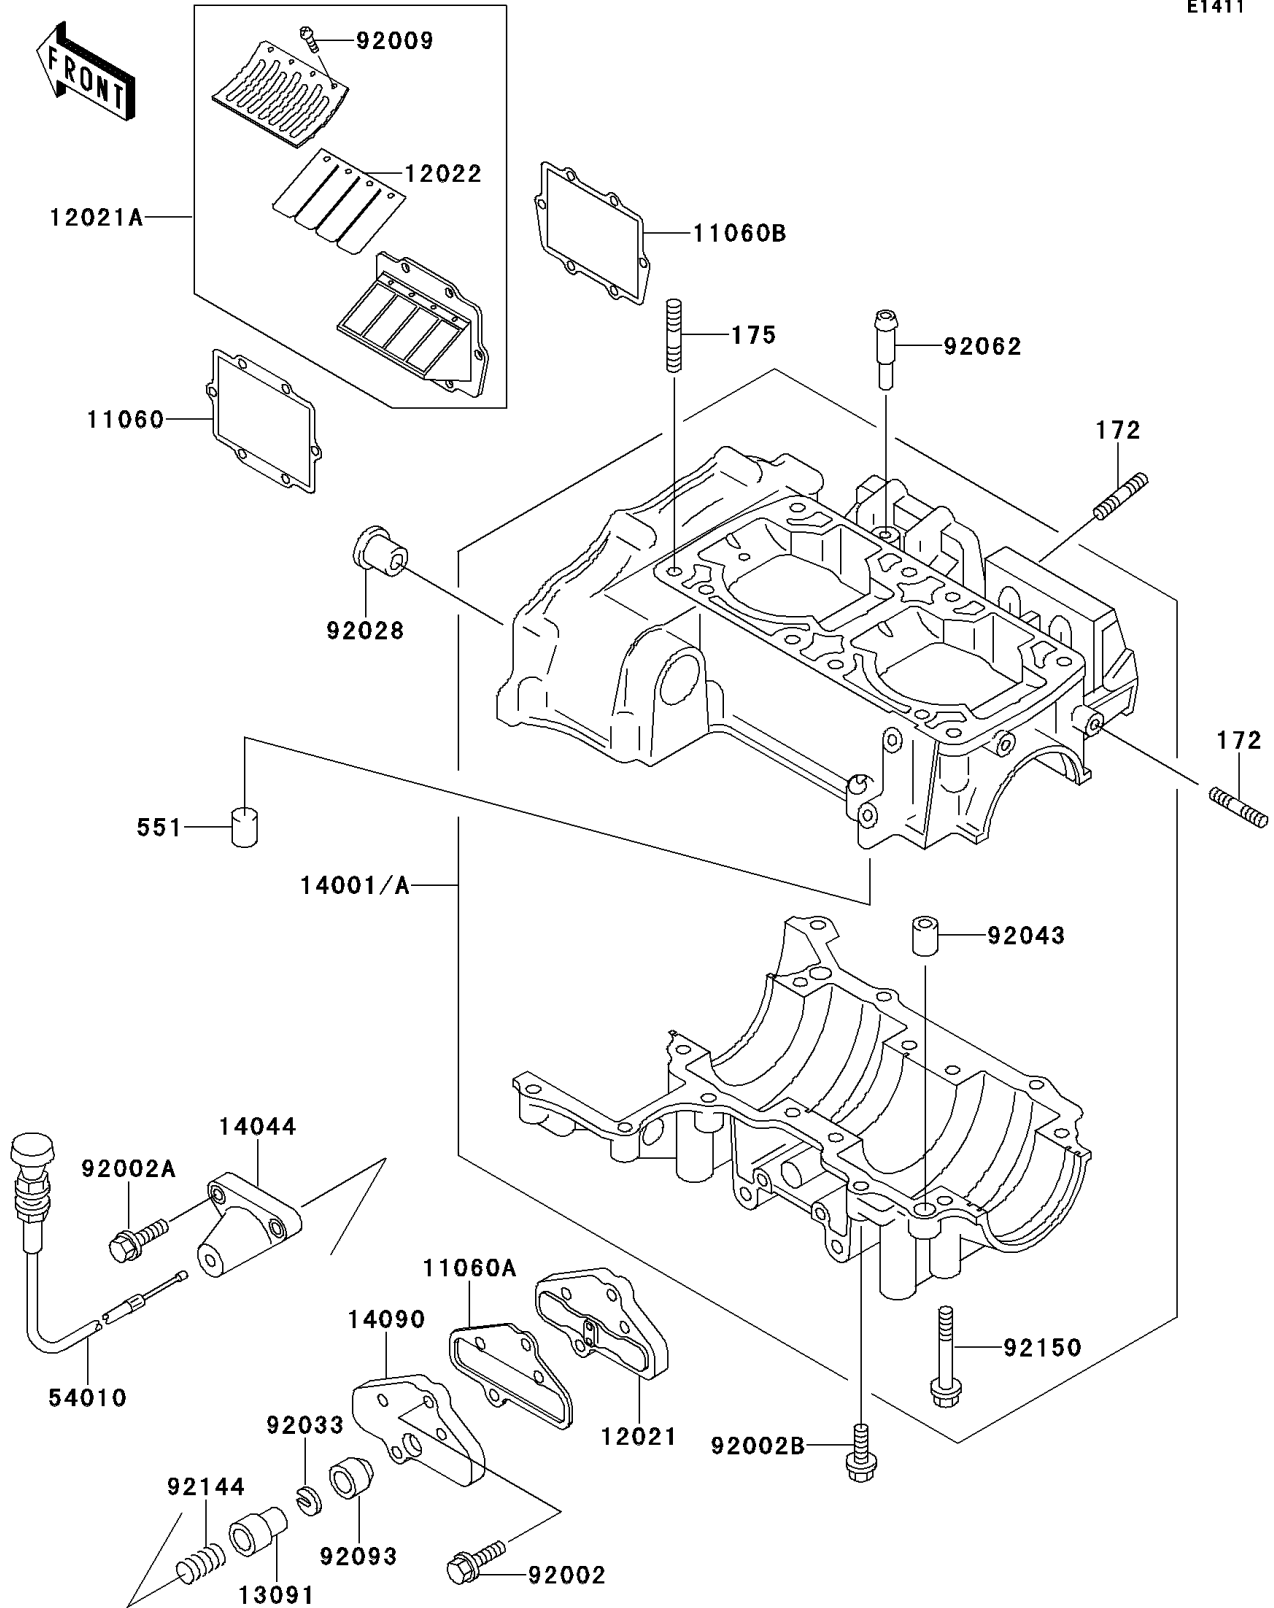

## 1996 750 SXi PARTS DIAGRAM

Crankcase

E1411

## 1996 750 SXi PARTS LIST

### Crankcase

ITEM NAME	PART NUMBER	QUANTITY
BOLT-STUD (Ref # 172)	172R0620	1
BOLT-STUD-FINE (Ref # 175)	175R1035	1
PIN-DOWEL (Ref # 551)	551R0612	1
GASKET, REED VALVE (Ref # 11060)	11060-3717	1
GASKET, CONTROL VALVE (Ref # 11060A)	11060-3723	1
GASKET, REED VALVE (Ref # 11060B)	11060-3757	1
VALVE-ASSY-REED, CONTROL (Ref # 12021)	12021-3707	1
VALVE-ASSY-REED (Ref # 12021A)	12021-3708	1
VALVE-REED (Ref # 12022)	12022-3703	1
HOLDER (Ref # 13091)	13091-3707	1
SET-CRANKCASE (Ref # 14001A)	14001-5346	1
HOLDER-CABLE (Ref # 14044)	14044-3702	1
COVER, CONTROL VALVE (Ref # 14090)	14090-3734	1
CABLE, CONTROL VALVE (Ref # 54010)	54010-3707	1
BOLT, 6X25 (Ref # 92002)	92002-3714	1
BOLT, 6X45 (Ref # 92002A)	92002-3717	1
BOLT, 6X30 (Ref # 92002B)	92002-3726	1
SCREW, 3X6 (Ref # 92009)	92009-1371	1
BUSHING (Ref # 92028)	92028-3718	1
RING-SNAP (Ref # 92033)	92033-3708	1
PIN, DOWEL, 10X14 (Ref # 92043)	92043-1037	1
NOZZLE (Ref # 92062)	92062-3705	1
SEAL (Ref # 92093)	92093-3703	1
SPRING (Ref # 92144)	92144-3701	1
BOLT, 8X65 (Ref # 92150)	92150-3708	1