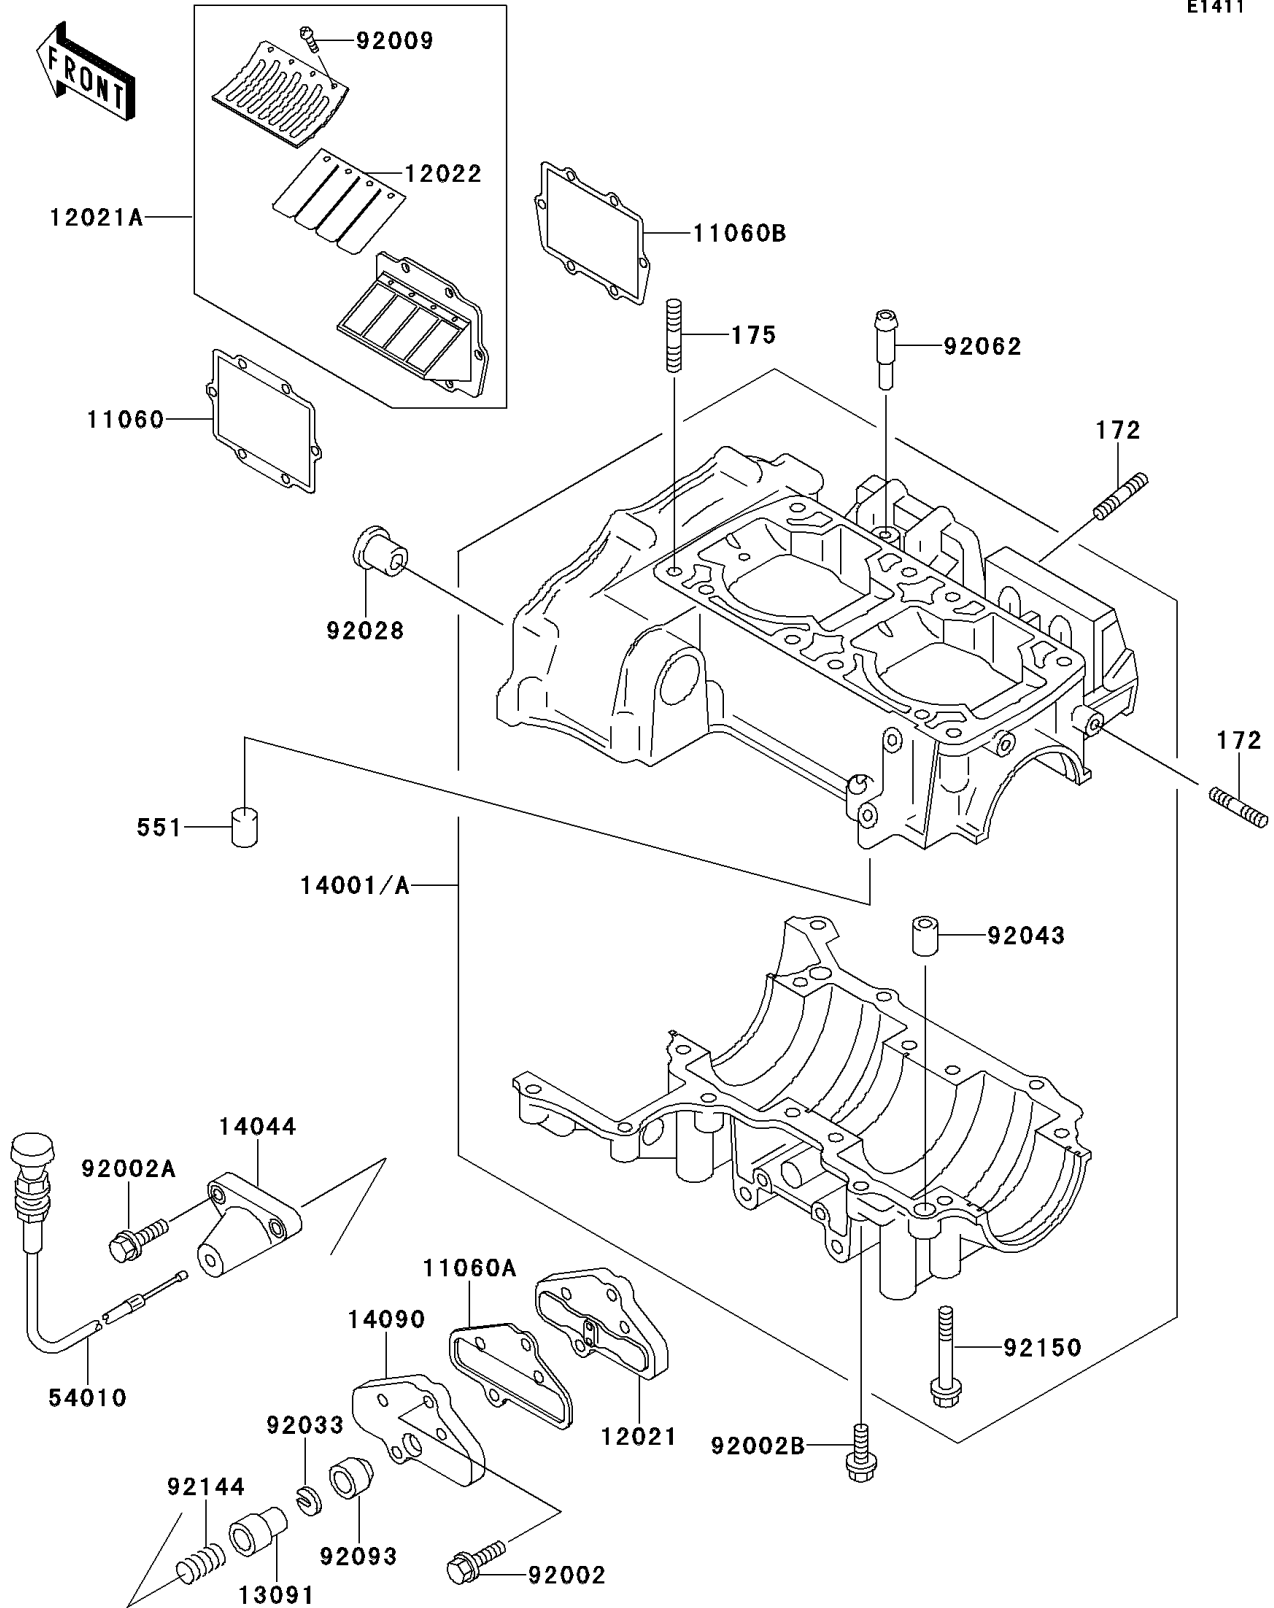

1996 750 SXi PARTS DIAGRAM

Crankcase

E1411

1996 750 SXi PARTS LIST

Crankcase

ITEM NAME	PART NUMBER	QUANTITY
BOLT-STUD (Ref # 172)	172R0620	14
BOLT-STUD-FINE (Ref # 175)	175R1035	8
PIN-DOWEL (Ref # 551)	551R0612	1
GASKET, REED VALVE (Ref # 11060)	11060-3717	2
GASKET, CONTROL VALVE (Ref # 11060A)	11060-3723	1
GASKET, REED VALVE (Ref # 11060B)	11060-3757	2
VALVE-ASSY-REED, CONTROL (Ref # 12021)	12021-3707	1
VALVE-ASSY-REED (Ref # 12021A)	12021-3708	2
VALVE-REED (Ref # 12022)	12022-3703	4
HOLDER (Ref # 13091)	13091-3707	1
SET-CRANKCASE (Ref # 14001A)	14001-5346	1
HOLDER-CABLE (Ref # 14044)	14044-3702	1
COVER, CONTROL VALVE (Ref # 14090)	14090-3734	1
CABLE, CONTROL VALVE (Ref # 54010)	54010-3707	1
BOLT, 6X25 (Ref # 92002)	92002-3714	2
BOLT, 6X45 (Ref # 92002A)	92002-3717	2
BOLT, 6X30 (Ref # 92002B)	92002-3726	7
SCREW, 3X6 (Ref # 92009)	92009-1371	16
BUSHING (Ref # 92028)	92028-3718	1
RING-SNAP (Ref # 92033)	92033-3708	1
PIN, DOWEL, 10X14 (Ref # 92043)	92043-1037	2
NOZZLE (Ref # 92062)	92062-3705	1
SEAL (Ref # 92093)	92093-3703	1
SPRING (Ref # 92144)	92144-3701	1
BOLT, 8X65 (Ref # 92150)	92150-3708	8