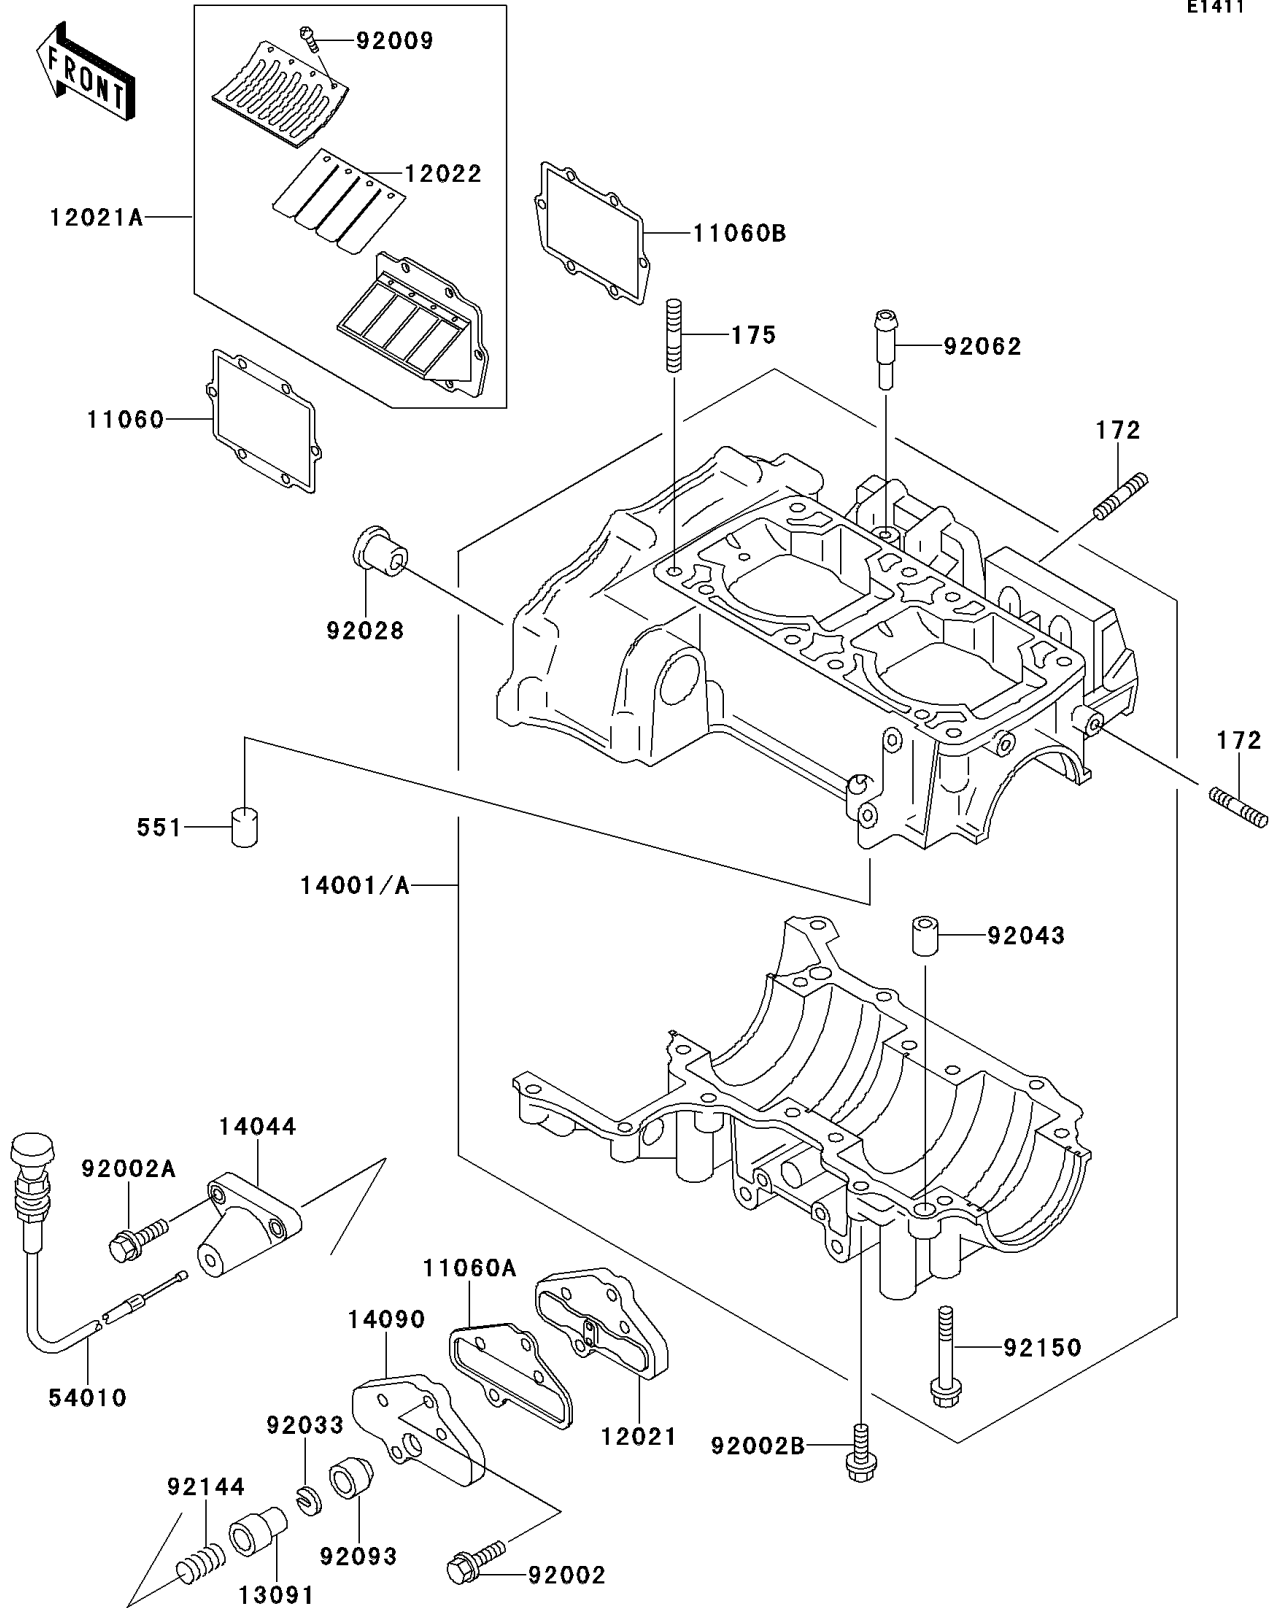

# 1995 750 SXi PARTS DIAGRAM

Crankcase

E1411

# 1995 750 SXi PARTS LIST

## Crankcase

ITEM NAME	PART NUMBER	QUANTITY
BOLT-STUD (Ref # 172)	172R0620	14
BOLT-STUD-FINE (Ref # 175)	175R1035	8
PIN-DOWEL (Ref # 551)	551R0612	1
GASKET, REED VALVE (Ref # 11060)	11060-3717	2
GASKET, CONTROL VALVE (Ref # 11060A)	11060-3723	1
GASKET, REED VALVE (Ref # 11060B)	11060-3757	2
VALVE-ASSY-REED, CONTROL (Ref # 12021)	12021-3707	1
VALVE-ASSY-REED (Ref # 12021A)	12021-3708	2
VALVE-REED (Ref # 12022)	12022-3703	4
HOLDER (Ref # 13091)	13091-3707	1
SET-CRANKCASE (Ref # 14001)	14001-5339	1
HOLDER-CABLE (Ref # 14044)	14044-3702	1
COVER, CONTROL VALVE (Ref # 14090)	14090-3734	1
CABLE, CONTROL VALVE (Ref # 54010)	54010-3707	1
BOLT, 6X25 (Ref # 92002)	92002-3714	2
BOLT, 6X45 (Ref # 92002A)	92002-3717	2
BOLT, 6X30 (Ref # 92002B)	92002-3726	7
SCREW, 3X6 (Ref # 92009)	92009-1371	16
BUSHING (Ref # 92028)	92028-3718	1
RING-SNAP (Ref # 92033)	92033-3708	1
PIN, DOWEL, 10X14 (Ref # 92043)	92043-1037	2
NOZZLE (Ref # 92062)	92062-3705	1
SEAL (Ref # 92093)	92093-3703	1
SPRING (Ref # 92144)	92144-3701	1
BOLT, 8X65 (Ref # 92150)	92150-3708	8