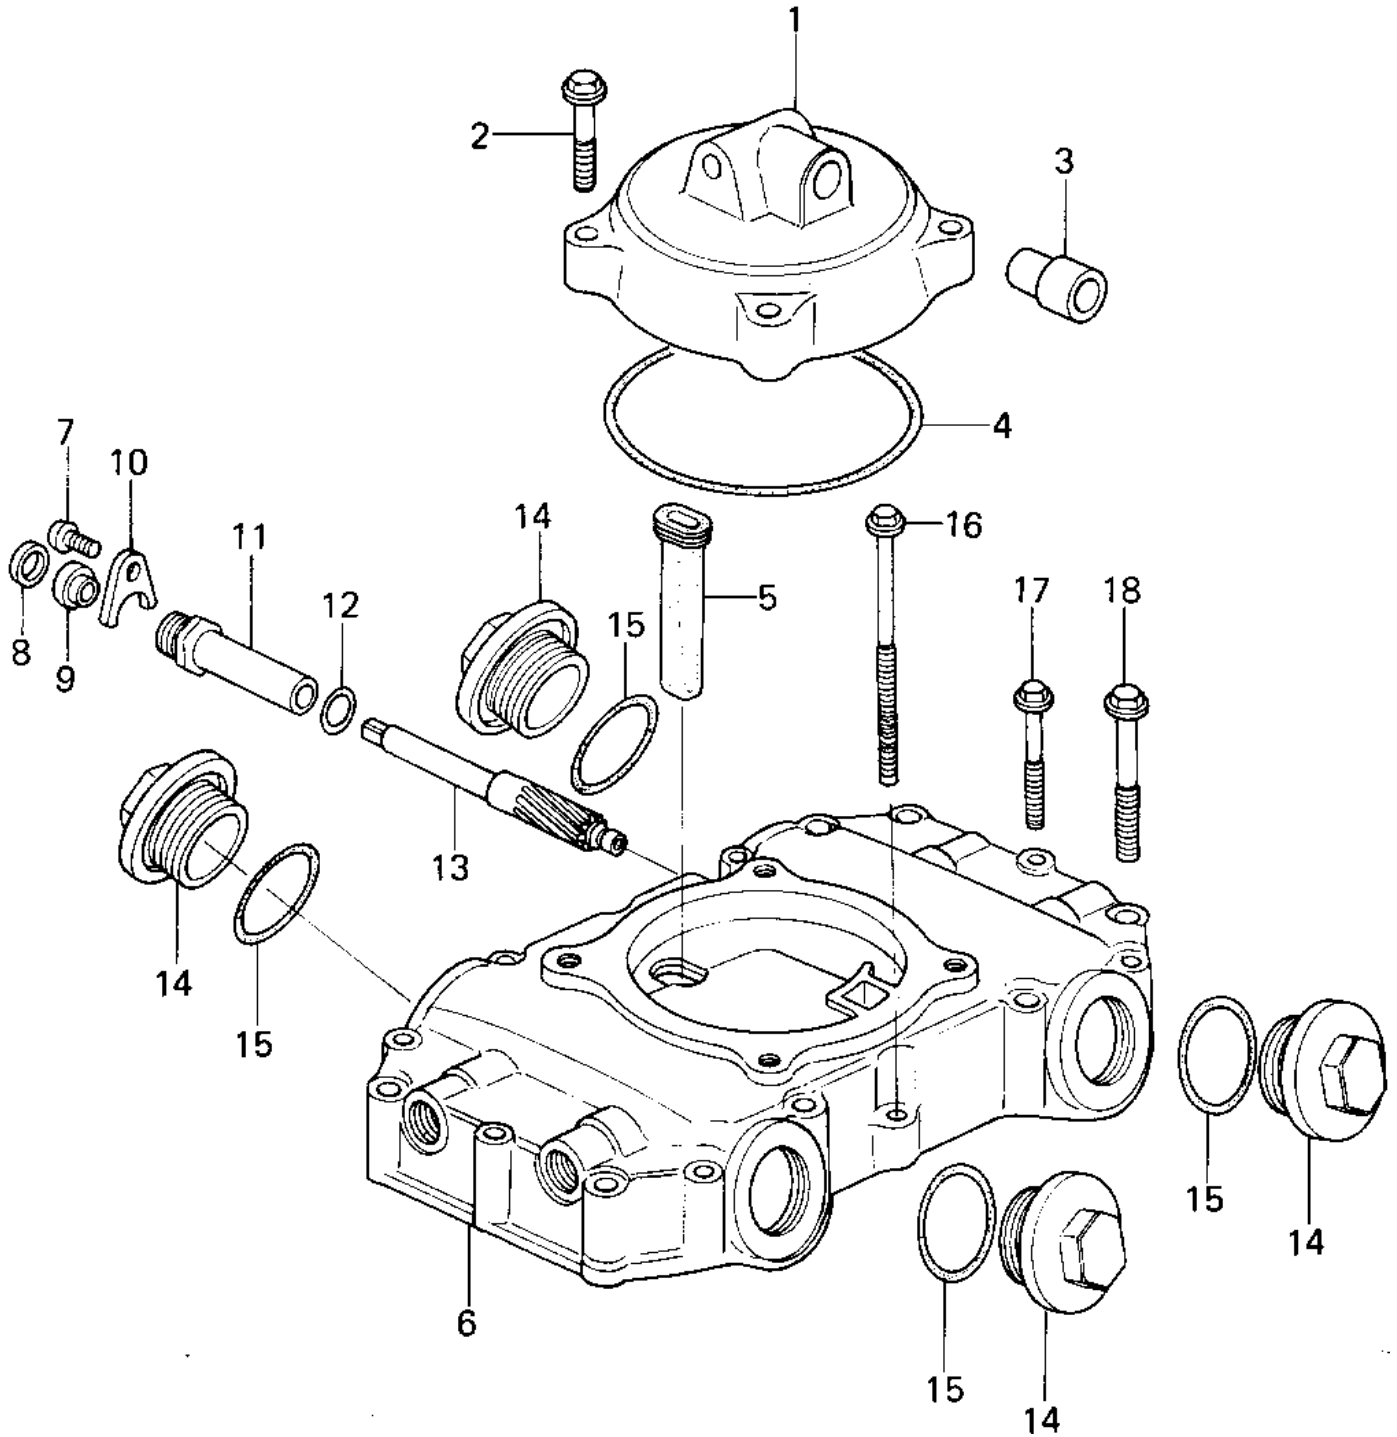

1979 KZ400-B2 PARTS DIAGRAM

CYLINDER HEAD COVERS

1979 KZ400-B2 PARTS LIST

CYLINDER HEAD COVERS

ITEM NAME	PART NUMBER	QUANTITY
BODY,BREATHER (Ref # 1)	14070-1004	
BOLT,HEX HEAD,8X40 (Ref # 2)	92002-1214	
BREATHER JOINT (Ref # 3)	14067-006	
"O" RING,BREATHER (Ref # 4)	92055-1020	
TUBE,BREATHER (Ref # 5)	92059-1002	
CASE ROCKER (Ref # 6)	11022-1001	
SCREW PAN HEAD 6X10 (Ref # 7)	220B0610	
GASKET,TACHOMETER GER (Ref # 8)	92065-103	
OIL SEAL (Ref # 9)	92050-075	
CLAMP,METER GEAR (Ref # 10)	92037-1030	
BUSHING,METER GEAR (Ref # 11)	92087-1001	
"O" RING,METER GEAR (Ref # 12)	92055-1021	
"O" RING,METER GEAR (Ref # 12)	92055-1021	
GEAR,METER SCREW (Ref # 13)	41060-1013	
PLUG,VLV ADJUST (Ref # 14)	92066-1006	
"O" RING,VLV ADJUST (Ref # 15)	92055-1005	
BOLT,6X105 (Ref # 16)	92003-194	
BOLT,HEX HEAD,6X54 (Ref # 17)	92003-110	
BOLT,HEX HEAD 8X63 (Ref # 18)	92002-1215	